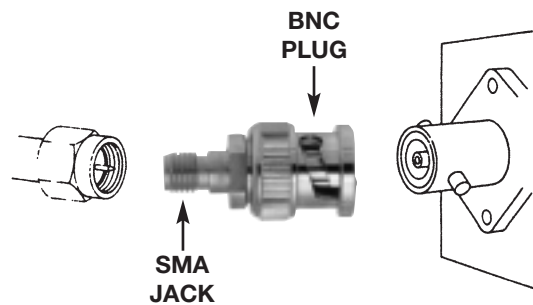

Description

Amphenol® Between Series Adapters are used to join two incompatible series. When a single connector series is involved, the adapters are called “In-Series” and are described within the catalog section dealing with that series. The adapters cataloged here provide a transition from one connector series to another.

Amphenol® describes an adapter by referring to its own construction. We indicate the specific series involved and the mating configuration of each end of the adapter required...SMA jack to BNC plug, for instance. One end of the adapter is an SMA jack, the other end is a BNC plug indicating it joins an SMA plug to a BNC jack.

Features/Benefits

- Broad line of adapters covering all the major series to provide the user maximum flexibility.

Applications

- Used to join two incompatible series.

Between Series Adapters

Index	210
Straight Jack-Plug or Jack-Jack	212-215
Straight Plug-Plug or Plug-Jack	216-218
Bulkhead and Panel Mount	219
7/16 - N	220
1.0/2.3	221

About this Index

You will find the various series listed alphabetically. In addition, this is a redundant index, which means that — because each Between Series Adapter has two distinct ends—we have listed each adapter twice...once under each series. Thus, no matter which end of the adapter comes to mind when you go to look it up in this index, you’ll be able to find it. Also note, the page number refers to the location of the photograph of the adapter.