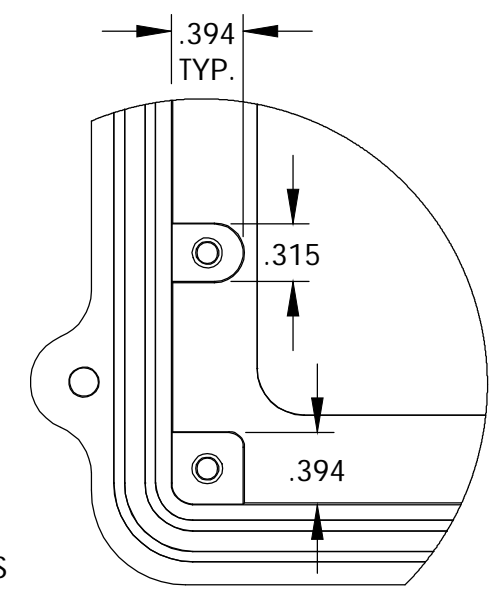

SIX (6) M4x0.7 PITCH x 20mm (.787") LG. STAINLESS STEEL CAPTIVE SCREWS

Φ.176 x .315 DEEP BLIND HOLE (2x)  
 {ACCEPTS M5 x 10mm (.394") LG. SELF-TAPPING SCREWS (NOT SUPPLIED)}

MEETS NEMA 1, 2, 4, 4X, 12, 13 AND IP65 RATINGS  
 MATERIAL - ALUMINUM ALLOY ADC-12  
 FINISH - NATURAL (NO SUFFIX PART NO.)  
 - SMOOTH BLACK (-B SUFFIX PART NO.)  
 TOLERANCES: ALL HOLE DIAMETERS ±.005  
 ALL OTHER DIMENSIONS ±.015