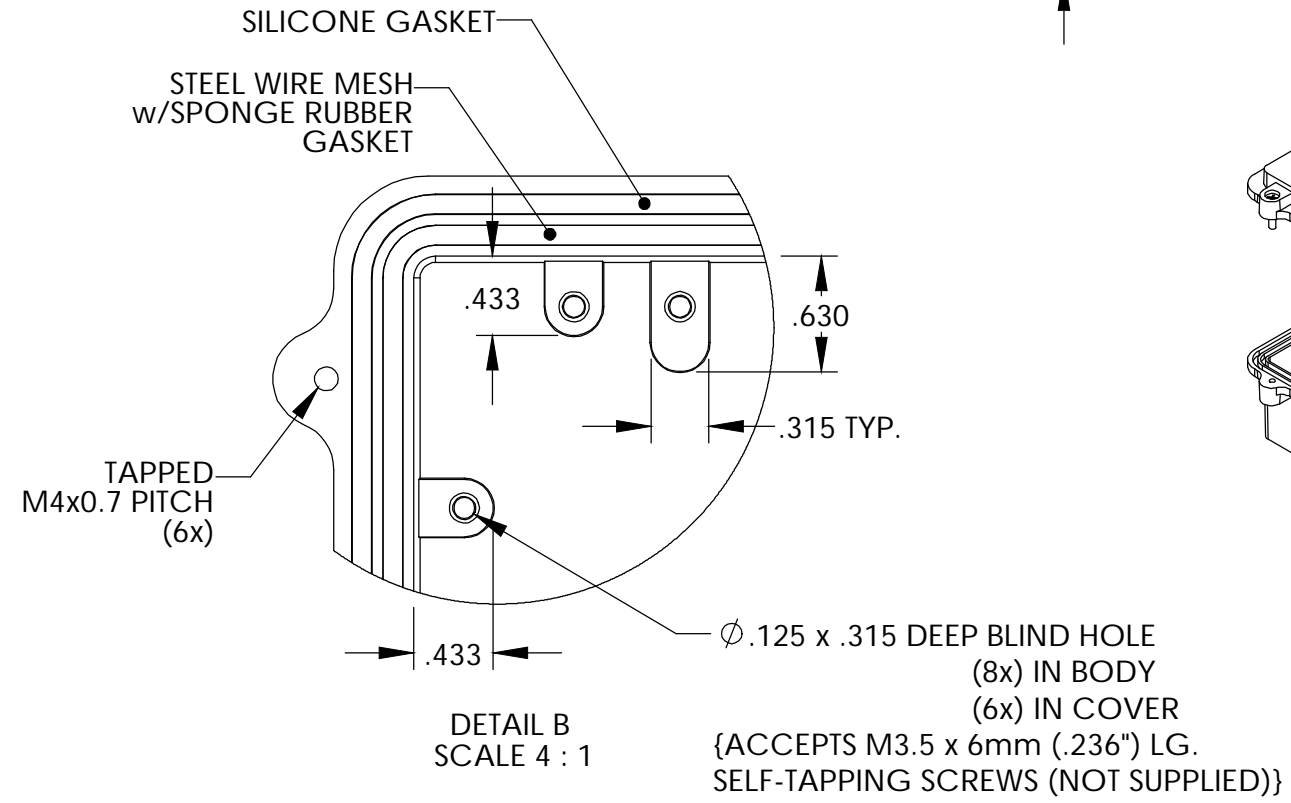

SIX (6) M4x0.7 PITCH x 20mm (.787") LG. STAINLESS STEEL CAPTIVE SCREWS

Φ.176 x .315 DEEP BLIND HOLE (2x)  
 {ACCEPTS M5 x 10mm (.394") LG. SELF-TAPPING SCREWS (NOT SUPPLIED)}

MEETS NEMA 1, 2, 4, 4X, 12, 13 AND IP65 RATINGS  
 MATERIAL - ALUMINUM ALLOY ADC-12  
 FINISH - NATURAL (NO SUFFIX PART NO.)  
 - SMOOTH BLACK (-B SUFFIX PART NO.)  
 TOLERANCES: ALL HOLE DIAMETERS ±.005  
 ALL OTHER DIMENSIONS ±.015