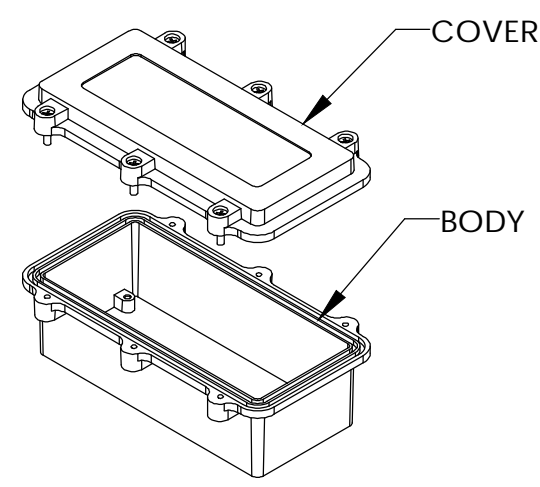

SIX (6) M4x0.7 PITCH x 20mm (.787") LG. STAINLESS STEEL CAPTIVE SCREWS

Φ.176 x .315 DEEP BLIND HOLE (2x)  
 {ACCEPTS M5 x 10mm (.394") LG. SELF-TAPPING SCREWS (NOT SUPPLIED)}

MEETS NEMA 1, 2, 4, 4X, 12, 13 AND IP65 RATINGS  
 MATERIAL - ALUMINUM ALLOY ADC-12  
 FINISH - NATURAL (NO SUFFIX PART NO.)  
 - SMOOTH BLACK (-B SUFFIX PART NO.)  
 TOLERANCES: ALL HOLE DIAMETERS ±.005  
 ALL OTHER DIMENSIONS ±.015