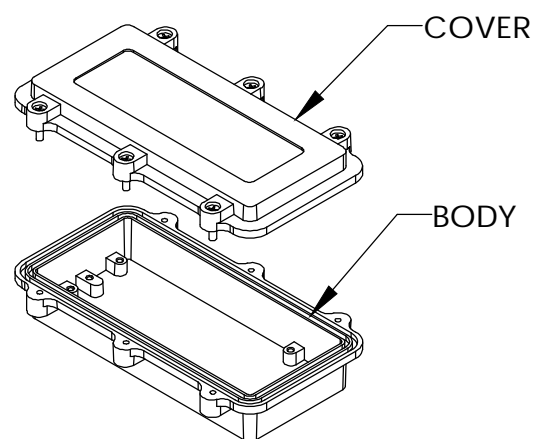

INSIDE BODY DETAILS

TOP VIEW

SECTION A-A

SIX (6) M4x0.7 PITCH x 20mm (.787") LG. STAINLESS STEEL CAPTIVE SCREWS

BOTTOM VIEW

Ø .176 x .315 DEEP BLIND HOLE (2x)  
{ACCEPTS M5 x 10mm (.394") LG. SELF-TAPPING SCREWS (NOT SUPPLIED)}

INSIDE COVER DETAILS

DETAIL B  
SCALE 4 : 1

{ACCEPTS M3.5 x 6mm (.236") LG. SELF-TAPPING SCREWS (NOT SUPPLIED)}

MEETS NEMA 1, 2, 4, 4X, 12, 13 AND IP65 RATINGS

MATERIAL - ALUMINUM ALLOY ADC-12

FINISH - NATURAL (NO SUFFIX PART NO.)  
- SMOOTH BLACK (-B SUFFIX PART NO.)

TOLERANCES: ALL HOLE DIAMETERS ±.005  
ALL OTHER DIMENSIONS ±.015

DETAIL C  
SCALE 4 : 1