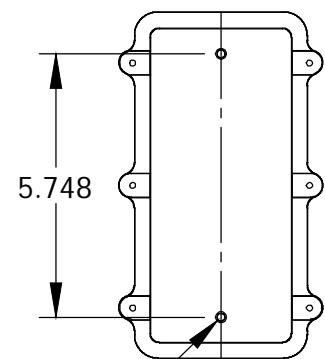

INSIDE BODY DETAILS

TOP VIEW

SECTION A-A

SIX (6) M4x0.7 PITCH x 20mm (.787") LG. STAINLESS STEEL CAPTIVE SCREWS

BOTTOM VIEW

Ø .176 x .315 DEEP BLIND HOLE (2x)  
{ACCEPTS M5 x 10mm (.394") LG. SELF-TAPPING SCREWS (NOT SUPPLIED)}

INSIDE COVER DETAILS

DETAIL B  
SCALE 4 : 1

{ACCEPTS M3.5 x 6mm (.236") LG. SELF-TAPPING SCREWS (NOT SUPPLIED)}

MEETS NEMA 1, 2, 4, 4X, 12, 13 AND IP65 RATINGS

MATERIAL - ALUMINUM ALLOY ADC-12

FINISH - NATURAL (NO SUFFIX PART NO.)  
- SMOOTH BLACK (-B SUFFIX PART NO.)

TOLERANCES: ALL HOLE DIAMETERS ±.005  
ALL OTHER DIMENSIONS ±.015

DETAIL C  
SCALE 4 : 1