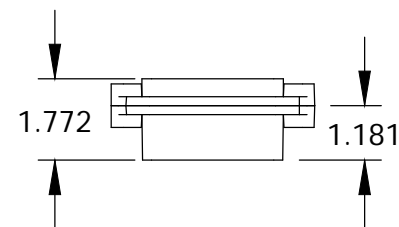

INSIDE BODY DETAILS

TOP VIEW

SECTION A-A

SIX (6) M4x0.7 PITCH x 20mm (.787") LG. STAINLESS STEEL CAPTIVE SCREWS

BOTTOM VIEW

Ø .176 x .315 DEEP BLIND HOLE (2x)  
{ACCEPTS M5 x 10mm (.394") LG. SELF-TAPPING SCREWS (NOT SUPPLIED)}

INSIDE COVER DETAILS

DETAIL B  
SCALE 4 : 1

{ACCEPTS M3.5 x 6mm (.236") LG. SELF-TAPPING SCREWS (NOT SUPPLIED)}

MEETS NEMA 1, 2, 4, 4X, 12, 13 AND IP65 RATINGS

MATERIAL - ALUMINUM ALLOY ADC-12

FINISH - NATURAL (NO SUFFIX PART NO.)  
- SMOOTH BLACK (-B SUFFIX PART NO.)

TOLERANCES: ALL HOLE DIAMETERS ±.005  
ALL OTHER DIMENSIONS ±.015

DETAIL C  
SCALE 4 : 1