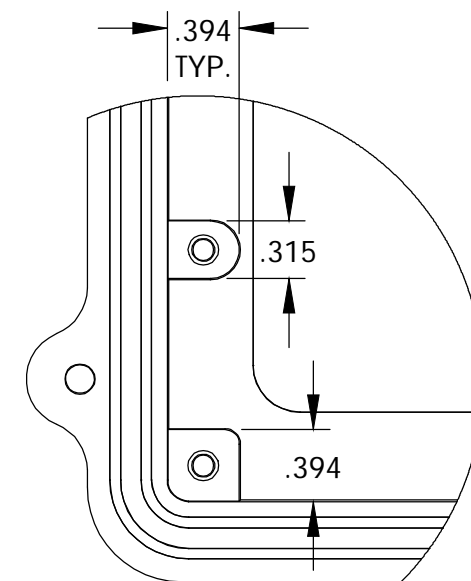

INSIDE BODY DETAILS

TOP VIEW

SECTION A-A

SIX (6) M4x0.7 PITCH x 20mm (.787") LG. STAINLESS STEEL CAPTIVE SCREWS

BOTTOM VIEW

Ø .176 x .315 DEEP BLIND HOLE (2x)  
{ACCEPTS M5 x 10mm (.394") LG. SELF-TAPPING SCREWS (NOT SUPPLIED)}

INSIDE COVER DETAILS

DETAIL B  
SCALE 4 : 1

{ACCEPTS M3.5 x 6mm (.236") LG. SELF-TAPPING SCREWS (NOT SUPPLIED)}

MEETS NEMA 1, 2, 4, 4X, 12, 13 AND IP65 RATINGS

MATERIAL - ALUMINUM ALLOY ADC-12

FINISH - NATURAL (NO SUFFIX PART NO.)  
- SMOOTH BLACK (-B SUFFIX PART NO.)

TOLERANCES: ALL HOLE DIAMETERS ±.005  
ALL OTHER DIMENSIONS ±.015

DETAIL C  
SCALE 4 : 1