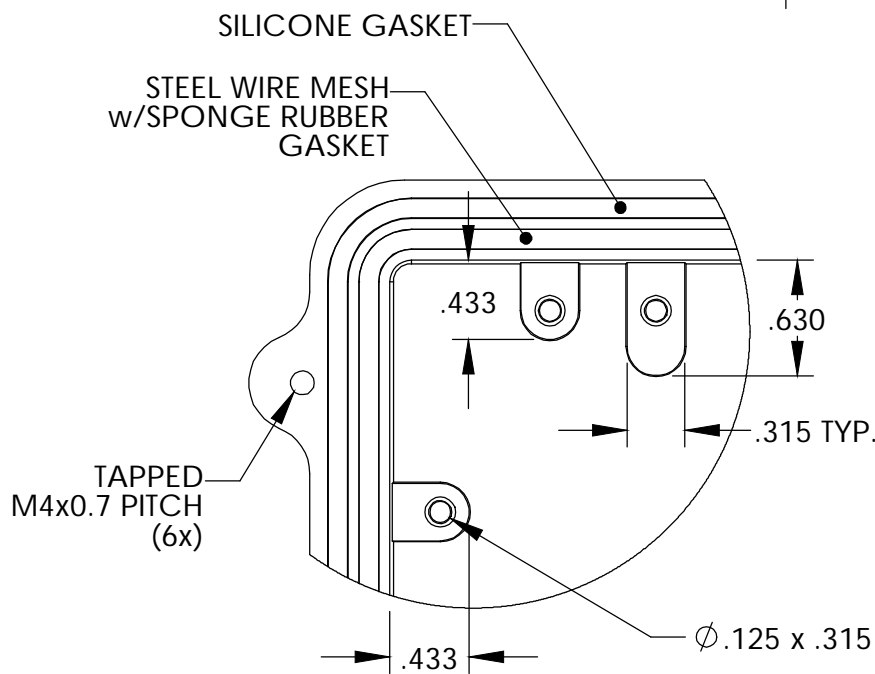

INSIDE BODY DETAILS

TOP VIEW

SECTION A-A

SIX (6) M4x0.7 PITCH x 20mm (.787") LG. STAINLESS STEEL CAPTIVE SCREWS

BOTTOM VIEW

Ø .176 x .315 DEEP BLIND HOLE (2x)  
{ACCEPTS M5 x 10mm (.394") LG. SELF-TAPPING SCREWS (NOT SUPPLIED)}

INSIDE COVER DETAILS

DETAIL B  
SCALE 4 : 1

{ACCEPTS M3.5 x 6mm (.236") LG. SELF-TAPPING SCREWS (NOT SUPPLIED)}

MEETS NEMA 1, 2, 4, 4X, 12, 13 AND IP65 RATINGS

MATERIAL - ALUMINUM ALLOY ADC-12

FINISH - NATURAL (NO SUFFIX PART NO.)  
- SMOOTH BLACK (-B SUFFIX PART NO.)

TOLERANCES: ALL HOLE DIAMETERS ±.005  
ALL OTHER DIMENSIONS ±.015

DETAIL C  
SCALE 4 : 1