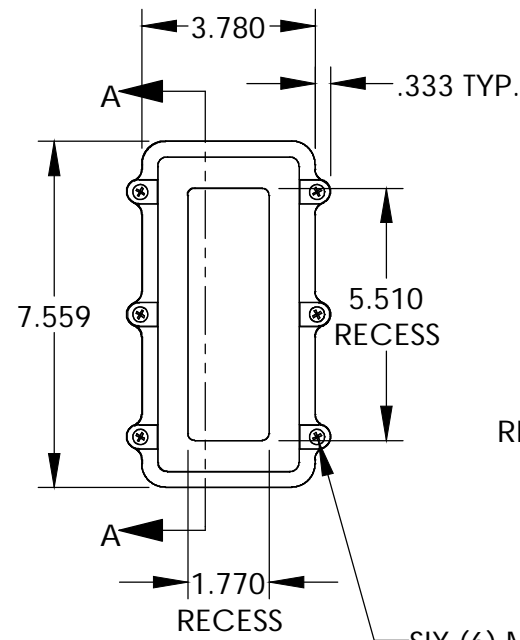

INSIDE BODY DETAILS

TOP VIEW

SECTION A-A

SIX (6) M4x0.7 PITCH x 20mm (.787") LG. STAINLESS STEEL CAPTIVE SCREWS

BOTTOM VIEW

Ø .176 x .315 DEEP BLIND HOLE (2x)  
{ACCEPTS M5 x 10mm (.394") LG. SELF-TAPPING SCREWS (NOT SUPPLIED)}

INSIDE COVER DETAILS

DETAIL B  
SCALE 4 : 1

{ACCEPTS M3.5 x 6mm (.236") LG. SELF-TAPPING SCREWS (NOT SUPPLIED)}

MEETS NEMA 1, 2, 4, 4X, 12, 13 AND IP65 RATINGS

MATERIAL - ALUMINUM ALLOY ADC-12

FINISH - NATURAL (NO SUFFIX PART NO.)  
- SMOOTH BLACK (-B SUFFIX PART NO.)

TOLERANCES: ALL HOLE DIAMETERS ±.005  
ALL OTHER DIMENSIONS ±.015

DETAIL C  
SCALE 4 : 1