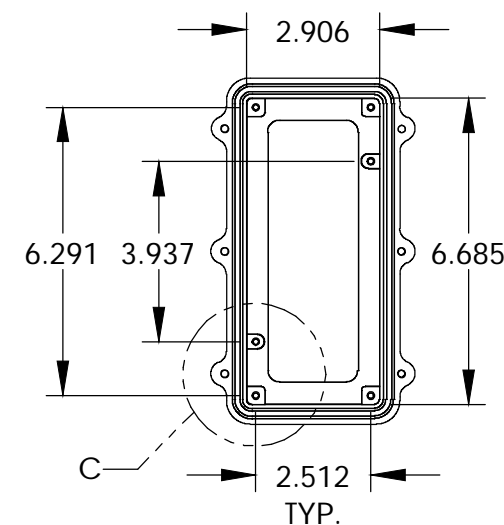

INSIDE BODY DETAILS

TOP VIEW

SECTION A-A

SIX (6) M4x0.7 PITCH x 20mm (.787") LG. STAINLESS STEEL CAPTIVE SCREWS

BOTTOM VIEW

Ø .176 x .315 DEEP BLIND HOLE (2x)  
{ACCEPTS M5 x 10mm (.394") LG. SELF-TAPPING SCREWS (NOT SUPPLIED)}

INSIDE COVER DETAILS

DETAIL B  
SCALE 4 : 1

{ACCEPTS M3.5 x 6mm (.236") LG. SELF-TAPPING SCREWS (NOT SUPPLIED)}

MEETS NEMA 1, 2, 4, 4X, 12, 13 AND IP65 RATINGS

MATERIAL - ALUMINUM ALLOY ADC-12

FINISH - NATURAL (NO SUFFIX PART NO.)  
- SMOOTH BLACK (-B SUFFIX PART NO.)

TOLERANCES: ALL HOLE DIAMETERS ±.005  
ALL OTHER DIMENSIONS ±.015

DETAIL C  
SCALE 4 : 1