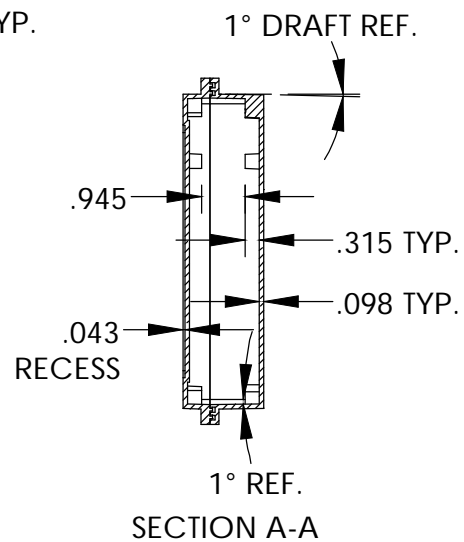

INSIDE BODY DETAILS

TOP VIEW

SECTION A-A

SIX (6) M4x0.7 PITCH x 20mm (.787") LG. STAINLESS STEEL CAPTIVE SCREWS

BOTTOM VIEW

Ø .176 x .315 DEEP BLIND HOLE (2x)  
{ACCEPTS M5 x 10mm (.394") LG. SELF-TAPPING SCREWS (NOT SUPPLIED)}

INSIDE COVER DETAILS

DETAIL B  
SCALE 4 : 1

{ACCEPTS M3.5 x 6mm (.236") LG. SELF-TAPPING SCREWS (NOT SUPPLIED)}

MEETS NEMA 1, 2, 4, 4X, 12, 13 AND IP65 RATINGS

MATERIAL - ALUMINUM ALLOY ADC-12

FINISH - NATURAL (NO SUFFIX PART NO.)  
- SMOOTH BLACK (-B SUFFIX PART NO.)

TOLERANCES: ALL HOLE DIAMETERS ±.005  
ALL OTHER DIMENSIONS ±.015

DETAIL C  
SCALE 4 : 1