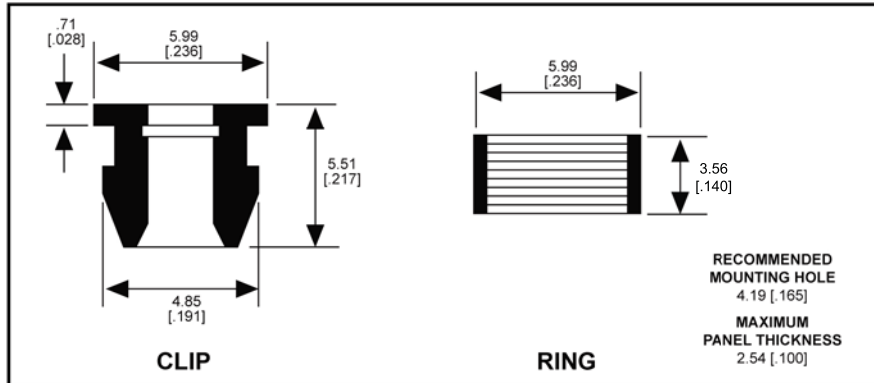

# Dialight

515-0006

Snap-In Mounting Clip for use with the following LEDs:

- |          |                       |
|----------|-----------------------|
| 521-9210 | 521-9430              |
| 521-9211 | 521-9431              |
| 521-9215 | 521-9432              |
| 521-9216 | 521-9459              |
| 521-9322 | 521-9478              |
| 521-9323 | 521-9498              |
| 521-9324 | 521-9628              |
| 521-9325 | 521-9636 ← <b>NEW</b> |
| 521-9326 | 521-9428              |
| 521-9408 | 521-9768              |
| 521-9427 | 521-9831 ← <b>NEW</b> |

## Mounting Instructions

1. Snap Mounting Clip into front of Panel.
2. Insert LED Lamp into Mounting Clip from rear of Panel.
3. Snap Retaining Ring over Mounting Clip from rear.

4