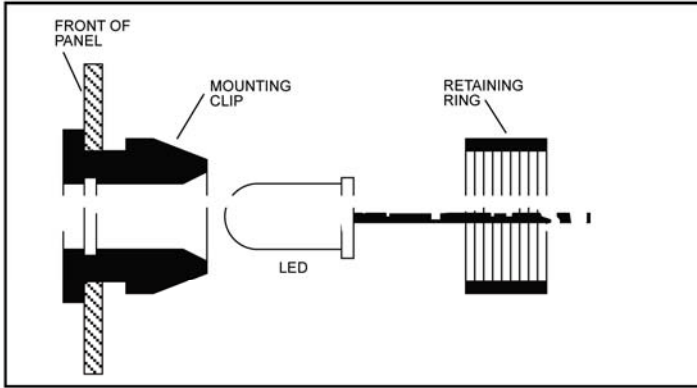

# 3mm LED Snap-In Mounting Clip

# Dialight

515-0006

Snap-In Mounting Clip for use with the following LEDs:

- |          |                       |
|----------|-----------------------|
| 521-9210 | 521-9430              |
| 521-9211 | 521-9431              |
| 521-9215 | 521-9432              |
| 521-9216 | 521-9459              |
| 521-9322 | 521-9478              |
| 521-9323 | 521-9498              |
| 521-9324 | 521-9628              |
| 521-9325 | 521-9636 ← <b>NEW</b> |
| 521-9326 | 521-9428              |
| 521-9408 | 521-9768              |
| 521-9427 | 521-9831 ← <b>NEW</b> |

## Mounting Instructions

1. Snap Mounting Clip into front of Panel.
2. Insert LED Lamp into Mounting Clip from rear of Panel.
3. Snap Retaining Ring over Mounting Clip from rear.

4