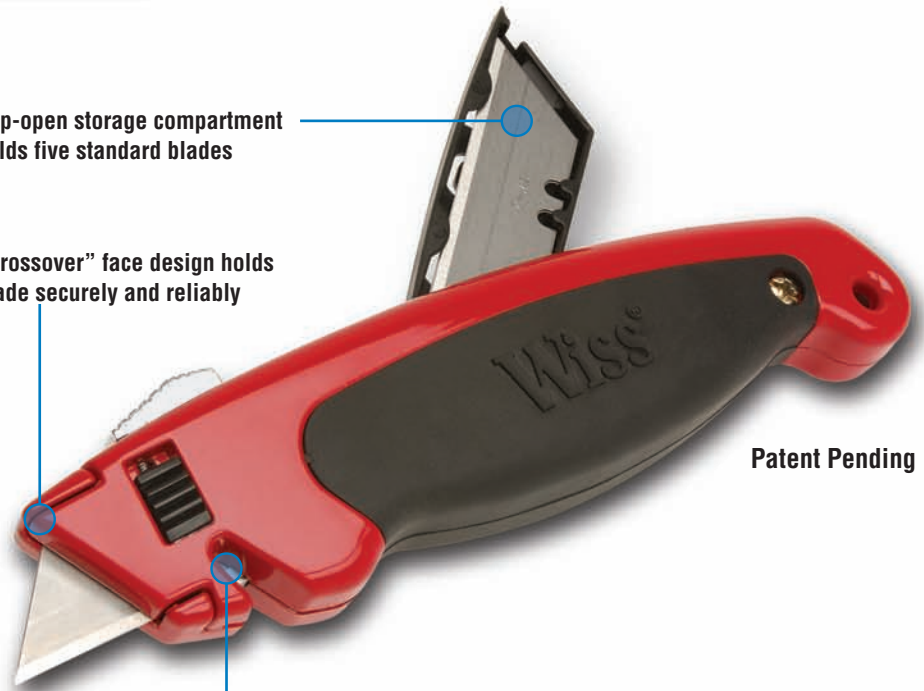

# The No-Nonsense Quick Change Knife

The new Wiss<sup>®</sup> WK500V is comfortable and durable ...  
plus you can change the blade real fast.

**COOPER** Hand Tools

## NEW from Wiss® ... a Quick Change knife that's comfortable, easy-to-use, and made to last.

The Wiss WK500V is made to last. From its durable all-metal construction to its comfortable molded-on rubber grip, it's a no-nonsense kind of tool. Guys who use utility knives all day long appreciate that. It stores up to five standard blades and has a simple patent pending design that makes changeout a cinch. The Wiss WK500V... one hardworking utility knife.

"Crossover" face design holds blade securely and reliably

Safety-guarded string/twine cutter works with blade fully retracted

Patent Pending

**Comfortable** The large molded-on rubber grip of the WK500V is contoured to fit your hand, providing a wide non-slip gripping area for maximum comfort and control.

**Durable** Its heavy duty die-cast metal construction and durable powder-coated finish give the WK500V durability that's second to none.

Catalog Number	Description
WK500V	Deluxe retractable utility knife, Quick no-tools blade replacement; molded-on rubber grip; safety-guarded string/twine cutter; nine blade positions; die-cast metal construction; powder-coated finish; safety crossover face design; flip-open storage for five blades; four blades included