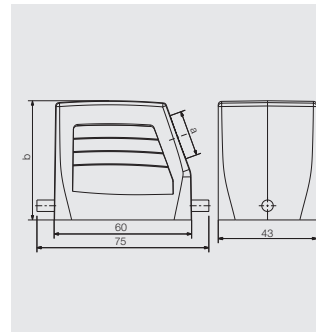

## RockStar® Housings IP65 / NEMA Type 4X

End locking, lower side

Size 3

Hood

Hood, Cable Entry sideways

a	Version	Cover	b (mm)	Designation	Order No.
M20	with thread		52	HDC 06B TSLU 1M20G	1788100000
M20	with thread		52	HDC 06B TSLU 1M20G	1805930000
M25	with thread		52	HDC 06B TSLU 1M25G	1788090000
M25	with thread		72	HDC 16D TSLU 1M25G	1787480000
M32	with thread		72	HDC 16D TSLU 1M32G	1787470000
PG 13.5	with thread		52	HDC 06B TSLU 1PG13G	1670530000
PG 16	with thread		52	HDC 06B TSLU 1PG16G	1652520000
PG 21	with thread		72	HDC 16D TSLU 1PG21G	1652560000
PG 29	with thread		72	HDC 16D TSLU 1PG29G	1652580000

D

Hood, Cable Entry at top

a	Version	Cover	b (mm)	Designation	Order No.
M20	with thread		52	HDC 06B TOLU 1M20G	1788120000
M25	with thread		52	HDC 06B TOLU 1M25G	1788110000
M25	with thread		72	HDC 16D TOLU 1M25G	1787500000
M32	with thread		72	HDC 16D TOLU 1M32G	1787490000
PG 13.5	with thread		52	HDC 06B TOLU 1PG13G	1670500000
PG 16	with thread		52	HDC 06B TOLU 1PG16G	1652640000
PG 21	with thread		72	HDC 16D TOLU 1PG21G	1652680000
PG 29	with thread		72	HDC 16D TOLU 1PG29G	1652700000

Cover

Version	Designation	Order No.
for hoods	HDC 06B DMDL 1LB	1665210000

End locking, lower side

Size 3

Base

Bulkhead housing

Version	Cover	b (mm)	Designation	Order No.
	without cover	29	HDC 06B ALU	1202100000
	with cover	47	HDC 06B ADLU	1202500000