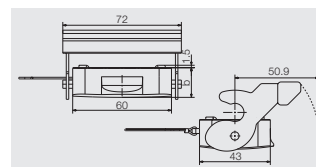

D

Hood, Cable Entry at top

a	Version	Cover	b (mm)	Designation	Order No.
M20	with thread		52	HDC 06B TOLU 1M20G	1788120000
M25	with thread		52	HDC 06B TOLU 1M25G	1788110000
M25	with thread		72	HDC 16D TOLU 1M25G	1787500000
M32	with thread		72	HDC 16D TOLU 1M32G	1787490000
PG 13.5	with thread		52	HDC 06B TOLU 1PG13G	1670500000
PG 16	with thread		52	HDC 06B TOLU 1PG16G	1652640000
PG 21	with thread		72	HDC 16D TOLU 1PG21G	1652680000
PG 29	with thread		72	HDC 16D TOLU 1PG29G	1652700000

Cover

Version	Designation	Order No.
for hoods	HDC 06B DMDL 1LB	1665210000

End locking, lower side

Size 3

Base

Bulkhead housing

Version	Cover	b (mm)	Designation	Order No.
	without cover	29	HDC 06B ALU	1202100000
	with cover	47	HDC 06B ADLU	1202500000

Base housing

a	Version	Cover	b (mm)	Designation	Order No.
M20	with thread	without cover	54	HDC 06B SLU 1M20G	1900460000
M20	with thread	with cover	72	HDC 06B SDLU 1M20G	1900360000
M20	with thread	without cover	54	HDC 06B SLU 2M20G	1788140000
M20	with thread	with cover	72	HDC 06B SDLU 2M20G	1788170000
M25	with thread	without cover	54	HDC 06B SLU 1M25G	1900480000
M25	with thread	with cover	72	HDC 06B SDLU 1M25G	1900380000
M25	with thread	without cover	74	HDC 16D SLU 1M25G	1900880000
M25	with thread	with cover	92	HDC 16D SDLU 1M25G	1900820000
M25	with thread	without cover	54	HDC 06B SLU 2M25G	1788130000
M25	with thread	without cover	74	HDC 16D SLU 2M25G	1787520000
M25	with thread	with cover	92	HDC 16D SDLU 2M25G	1787540000
M25	with thread	with cover	72	HDC 06B SDLU 2M25G	1788160000
M32	with thread	without cover	74	HDC 16D SLU 1M32G	1900900000
M32	with thread	without cover	74	HDC 16D SLU 2M32G	1787510000
PG 16	with thread	without cover	54	HDC 06B SLU 1PG16G	1652750000
PG 16	with thread	with cover	72	HDC 06B SDLU 1PG16G	1652980000
PG 16	with thread	without cover	54	HDC 06B SLU 2PG16G	1652760000
PG 16	with thread	with cover	72	HDC 06B SDLU 2PG16G	1652990000
PG 21	with thread	without cover	74	HDC 16D SLU 2PG21G	1652840000