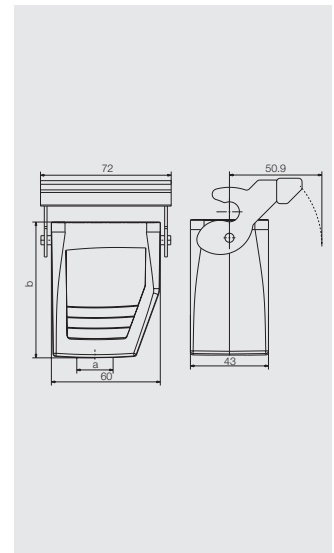

Coupling hood

a	Version	Cover	b (mm)	Designation	Order No.
PG 16	with thread		55	HDC 06B KLU 1PG16G	1653200000
PG 21	with thread		75	HDC 16D KLU 1PG21G	1653230000