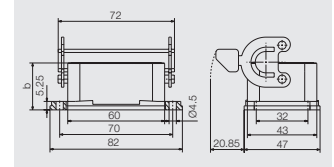

D

Hood, Cable Entry at top

a	Version	Cover	b (mm)	Designation	Order No.
M20	with thread		52	HDC 06B TOLU 1M20G	1788120000
M25	with thread		52	HDC 06B TOLU 1M25G	1788110000
M25	with thread		72	HDC 16D TOLU 1M25G	1787500000
M32	with thread		72	HDC 16D TOLU 1M32G	1787490000
PG 13.5	with thread		52	HDC 06B TOLU 1PG13G	1670500000
PG 16	with thread		52	HDC 06B TOLU 1PG16G	1652640000
PG 21	with thread		72	HDC 16D TOLU 1PG21G	1652680000
PG 29	with thread		72	HDC 16D TOLU 1PG29G	1652700000

Cover

Version	Designation	Order No.
for hoods	HDC 06B DMDL 1LB	1665210000

End locking, lower side

Size 3

Base

Bulkhead housing

Version	Cover	b (mm)	Designation	Order No.
	without cover	29	HDC 06B ALU	1202100000
	with cover	47	HDC 06B ADLU	1202500000

Base housing

a	Version	Cover	b (mm)	Designation	Order No.
M20	with thread	without cover	54	HDC 06B SLU 1M20G	1900460000
M20	with thread	with cover	72	HDC 06B SDLU 1M20G	1900360000
M20	with thread	without cover	54	HDC 06B SLU 2M20G	1788140000
M20	with thread	with cover	72	HDC 06B SDLU 2M20G	1788170000
M25	with thread	without cover	54	HDC 06B SLU 1M25G	1900480000
M25	with thread	with cover	72	HDC 06B SDLU 1M25G	1900380000
M25	with thread	without cover	74	HDC 16D SLU 1M25G	1900880000
M25	with thread	with cover	92	HDC 16D SDLU 1M25G	1900820000
M25	with thread	without cover	54	HDC 06B SLU 2M25G	1788130000
M25	with thread	without cover	74	HDC 16D SLU 2M25G	1787520000
M25	with thread	with cover	92	HDC 16D SDLU 2M25G	1787540000
M25	with thread	with cover	72	HDC 06B SDLU 2M25G	1788160000
M32	with thread	without cover	74	HDC 16D SLU 1M32G	1900900000
M32	with thread	without cover	74	HDC 16D SLU 2M32G	1787510000
PG 16	with thread	without cover	54	HDC 06B SLU 1PG16G	1652750000
PG 16	with thread	with cover	72	HDC 06B SDLU 1PG16G	1652980000
PG 16	with thread	without cover	54	HDC 06B SLU 2PG16G	1652760000
PG 16	with thread	with cover	72	HDC 06B SDLU 2PG16G	1652990000
PG 21	with thread	without cover	74	HDC 16D SLU 2PG21G	1652840000