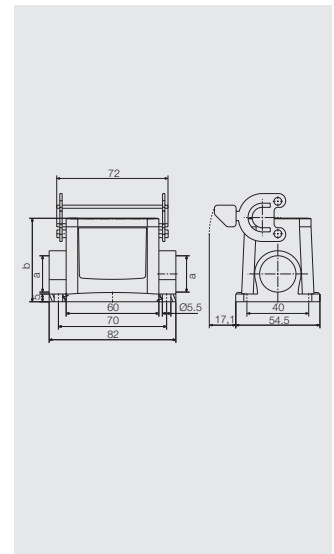

D

Hood, Cable Entry at top

a	Version	Cover	b (mm)	Designation	Order No.
M20	with thread		52	HDC 06B TOLU 1M20G	1788120000
M25	with thread		52	HDC 06B TOLU 1M25G	1788110000
M25	with thread		72	HDC 16D TOLU 1M25G	1787500000
M32	with thread		72	HDC 16D TOLU 1M32G	1787490000
PG 13.5	with thread		52	HDC 06B TOLU 1PG13G	1670500000
PG 16	with thread		52	HDC 06B TOLU 1PG16G	1652640000
PG 21	with thread		72	HDC 16D TOLU 1PG21G	1652680000
PG 29	with thread		72	HDC 16D TOLU 1PG29G	1652700000

Cover

Version	Designation	Order No.
for hoods	HDC 06B DMDL 1LB	1665210000

End locking, lower side

Size 3

Base

Bulkhead housing

Version	Cover	b (mm)	Designation	Order No.
	without cover	29	HDC 06B ALU	1202100000
	with cover	47	HDC 06B ADLU	1202500000

Base housing

a	Version	Cover	b (mm)	Designation	Order No.
M20	with thread	without cover	54	HDC 06B SLU 1M20G	1900460000
M20	with thread	with cover	72	HDC 06B SDLU 1M20G	1900360000
M20	with thread	without cover	54	HDC 06B SLU 2M20G	1788140000
M20	with thread	with cover	72	HDC 06B SDLU 2M20G	1788170000
M25	with thread	without cover	54	HDC 06B SLU 1M25G	1900480000
M25	with thread	with cover	72	HDC 06B SDLU 1M25G	1900380000
M25	with thread	without cover	74	HDC 16D SLU 1M25G	1900880000
M25	with thread	with cover	92	HDC 16D SDLU 1M25G	1900820000
M25	with thread	without cover	54	HDC 06B SLU 2M25G	1788130000
M25	with thread	without cover	74	HDC 16D SLU 2M25G	1787520000
M25	with thread	with cover	92	HDC 16D SDLU 2M25G	1787540000
M25	with thread	with cover	72	HDC 06B SDLU 2M25G	1788160000
M32	with thread	without cover	74	HDC 16D SLU 1M32G	1900900000
M32	with thread	without cover	74	HDC 16D SLU 2M32G	1787510000
PG 16	with thread	without cover	54	HDC 06B SLU 1PG16G	1652750000
PG 16	with thread	with cover	72	HDC 06B SDLU 1PG16G	1652980000
PG 16	with thread	without cover	54	HDC 06B SLU 2PG16G	1652760000
PG 16	with thread	with cover	72	HDC 06B SDLU 2PG16G	1652990000
PG 21	with thread	without cover	74	HDC 16D SLU 2PG21G	1652840000