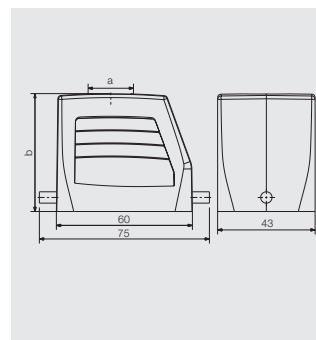

## RockStar® Housings IP65 / NEMA Type 4X

End locking, lower side

Size 3

Hood

Hood, Cable Entry sideways

a	Version	Cover	b (mm)	Designation	Order No.
M20	with thread		52	HDC 06B TSLU 1M20G	1788100000
M20	with thread		52	HDC 06B TSLU 1M20G	1805930000
M25	with thread		52	HDC 06B TSLU 1M25G	1788090000
M25	with thread		72	HDC 16D TSLU 1M25G	1787480000
M32	with thread		72	HDC 16D TSLU 1M32G	1787470000
PG 13.5	with thread		52	HDC 06B TSLU 1PG13G	1670530000
PG 16	with thread		52	HDC 06B TSLU 1PG16G	1652520000
PG 21	with thread		72	HDC 16D TSLU 1PG21G	1652560000
PG 29	with thread		72	HDC 16D TSLU 1PG29G	1652580000

D

Hood, Cable Entry at top

a	Version	Cover	b (mm)	Designation	Order No.
M20	with thread		52	HDC 06B TOLU 1M20G	1788120000
M25	with thread		52	HDC 06B TOLU 1M25G	1788110000
M25	with thread		72	HDC 16D TOLU 1M25G	1787500000
M32	with thread		72	HDC 16D TOLU 1M32G	1787490000
PG 13.5	with thread		52	HDC 06B TOLU 1PG13G	1670500000
PG 16	with thread		52	HDC 06B TOLU 1PG16G	1652640000
PG 21	with thread		72	HDC 16D TOLU 1PG21G	1652680000
PG 29	with thread		72	HDC 16D TOLU 1PG29G	1652700000

Cover

Version	Designation	Order No.
for hoods	HDC 06B DMDL 1LB	1665210000

End locking, lower side

Size 3

Base

Bulkhead housing

Version	Cover	b (mm)	Designation	Order No.
	without cover	29	HDC 06B ALU	1202100000
	with cover	47	HDC 06B ADLU	1202500000