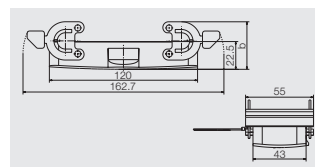

D

Hood, Cable Entry at top

a	Version	Cover	b (mm)	Designation	Order No.
M25	with thread		61	HDC 24B TOBU 1M25G	1787820000
M32	with thread		61	HDC 24B TOBU 1M32G	1787810000
M32	with thread		76	HDC 64D TOBU 1M32G	1786830000
M40	with thread		61	HDC 24B TOBU 1M40G	1902980000
PG 21	with thread		61	HDC 24B TOBU 1PG21G	1661370000
PG 21	with thread		76	HDC 64D TOBU 1PG21G	1661440000
PG 29	with thread		61	HDC 24B TOBU 1PG29G	1661380000
PG 29	with thread		76	HDC 64D TOBU 1PG29G	1661460000

Cover

Version	Designation	Order No.
for hoods	HDC 24B DMDQ 2QB	1665640000

Side locking, lower side

Size 8

Base

Bulkhead housing

Version	Cover	b (mm)	Designation	Order No.
	without cover	29.3	HDC 24B ABU	1212400000

Base housing

a	Version	Cover	b (mm)	Designation	Order No.
M25	with thread	without cover	64	HDC 24B SBU 1M25G	1901150000
M25	with thread	without cover	84	HDC 64D SBU 1M25G	1904340000
M25	with thread	without cover	64	HDC 24B SBU 2M25G	1787870000
M25	with thread	without cover	84	HDC 64D SBU 2M25G	1786890000
M32	with thread	without cover	84	HDC 64D SBU 1M32G	1904350000
M32	with thread	without cover	84	HDC 64D SBU 2M32G	1786880000
PG 21	with thread	without cover	64	HDC 24B SBU 1PG21G	1661510000
PG 21	with thread	without cover	64	HDC 24B SBU 2PG21G	1661520000
PG 21	with thread	without cover	84	HDC 64D SBU 2PG21G	1661590000
PG 29	with thread	without cover	84	HDC 64D SBU 2PG29G	1661630000