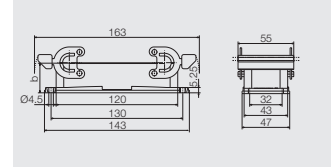

D

Hood, Cable Entry at top

a	Version	Cover	b (mm)	Designation	Order No.
M25	with thread		61	HDC 24B TOBU 1M25G	1787820000
M32	with thread		61	HDC 24B TOBU 1M32G	1787810000
M32	with thread		76	HDC 64D TOBU 1M32G	1786830000
M40	with thread		61	HDC 24B TOBU 1M40G	1902980000
PG 21	with thread		61	HDC 24B TOBU 1PG21G	1661370000
PG 21	with thread		76	HDC 64D TOBU 1PG21G	1661440000
PG 29	with thread		61	HDC 24B TOBU 1PG29G	1661380000
PG 29	with thread		76	HDC 64D TOBU 1PG29G	1661460000

Cover

Version	Designation	Order No.
for hoods	HDC 24B DMDQ 2QB	1665640000

Side locking, lower side

Size 8

Base

Bulkhead housing

Version	Cover	b (mm)	Designation	Order No.
	without cover	29.3	HDC 24B ABU	1212400000

Base housing

a	Version	Cover	b (mm)	Designation	Order No.
M25	with thread	without cover	64	HDC 24B SBU 1M25G	1901150000
M25	with thread	without cover	84	HDC 64D SBU 1M25G	1904340000
M25	with thread	without cover	64	HDC 24B SBU 2M25G	1787870000
M25	with thread	without cover	84	HDC 64D SBU 2M25G	1786890000
M32	with thread	without cover	84	HDC 64D SBU 1M32G	1904350000
M32	with thread	without cover	84	HDC 64D SBU 2M32G	1786880000
PG 21	with thread	without cover	64	HDC 24B SBU 1PG21G	1661510000
PG 21	with thread	without cover	64	HDC 24B SBU 2PG21G	1661520000
PG 21	with thread	without cover	84	HDC 64D SBU 2PG21G	1661590000
PG 29	with thread	without cover	84	HDC 64D SBU 2PG29G	1661630000