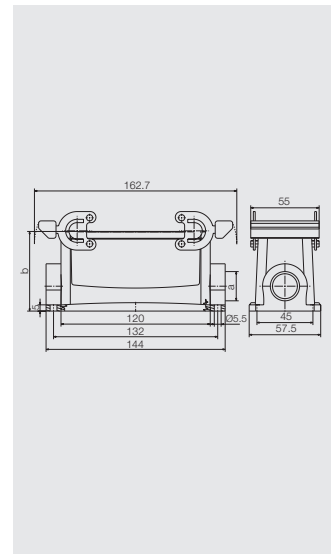

D

Hood, Cable Entry at top

a	Version	Cover	b (mm)	Designation	Order No.
M25	with thread		61	HDC 24B TOBU 1M25G	1787820000
M32	with thread		61	HDC 24B TOBU 1M32G	1787810000
M32	with thread		76	HDC 64D TOBU 1M32G	1786830000
M40	with thread		61	HDC 24B TOBU 1M40G	1902980000
PG 21	with thread		61	HDC 24B TOBU 1PG21G	1661370000
PG 21	with thread		76	HDC 64D TOBU 1PG21G	1661440000
PG 29	with thread		61	HDC 24B TOBU 1PG29G	1661380000
PG 29	with thread		76	HDC 64D TOBU 1PG29G	1661460000

Cover

Version	Designation	Order No.
for hoods	HDC 24B DMDQ 2QB	1665640000

Side locking, lower side

Size 8

Base

Bulkhead housing

Version	Cover	b (mm)	Designation	Order No.
	without cover	29.3	HDC 24B ABU	1212400000

Base housing

a	Version	Cover	b (mm)	Designation	Order No.
M25	with thread	without cover	64	HDC 24B SBU 1M25G	1901150000
M25	with thread	without cover	84	HDC 64D SBU 1M25G	1904340000
M25	with thread	without cover	64	HDC 24B SBU 2M25G	1787870000
M25	with thread	without cover	84	HDC 64D SBU 2M25G	1786890000
M32	with thread	without cover	84	HDC 64D SBU 1M32G	1904350000
M32	with thread	without cover	84	HDC 64D SBU 2M32G	1786880000
PG 21	with thread	without cover	64	HDC 24B SBU 1PG21G	1661510000
PG 21	with thread	without cover	64	HDC 24B SBU 2PG21G	1661520000
PG 21	with thread	without cover	84	HDC 64D SBU 2PG21G	1661590000
PG 29	with thread	without cover	84	HDC 64D SBU 2PG29G	1661630000