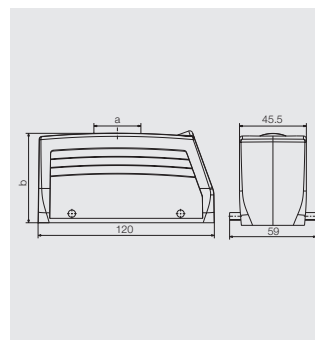

RockStar® Housings IP65 / NEMA Type 4X

Side locking, lower side

Size 8

Hood

Hood, Cable Entry sideways

a	Version	Cover	b (mm)	Designation	Order No.
M25	with thread		61	HDC 24B TSBU 1M25G	1787760000
M25	with thread		76	HDC 64D TSBU 1M25G	1786780000
M32	with thread		61	HDC 24B TSBU 1M32G	1787750000
M32	with thread		76	HDC 64D TSBU 1M32G	1786770000
M40	with thread		61	HDC 24B TSBU 1M40G	1902480000
PG 21	with thread		61	HDC 24B TSBU 1PG21G	1661230000
PG 21	with thread		76	HDC 64D TSBU 1PG21G	1661300000
PG 29	with thread		61	HDC 24B TSBU 1PG29G	1661240000
PG 29	with thread		76	HDC 64D TSBU 1PG29G	1661320000

D

Hood, Cable Entry at top

a	Version	Cover	b (mm)	Designation	Order No.
M25	with thread		61	HDC 24B TOBU 1M25G	1787820000
M32	with thread		61	HDC 24B TOBU 1M32G	1787810000
M32	with thread		76	HDC 64D TOBU 1M32G	1786830000
M40	with thread		61	HDC 24B TOBU 1M40G	1902980000
PG 21	with thread		61	HDC 24B TOBU 1PG21G	1661370000
PG 21	with thread		76	HDC 64D TOBU 1PG21G	1661440000
PG 29	with thread		61	HDC 24B TOBU 1PG29G	1661380000
PG 29	with thread		76	HDC 64D TOBU 1PG29G	1661460000

Cover

Version	Designation	Order No.
for hoods	HDC 24B DMDQ 2QB	1665640000

Side locking, lower side

Size 8

Base

Bulkhead housing

Version	Cover	b (mm)	Designation	Order No.
	without cover	29.3	HDC 24B ABU	1212400000