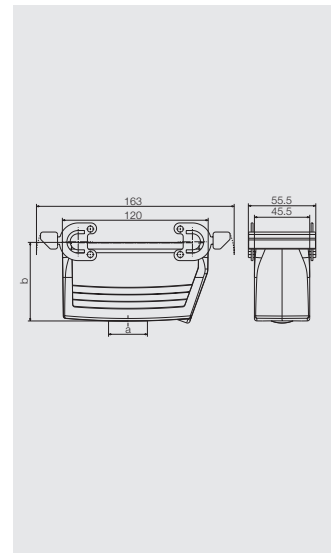

RockStar® Housings IP65 / NEMA Type 4X

Side locking, lower side

Size 8

Hood

Hood, Cable Entry sideways

a	Version	Cover	b (mm)	Designation	Order No.
M25	with thread		61	HDC 24B TSBU 1M25G	1787760000
M25	with thread		76	HDC 64D TSBU 1M25G	1786780000
M32	with thread		61	HDC 24B TSBU 1M32G	1787750000
M32	with thread		76	HDC 64D TSBU 1M32G	1786770000
M40	with thread		61	HDC 24B TSBU 1M40G	1902480000
PG 21	with thread		61	HDC 24B TSBU 1PG21G	1661230000
PG 21	with thread		76	HDC 64D TSBU 1PG21G	1661300000
PG 29	with thread		61	HDC 24B TSBU 1PG29G	1661240000
PG 29	with thread		76	HDC 64D TSBU 1PG29G	1661320000

Cover

Version	Designation	Order No.
for hoods	HDC 24B DMDQ 2QB	1665640000

Side locking, lower side

Size 8

Base

Bulkhead housing

Version	Cover	b (mm)	Designation	Order No.
	without cover	29.3	HDC 24B ABU	1212400000

Base housing

a	Version	Cover	b (mm)	Designation	Order No.
M25	with thread	without cover	64	HDC 24B SBU 1M25G	1901150000
M25	with thread	without cover	84	HDC 64D SBU 1M25G	1904340000
M25	with thread	without cover	64	HDC 24B SBU 2M25G	1787870000
M25	with thread	without cover	84	HDC 64D SBU 2M25G	1786890000
M32	with thread	without cover	84	HDC 64D SBU 1M32G	1904350000
M32	with thread	without cover	84	HDC 64D SBU 2M32G	1786880000
PG 21	with thread	without cover	64	HDC 24B SBU 1PG21G	1661510000
PG 21	with thread	without cover	64	HDC 24B SBU 2PG21G	1661520000
PG 21	with thread	without cover	84	HDC 64D SBU 2PG21G	1661590000
PG 29	with thread	without cover	84	HDC 64D SBU 2PG29G	1661630000

Coupling hood

a	Version	Cover	b (mm)	Designation	Order No.
M25	with thread		65	HDC 24B KBU 1M25G	1787920000
M32	with thread		79	HDC 64D KBU 1M32G	1786960000
PG 21	with thread		65	HDC 24B KBU 1PG21G	1661720000
PG 29	with thread		65	HDC 24B KBU 1PG29G	1661730000
PG 29	with thread		79	HDC 64D KBU 1PG29G	1661810000