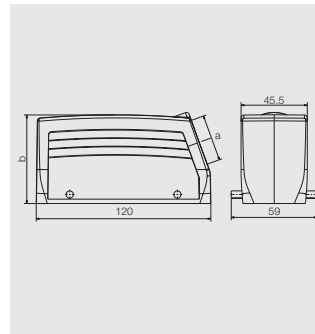

RockStar® Housings IP65 / NEMA Type 4X

Side locking, lower side

Size 8

Hood

Hood, Cable Entry sideways

a	Version	Cover	b (mm)	Designation	Order No.
M25	with thread		61	HDC 24B TSBU 1M25G	1787760000
M25	with thread		76	HDC 64D TSBU 1M25G	1786780000
M32	with thread		61	HDC 24B TSBU 1M32G	1787750000
M32	with thread		76	HDC 64D TSBU 1M32G	1786770000
M40	with thread		61	HDC 24B TSBU 1M40G	1902480000
PG 21	with thread		61	HDC 24B TSBU 1PG21G	1661230000
PG 21	with thread		76	HDC 64D TSBU 1PG21G	1661300000
PG 29	with thread		61	HDC 24B TSBU 1PG29G	1661240000
PG 29	with thread		76	HDC 64D TSBU 1PG29G	1661320000

D

Hood, Cable Entry at top

a	Version	Cover	b (mm)	Designation	Order No.
M25	with thread		61	HDC 24B TOBU 1M25G	1787820000
M32	with thread		61	HDC 24B TOBU 1M32G	1787810000
M32	with thread		76	HDC 64D TOBU 1M32G	1786830000
M40	with thread		61	HDC 24B TOBU 1M40G	1902980000
PG 21	with thread		61	HDC 24B TOBU 1PG21G	1661370000
PG 21	with thread		76	HDC 64D TOBU 1PG21G	1661440000
PG 29	with thread		61	HDC 24B TOBU 1PG29G	1661380000
PG 29	with thread		76	HDC 64D TOBU 1PG29G	1661460000

Cover

Version	Designation	Order No.
for hoods	HDC 24B DMDQ 2QB	1665640000

Side locking, lower side

Size 8

Base

Bulkhead housing

Version	Cover	b (mm)	Designation	Order No.
	without cover	29.3	HDC 24B ABU	1212400000