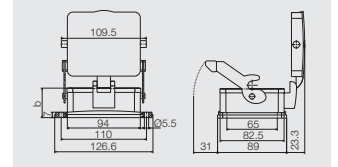

RockStar® Housings IP65 / NEMA Type 4X

End locking, lower side

Size 10

Hood

Hood, Cable Entry sideways

a	Version	Cover	b (mm)	Designation	Order No.
M32	with thread		79	HDC 32B TSLU 1M32G	1788420000
PG 29	with thread		79	HDC 32B TSLU 1PG29G	1667120000

D

Hood, Cable Entry at top

a	Version	Cover	b (mm)	Designation	Order No.
M32	with thread		79	HDC 32B TOLU 1M32G	1788450000
PG 29	w. cable gland		79	HDC 32B TOLU 1PG 29G	1219300000

End locking, lower side

Size 10

Base

Bulkhead housing

Version	Cover	b (mm)	Designation	Order No.
	with cover	55	HDC 32B ADLU	1219800000
	without cover	38	HDC 32B ALU	1219500000

Base housing

a	Version	Cover	b (mm)	Designation	Order No.
M32	with thread	without cover	79	HDC 32B SLU 1M32G	1902670000
M32	with thread	with cover	96	HDC 32B SDLU 1M32G	1902650000
M32	with thread	without cover	79	HDC 32B SLU 2M32G	1788470000
M32	with thread	with cover	96	HDC 32B SDLU 2M32G	1788490000