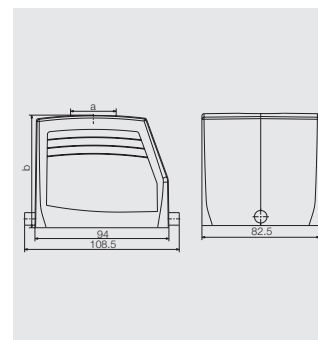

RockStar® Housings IP65 / NEMA Type 4X

End locking, lower side

Size 10

Hood

Hood, Cable Entry sideways

a	Version	Cover	b (mm)	Designation	Order No.
M32	with thread		79	HDC 32B TSLU 1M32G	1788420000
PG 29	with thread		79	HDC 32B TSLU 1PG29G	1667120000

D

Hood, Cable Entry at top

a	Version	Cover	b (mm)	Designation	Order No.
M32	with thread		79	HDC 32B TOLU 1M32G	1788450000
PG 29	w. cable gland		79	HDC 32B TOLU 1PG 29G	1219300000

End locking, lower side

Size 10

Base

Bulkhead housing

Version	Cover	b (mm)	Designation	Order No.
	with cover	55	HDC 32B ADLU	1219800000
	without cover	38	HDC 32B ALU	1219500000

Base housing

a	Version	Cover	b (mm)	Designation	Order No.
M32	with thread	without cover	79	HDC 32B SLU 1M32G	1902670000
M32	with thread	with cover	96	HDC 32B SDLU 1M32G	1902650000
M32	with thread	without cover	79	HDC 32B SLU 2M32G	1788470000
M32	with thread	with cover	96	HDC 32B SDLU 2M32G	1788490000