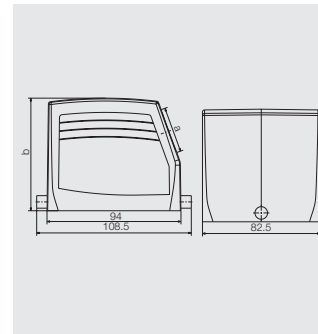

RockStar® Housings IP65 / NEMA Type 4X

End locking, lower side

Size 10

Hood

Hood, Cable Entry sideways

a	Version	Cover	b (mm)	Designation	Order No.
M32	with thread		79	HDC 32B TSLU 1M32G	1788420000
PG 29	with thread		79	HDC 32B TSLU 1PG29G	1667120000

D

Hood, Cable Entry at top

a	Version	Cover	b (mm)	Designation	Order No.
M32	with thread		79	HDC 32B TOLU 1M32G	1788450000
PG 29	w. cable gland		79	HDC 32B TOLU 1PG 29G	1219300000

End locking, lower side

Size 10

Base

Bulkhead housing

Version	Cover	b (mm)	Designation	Order No.
	with cover	55	HDC 32B ADLU	1219800000
	without cover	38	HDC 32B ALU	1219500000

Base housing

a	Version	Cover	b (mm)	Designation	Order No.
M32	with thread	without cover	79	HDC 32B SLU 1M32G	1902670000
M32	with thread	with cover	96	HDC 32B SDLU 1M32G	1902650000
M32	with thread	without cover	79	HDC 32B SLU 2M32G	1788470000
M32	with thread	with cover	96	HDC 32B SDLU 2M32G	1788490000