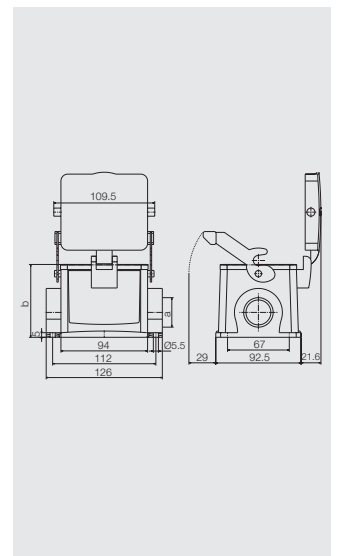

RockStar® Housings IP65 / NEMA Type 4X

End locking, lower side

Size 10

Hood

Hood, Cable Entry sideways

a	Version	Cover	b (mm)	Designation	Order No.
M32	with thread		79	HDC 32B TSLU 1M32G	1788420000
PG 29	with thread		79	HDC 32B TSLU 1PG29G	1667120000

D

Hood, Cable Entry at top

a	Version	Cover	b (mm)	Designation	Order No.
M32	with thread		79	HDC 32B TOLU 1M32G	1788450000
PG 29	w. cable gland		79	HDC 32B TOLU 1PG 29G	1219300000

End locking, lower side

Size 10

Base

Bulkhead housing

Version	Cover	b (mm)	Designation	Order No.
	with cover	55	HDC 32B ADLU	1219800000
	without cover	38	HDC 32B ALU	1219500000

Base housing

a	Version	Cover	b (mm)	Designation	Order No.
M32	with thread	without cover	79	HDC 32B SLU 1M32G	1902670000
M32	with thread	with cover	96	HDC 32B SDLU 1M32G	1902650000
M32	with thread	without cover	79	HDC 32B SLU 2M32G	1788470000
M32	with thread	with cover	96	HDC 32B SDLU 2M32G	1788490000

D

Coupling hood

a	Version	Cover	b (mm)	Designation	Order No.
M32	with thread		83	HDC 32B KLU 1M32G	1788500000