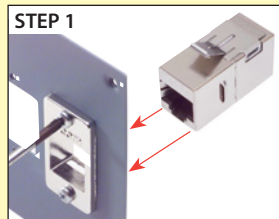

Easily install a premium ECF coupler kit

See The Video
www.L-com.com/Videos/A09

Secure frame in specified opening with supplied hardware and align coupler in proper orientation to the opening.