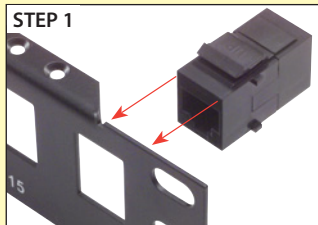

**Easily install a premium ECF coupler kit**

**See The Video**  
[www.L-com.com/Videos/A09](http://www.L-com.com/Videos/A09)

Secure frame in specified opening with supplied hardware and align coupler in proper orientation to the opening.

Seat bottom retainer and pivot coupler upward while depressing upper retainer.

Coupler fully seated.

<b>✓RoHS</b>	<b>RJ45 (8x8) Keystone Feed-Thru Couplers - Shielded and Unshielded Category 3, 5E and 6</b>					
TDG1026KC3	Category 3 Unshielded RJ45 (8x8) Keystone Feed-thru Coupler	3.99	3.59	3.19	2.79	2.39
TDG1026KS-8P	Category 3 Shielded RJ45 (8x8) Keystone Feed-thru Coupler	8.95	8.06	7.16	6.27	5.37
TDG1026KC5	Category 5E Unshielded RJ45 (8x8) Keystone Feed-thru Coupler	8.95	8.06	7.16	6.27	5.37
TDG1026KS-C5E	Category 5E Shielded RJ45 (8x8) Keystone Feed-thru Coupler	10.95	9.86	8.76	7.67	6.57
TDG1026KC6	Category 6 Unshielded RJ45 (8x8) Keystone Feed-thru Coupler	9.95	8.96	7.96	6.97	5.97
TDG1026KS-C6	Category 6 Shielded RJ45 (8x8) Keystone Feed-thru Coupler	12.95	11.66	10.36	9.07	7.77

**Easily panel mount a keystone style connector**

**See The Video**  
[www.L-com.com/Videos/A10](http://www.L-com.com/Videos/A10)

Keystone style refers to the snap-in mounting mechanism that many manufacturers have adopted.