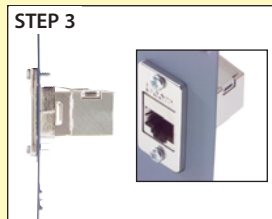

<b>✓RoHS</b>	<b>Premium Panel Mounted Modular Coupler Kits - Category 3, 5E and 6 - Shielded and Unshielded</b>					
ECF504-C3	Category 3 Unshielded RJ45 (8x8) Deluxe Panel Coupler Kit	6.95	6.39	5.84	5.28	4.73
ECF504-SC3	Category 3 Shielded RJ45 (8x8) Deluxe Panel Coupler Kit	8.95	8.23	7.52	6.80	6.09
ECF504-C5	Category 5E Unshielded RJ45 (8x8) Deluxe Panel Coupler Kit	9.95	9.15	8.36	7.56	6.77
ECF504-SC5E	Category 5E Shielded RJ45 (8x8) Deluxe Panel Coupler Kit	11.95	10.99	10.04	9.08	8.13
ECF504-C6	Category 6 Unshielded RJ45 (8x8) Deluxe Panel Coupler Kit	11.95	10.99	10.04	9.08	8.13
ECF504-SC6	Category 6 Shielded RJ45 (8x8) Deluxe Panel Coupler Kit	13.95	12.83	11.72	10.60	9.49

**Easily install a premium ECF coupler kit**

**See The Video**  
[www.L-com.com/Videos/A09](http://www.L-com.com/Videos/A09)

Secure frame in specified opening with supplied hardware and align coupler in proper orientation to the opening.

Seat bottom retainer and pivot coupler upward while depressing upper retainer.

Coupler fully seated.

<b>✓RoHS</b>	<b>RJ45 (8x8) Keystone Feed-Thru Couplers - Shielded and Unshielded Category 3, 5E and 6</b>					
TDG1026KC3	Category 3 Unshielded RJ45 (8x8) Keystone Feed-thru Coupler	3.99	3.59	3.19	2.79	2.39
TDG1026KS-8P	Category 3 Shielded RJ45 (8x8) Keystone Feed-thru Coupler	8.95	8.06	7.16	6.27	5.37
TDG1026KC5	Category 5E Unshielded RJ45 (8x8) Keystone Feed-thru Coupler	8.95	8.06	7.16	6.27	5.37
TDG1026KS-C5E	Category 5E Shielded RJ45 (8x8) Keystone Feed-thru Coupler	10.95	9.86	8.76	7.67	6.57
TDG1026KC6	Category 6 Unshielded RJ45 (8x8) Keystone Feed-thru Coupler	9.95	8.96	7.96	6.97	5.97
TDG1026KS-C6	Category 6 Shielded RJ45 (8x8) Keystone Feed-thru Coupler	12.95	11.66	10.36	9.07	7.77