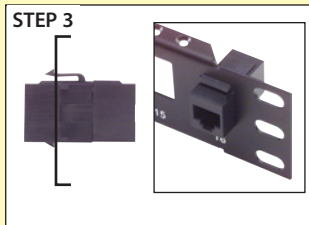

Seat bottom retainer and pivot coupler upward while depressing upper retainer.

Coupler fully seated.

<b>✓RoHS</b>	<b>RJ45 (8x8) Keystone Feed-Thru Couplers - Shielded and Unshielded Category 3, 5E and 6</b>					
TDG1026KC3	Category 3 Unshielded RJ45 (8x8) Keystone Feed-thru Coupler	3.99	3.59	3.19	2.79	2.39
TDG1026KS-8P	Category 3 Shielded RJ45 (8x8) Keystone Feed-thru Coupler	8.95	8.06	7.16	6.27	5.37
TDG1026KC5	Category 5E Unshielded RJ45 (8x8) Keystone Feed-thru Coupler	8.95	8.06	7.16	6.27	5.37
TDG1026KS-C5E	Category 5E Shielded RJ45 (8x8) Keystone Feed-thru Coupler	10.95	9.86	8.76	7.67	6.57
TDG1026KC6	Category 6 Unshielded RJ45 (8x8) Keystone Feed-thru Coupler	9.95	8.96	7.96	6.97	5.97
TDG1026KS-C6	Category 6 Shielded RJ45 (8x8) Keystone Feed-thru Coupler	12.95	11.66	10.36	9.07	7.77

**Easily panel mount a keystone style connector**

**See The Video**  
[www.L-com.com/Videos/A10](http://www.L-com.com/Videos/A10)

Keystone style refers to the snap-in mounting mechanism that many manufacturers have adopted.

Align connector in proper orientation to the opening.

Seat bottom retainer and pivot connector upward while depressing upper retainer.

Connector fully seated.

**We answer your technical questions**

See a complete list of frequently asked questions at [L-com.com/FAQS](http://L-com.com/FAQS)