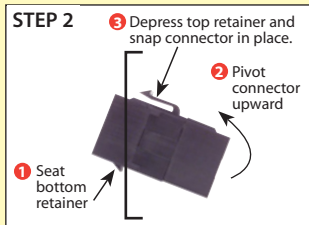

**Easily install a premium ECF coupler kit**

**See The Video**  
[www.L-com.com/Videos/A09](http://www.L-com.com/Videos/A09)

Secure frame in specified opening with supplied hardware and align coupler in proper orientation to the opening.

Seat bottom retainer and pivot coupler upward while depressing upper retainer.

Coupler fully seated.

<b>✓RoHS</b>	<b>RJ45 (8x8) Keystone Feed-Thru Couplers - Shielded and Unshielded Category 3, 5E and 6</b>					
TDG1026KC3	Category 3 Unshielded RJ45 (8x8) Keystone Feed-thru Coupler	3.99	3.59	3.19	2.79	2.39
TDG1026KS-8P	Category 3 Shielded RJ45 (8x8) Keystone Feed-thru Coupler	8.95	8.06	7.16	6.27	5.37
TDG1026KC5	Category 5E Unshielded RJ45 (8x8) Keystone Feed-thru Coupler	8.95	8.06	7.16	6.27	5.37
TDG1026KS-C5E	Category 5E Shielded RJ45 (8x8) Keystone Feed-thru Coupler	10.95	9.86	8.76	7.67	6.57
TDG1026KC6	Category 6 Unshielded RJ45 (8x8) Keystone Feed-thru Coupler	9.95	8.96	7.96	6.97	5.97
TDG1026KS-C6	Category 6 Shielded RJ45 (8x8) Keystone Feed-thru Coupler	12.95	11.66	10.36	9.07	7.77

**Easily panel mount a keystone style connector**

**See The Video**  
[www.L-com.com/Videos/A10](http://www.L-com.com/Videos/A10)

Keystone style refers to the snap-in mounting mechanism that many manufacturers have adopted.

Align connector in proper orientation to the opening.

Seat bottom retainer and pivot connector upward while depressing upper retainer.

Connector fully seated.

**We answer your technical questions**

See a complete list of frequently asked questions at [L-com.com/FAQS](http://L-com.com/FAQS)