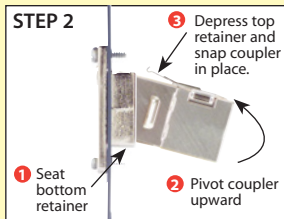

<b>✓RoHS</b>	<b>Category 5E and Category 6 Tool-less Keystone Jacks - RJ45 EIA568A/B</b>					
ECFTL5E-BLK	Category 5E Keystone Jack, 110 / RJ45 (8x8) 568A/B Black	8.95	8.77	8.41	7.88	6.71
ECFTL5E-IV	Category 5E Keystone Jack, 110 / RJ45 (8x8) 568A/B Ivory	8.95	8.77	8.41	7.88	6.71
ECFTL5E-WT	Category 5E Keystone Jack, 110 / RJ45 (8x8) 568A/B White	8.95	8.77	8.41	7.88	6.71
ECFTL6-BLK	Category 6 Keystone Jack, 110 / RJ45 (8x8) 568A/B Black	9.95	9.75	9.35	8.76	7.46
ECFTL6-IV	Category 6 Keystone Jack, 110 / RJ45 (8x8) 568A/B Ivory	9.95	9.75	9.35	8.76	7.46
ECFTL6-WT	Category 6 Keystone Jack, 110 / RJ45 (8x8) 568A/B White	9.95	9.75	9.35	8.76	7.46

<b>✓RoHS</b>	<b>Premium Panel Mounted Modular Coupler Kits - Category 3, 5E and 6 - Shielded and Unshielded</b>					
ECF504-C3	Category 3 Unshielded RJ45 (8x8) Deluxe Panel Coupler Kit	6.95	6.39	5.84	5.28	4.73
ECF504-SC3	Category 3 Shielded RJ45 (8x8) Deluxe Panel Coupler Kit	8.95	8.23	7.52	6.80	6.09
ECF504-C5	Category 5E Unshielded RJ45 (8x8) Deluxe Panel Coupler Kit	9.95	9.15	8.36	7.56	6.77
ECF504-SC5E	Category 5E Shielded RJ45 (8x8) Deluxe Panel Coupler Kit	11.95	10.99	10.04	9.08	8.13
ECF504-C6	Category 6 Unshielded RJ45 (8x8) Deluxe Panel Coupler Kit	11.95	10.99	10.04	9.08	8.13
ECF504-SC6	Category 6 Shielded RJ45 (8x8) Deluxe Panel Coupler Kit	13.95	12.83	11.72	10.60	9.49

**Easily install a premium ECF coupler kit**

**See The Video**  
[www.L-com.com/Videos/A09](http://www.L-com.com/Videos/A09)

Secure frame in specified opening with supplied hardware and align coupler in proper orientation to the opening.

Align connector in proper orientation to the opening.

Seat bottom retainer and pivot connector upward while depressing upper retainer.

Connector fully seated.

**We answer your technical questions**

See a complete list of frequently asked questions at [L-com.com/FAQS](http://L-com.com/FAQS)