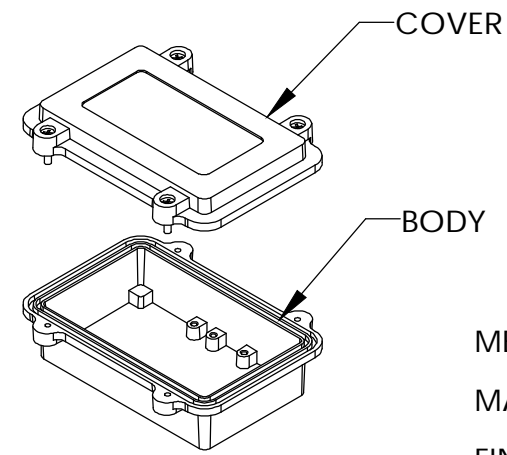

FOUR (4) M4x0.7 PITCH x 20mm (.787") LG. STAINLESS STEEL CAPTIVE SCREWS

Ø.175 x .315 DEEP BLIND HOLE (4x)
 {ACCEPTS M5 x 10mm (.394") LG. SELF-TAPPING SCREWS (NOT SUPPLIED)}

MEETS NEMA 1, 2, 4, 4X, 12, 13 AND IP65 RATINGS

MATERIAL - ALUMINUM ALLOY ADC-12

FINISH - NATURAL (NO SUFFIX PART NO.)
 - SMOOTH BLACK (-B SUFFIX PART NO.)

TOLERANCES: ALL HOLE DIAMETERS ±.005
 ALL OTHER DIMENSIONS ±.015