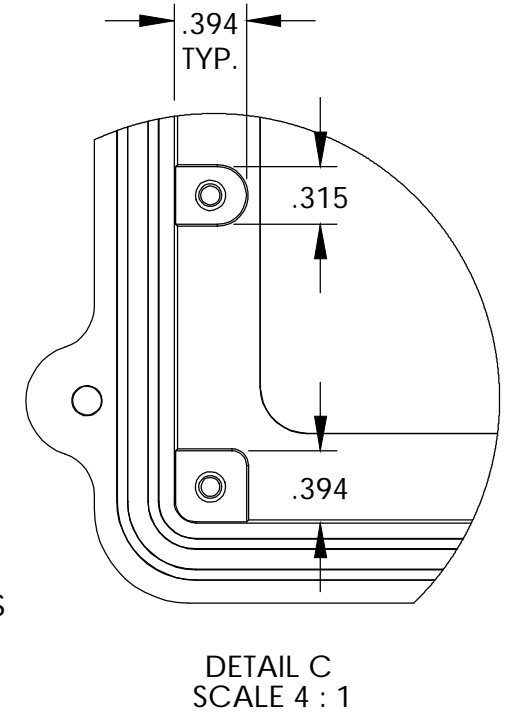

FOUR (4) M4x0.7 PITCH x 20mm (.787") LG. STAINLESS STEEL CAPTIVE SCREWS

Ø.175 x .315 DEEP BLIND HOLE (4x)
 {ACCEPTS M5 x 10mm (.394") LG. SELF-TAPPING SCREWS (NOT SUPPLIED)}

MEETS NEMA 1, 2, 4, 4X, 12, 13 AND IP65 RATINGS

MATERIAL - ALUMINUM ALLOY ADC-12

FINISH - NATURAL (NO SUFFIX PART NO.)
 - SMOOTH BLACK (-B SUFFIX PART NO.)

TOLERANCES: ALL HOLE DIAMETERS ±.005
 ALL OTHER DIMENSIONS ±.015