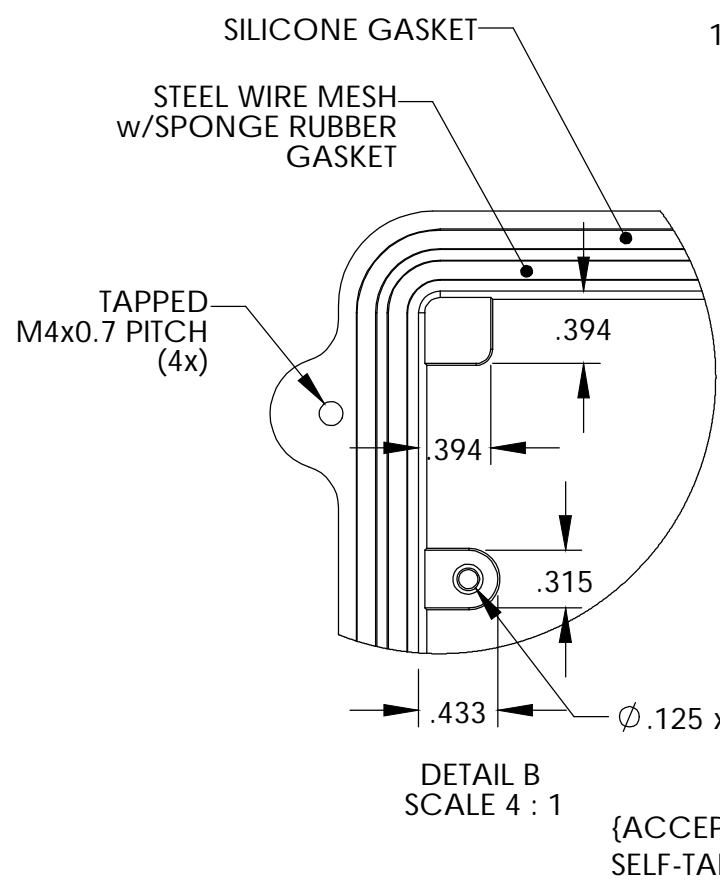

FOUR (4) M4x0.7 PITCH x 20mm (.787") LG. STAINLESS STEEL CAPTIVE SCREWS

Ø.175 x .315 DEEP BLIND HOLE (4x)
 {ACCEPTS M5 x 10mm (.394") LG. SELF-TAPPING SCREWS (NOT SUPPLIED)}

MEETS NEMA 1, 2, 4, 4X, 12, 13 AND IP65 RATINGS

MATERIAL - ALUMINUM ALLOY ADC-12

FINISH - NATURAL (NO SUFFIX PART NO.)
 - SMOOTH BLACK (-B SUFFIX PART NO.)

TOLERANCES: ALL HOLE DIAMETERS ±.005
 ALL OTHER DIMENSIONS ±.015