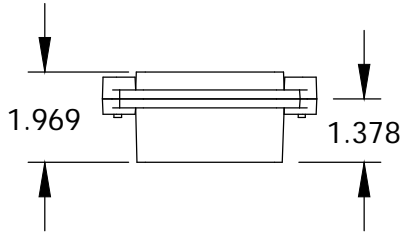

FOUR (4) M4x0.7 PITCH x 20mm (.787") LG. STAINLESS STEEL CAPTIVE SCREWS

Ø.175 x .315 DEEP BLIND HOLE (4x)
 {ACCEPTS M5 x 10mm (.394") LG. SELF-TAPPING SCREWS (NOT SUPPLIED)}

MEETS NEMA 1, 2, 4, 4X, 12, 13 AND IP65 RATINGS

MATERIAL - ALUMINUM ALLOY ADC-12

FINISH - NATURAL (NO SUFFIX PART NO.)
 - SMOOTH BLACK (-B SUFFIX PART NO.)

TOLERANCES: ALL HOLE DIAMETERS ±.005
 ALL OTHER DIMENSIONS ±.015