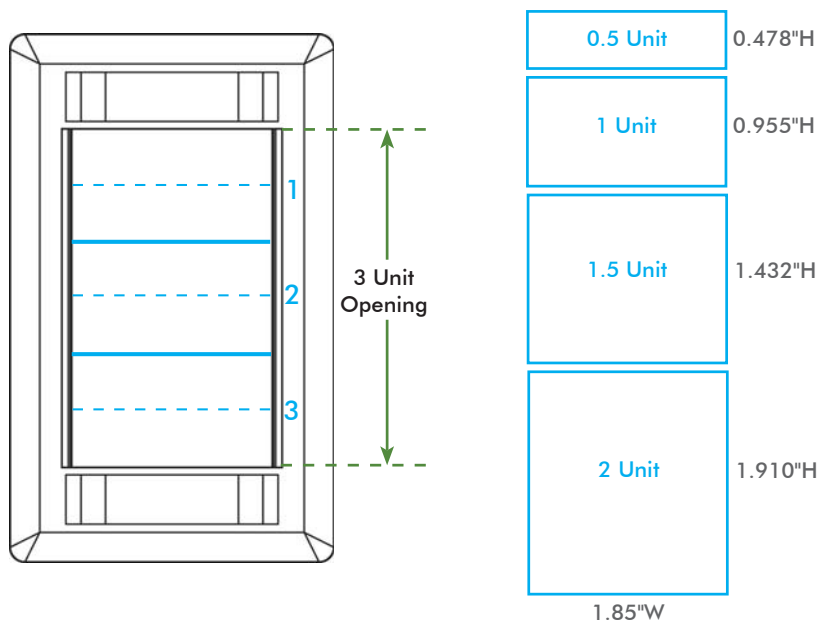

iSTATION™ Unloaded Modules

	KEYSTONE 1-port, Flat 1 Unit	KEYSTONE 2-port, Flat 1 Unit	KEYSTONE 1-port, Angled 1.5 Unit	KEYSTONE 2-port, Angled 1.5 Unit	SC ANGLED 1 Duplex 1.5 Unit	SC ANGLED 2 Duplex 2 Unit
Color	Catalog No.	Catalog No.	Catalog No.	Catalog No.	Catalog No.	Catalog No.
See below	IM1K1XX	IM2K1XX	IM1KA15XX ✓10G	IM2KA15XX ✓10G	IM1SCA15XX	IM2SCA2XX

	BLANK 0.5 Unit	BLANK 1 Unit	BLANK 1.5 Unit	KEYSTONE Recessed angle 1-Port, 1.5 Unit	KEYSTONE Recessed angle 2-Port, 1.5 Unit
Color	Catalog No.	Catalog No.	Catalog No.	Catalog No.	Catalog No.
See below	IMB05XX	IMB1XX	IMB15XX	IM11A15XX	IM21A15XX

Blank 15-pin/9-pin HDMI iSTATION™ Modules and Frames

Blank, 1U HD15/9-pin or HDMI	Blank Angled, 1.5U HD15/9-pin or HDMI	Blank, 1.5U HD15/9-pin or HDMI with 3.5mm Stereo Jack	Blank, 2U HD15/9-pin or HDMI with 3.5mm SJ+AV Conn	Blank Decorator Frame HD15/9-pin or HDMI 1-Gang
IMBDS1XX	IMBDSA15XX	IMB15315XX	IMB153X2XX	ISFB15XX

The iSTATION™ Frames accept 3 iSTATION™ 3 Units of module combinations in a Single-gang opening. See below for details.

Module Color Options

AL=Almond	BK=Black	EI=Electric Ivory	GY=Gray	LA=Light Almond	OW=Office White	W=White