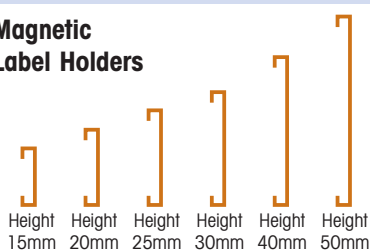

- Instant and highly visible identification
- Easy to update and cut to size
- Standard sizes supplied from stock

Our magnetic and self-adhesive label holders are supplied from stock in pre-cut lengths but special sizes can be supplied on request. Each holder is supplied with white card inserts and a cover strip. Pre-printed inserts can also be supplied for each of the holders incorporating barcodes and location codes. Please contact our sales office for further details.

Ref	Size (H x W)	Pack
ML18	15mm x 80mm	100
ML28X	20mm x 80mm	100
ML28	25mm x 80mm	100
ML38	30mm x 80mm	100
ML48	40mm x 80mm	100
ML58	50mm x 80mm	100
ML150	15mm x 500mm	20
ML250X	20mm x 500mm	20
ML250	25mm x 500mm	20
ML350	30mm x 500mm	20
ML450	40mm x 500mm	20
ML550	50mm x 500mm	20
MLR1	15mm x 50M	1
MLR2X	20mm x 50M	1
MLR2	25mm x 50M	1
MLR3	30mm x 50M	1
MLR4	40mm x 50M	1
MLR5	50mm x 50M	1

Magnetic Label Holders

Self-adhesive Label Holders

Self-adhesive offers a long term option of fixing label holders and more stability in environments where the labels need to be changed frequently.

Ref	Size (H x W)	Pack
AL18	15mm x 80mm	100
AL38	30mm x 80mm	100
AL58	50mm x 80mm	100
AL1/10	15mm x 1M	10
AL3/10	30mm x 1M	10
AL5/10	50mm x 1M	10