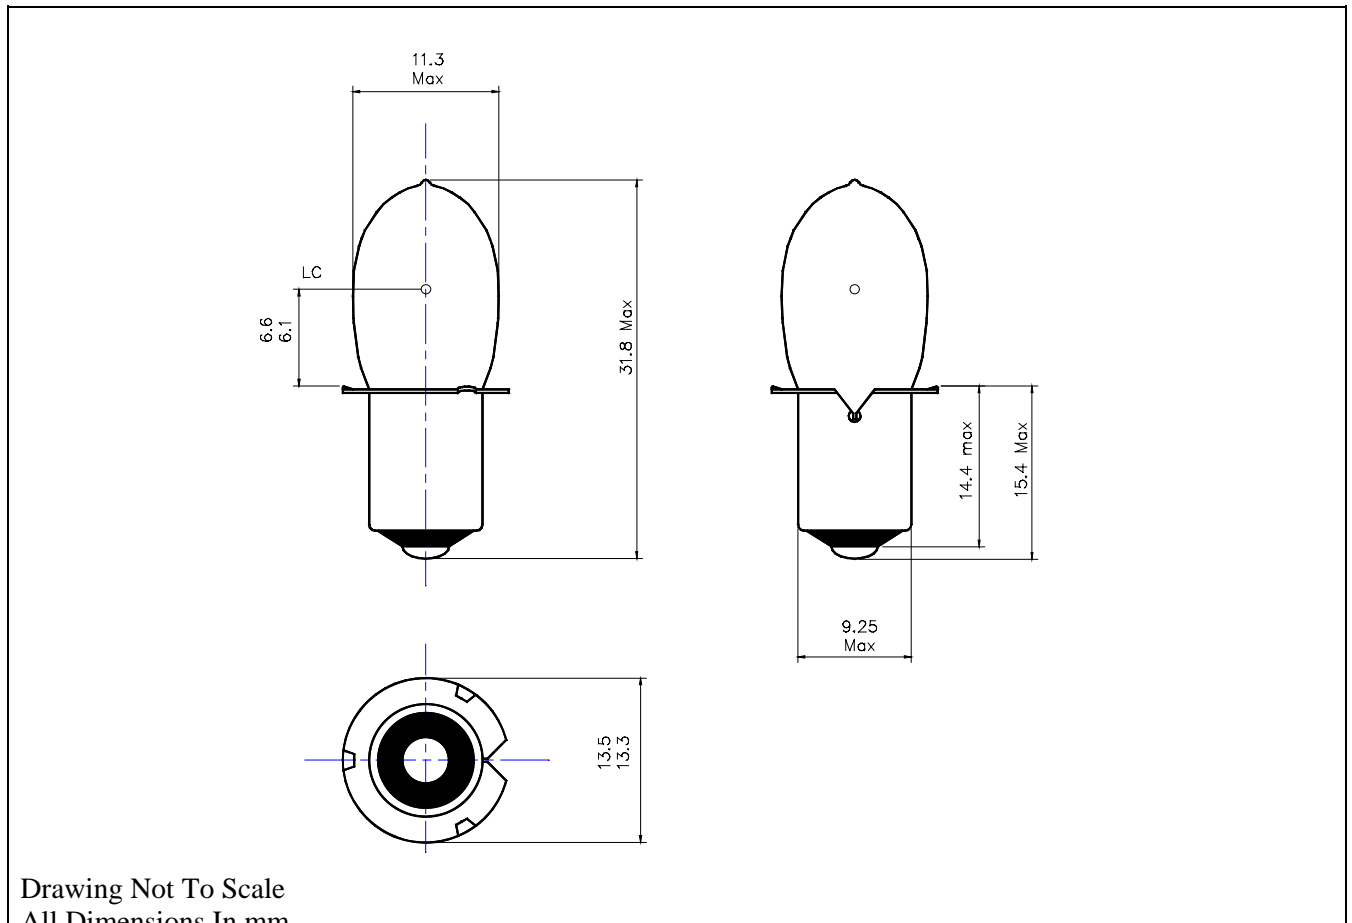

**PRODUCT
DATA SHEET**

Type	Size	Rating	Description	Part No.
Incandescent	B-3½	See Table	Krypton Pre-Focus (torch)	1321XXXX

PHOTOMETRY DATA

PART NO	TEST VOLTS	FIL	CURRENT (A)	LIGHT OUTPUT (Lm)	Fill gas
		SHAPE	Nom.	Nom.	
13211000	2.4	C-2R	0.83	18	Krypton
13211327	3.6	C-2R	0.75	45	Krypton
13211430	6.0	C-2R	0.75	75	Krypton
13211440	7.2	C-2R	0.75	100	Krypton
13212000	12.0	C-2R	0.25	34	None

NOTES:

- 1) Nickel plated pre-focus cap, type P13.5s to BS EN60061-1, sheet 7004-40-2.

Issue No.	Date	C.N. No.	Drawn	Tech	QA
1	09/05/07		BCW		