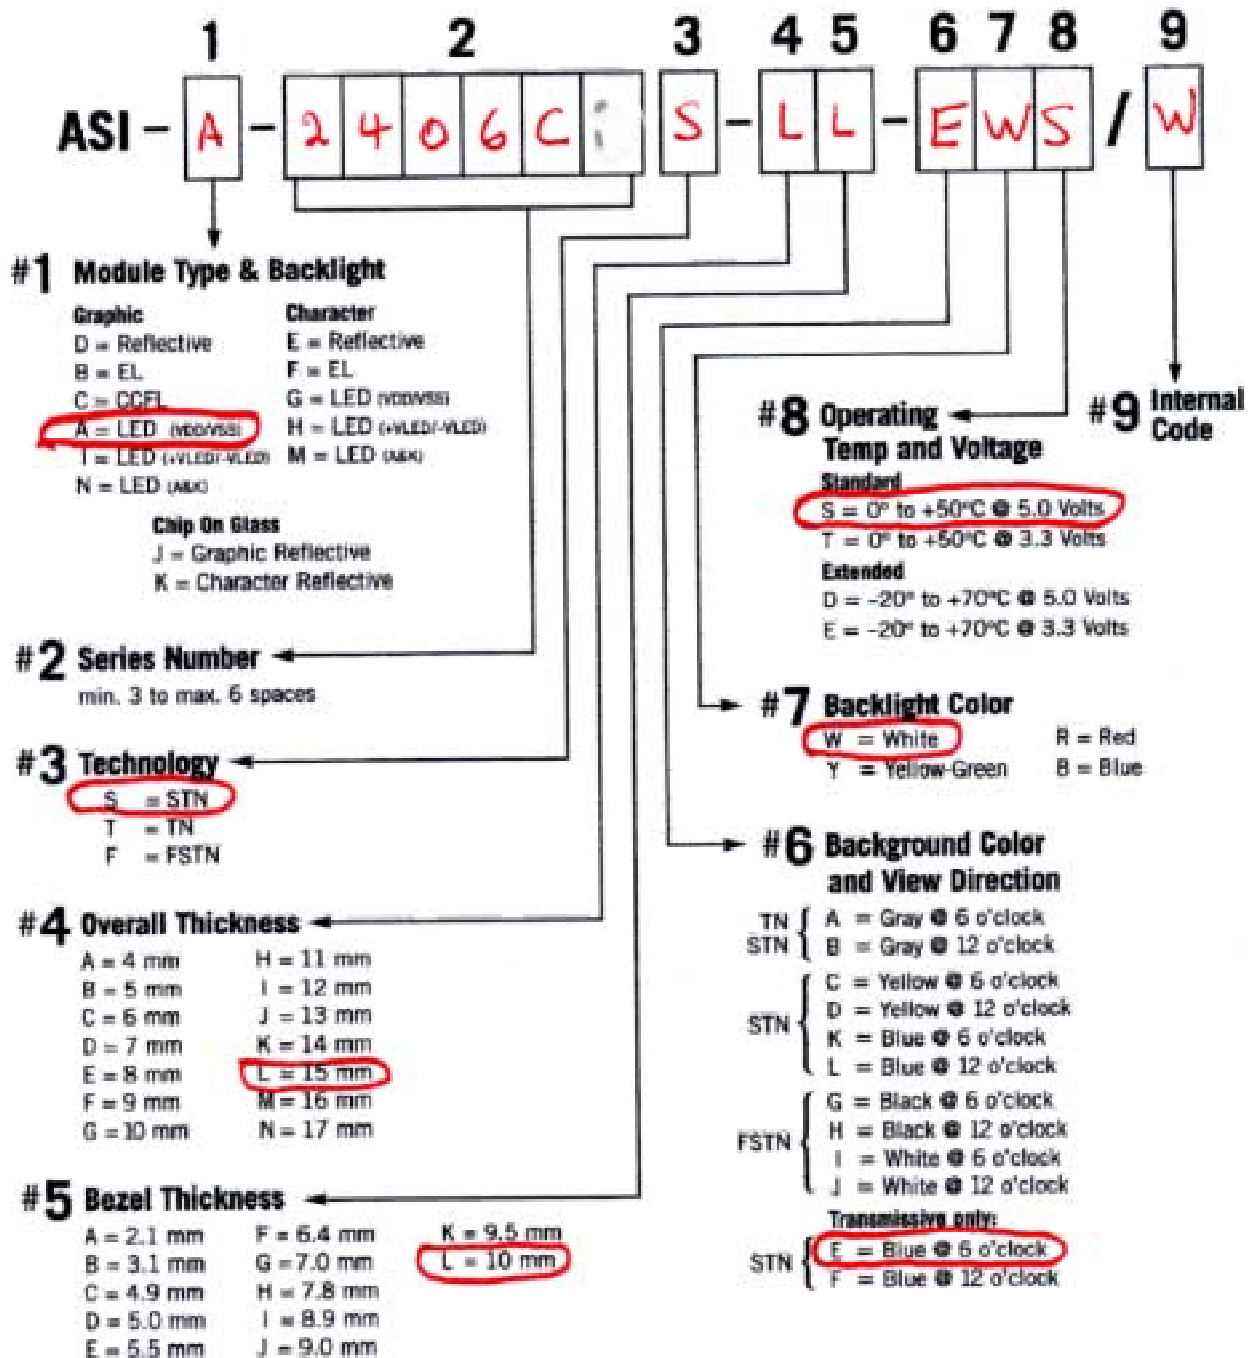

MODEL NO : ASI\_-2406CS-LL\_ WS/W

# LCD MODULE PART NUMBERING SYSTEM

NOTE: Some options may not be available in specific modules. Please contact your Sales Representative to check availability.