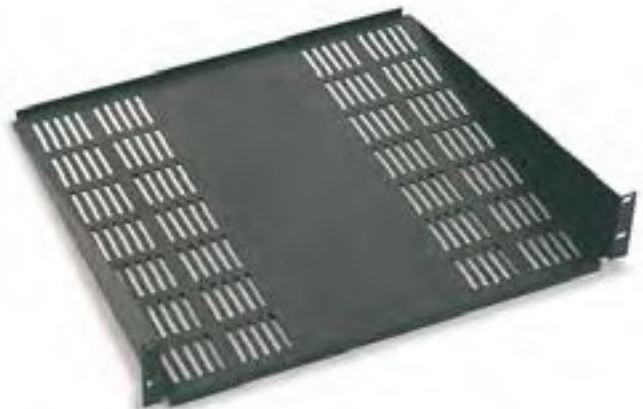

## Fix tray Plateau fixe

- Manufactured in steel, 1.5 mm thick. Easy assembly, attached to the rack at four anchoring points with M6 bolts.
- Attachment points adaptable to variations in the depth of the 19" sections.
- Recommended maximum static load: 60 Kg.
- Standard ventilation slots.
- **Finish:** Grey Graphite colour epoxy paint.
- **Packaging unit:** One tray with corresponding locking elements.
- **Option:** tray reinforced for loads of up to 100 Kg (on request).

- *Structure en acier d'une épaisseur de 1,5 mm. Montage facile au moyen de quatre points de fixation au rack par vis M6.*
- *Fixations réglables en fonction de la profondeur des profilés de 19".*
- *Charge statique maximum recommandée : 60 kg.*
- *Rainures standard de ventilation.*
- *Finition: Peinture époxy coloris gris graphite.*
- *Unité d'emballage: 1 plateau, éléments de fixation.*
- *Option: Plateau renforcé pouvant supporter des charges jusqu'à 100 kg (sur commande).*

## Cantilever tray Plateau 19", 2U

- Manufactured in steel, 1.5 mm thick. 19" assembly with four anchoring points on the front sections. Recommended maximum static load: 20 Kg.
- Standard ventilation slots.
- Front fastening height: 2U.
- **Standard depths:** 280/400 mm.
- **Finish:** Grey Graphite epoxy paint.
- **Packaging unit:** 1 tray.

## HOST tray Plateau HOST

- For holding equipment units (LOGIC 600 X 900) and for separating the access of different users. Included with the LOGIC Host.
- Manufactured in steel, 1.5 mm thick.
- **Finish:** Grey Graphite epoxy paint.
- **Packaging unit:** 1 tray, assembly hardware.