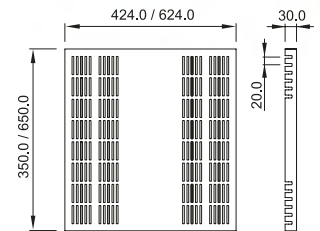

## Fix tray Plateau fixe

- Manufactured in steel, 1.5 mm thick. Easy assembly, attached to the rack at four anchoring points with M6 bolts.
- Attachment points adaptable to variations in the depth of the 19" sections.
- Recommended maximum static load: 60 Kg.
- Standard ventilation slots.
- **Finish:** Grey Graphite colour epoxy paint.
- **Packaging unit:** One tray with corresponding locking elements.
- **Option:** tray reinforced for loads of up to 100 Kg (on request).

- *Structure en acier d'une épaisseur de 1,5 mm. Montage facile au moyen de quatre points de fixation au rack par vis M6.*
- *Fixations réglables en fonction de la profondeur des profilés de 19".*
- *Charge statique maximum recommandée : 60 kg.*
- *Rainures standard de ventilation.*
- *Finition: Peinture époxy coloris gris graphite.*
- *Unité d'emballage: 1 plateau, éléments de fixation.*
- *Option: Plateau renforcé pouvant supporter des charges jusqu'à 100 kg (sur commande).*

Code	Width/Largeur	Depth/Profond. LOGIC
32215900	"19"	600
32215901	"19"	900
32215902	"26" On request/Sur commande	600
32215903	"26" On request/Sur commande	900

## Cantilever tray Plateau 19", 2U

- Manufactured in steel, 1.5 mm thick. 19" assembly with four anchoring points on the front sections. Recommended maximum static load: 20 Kg.
- Standard ventilation slots.
- Front fastening height: 2U.
- **Standard depths:** 280/400 mm.
- **Finish:** Grey Graphite epoxy paint.
- **Packaging unit:** 1 tray.