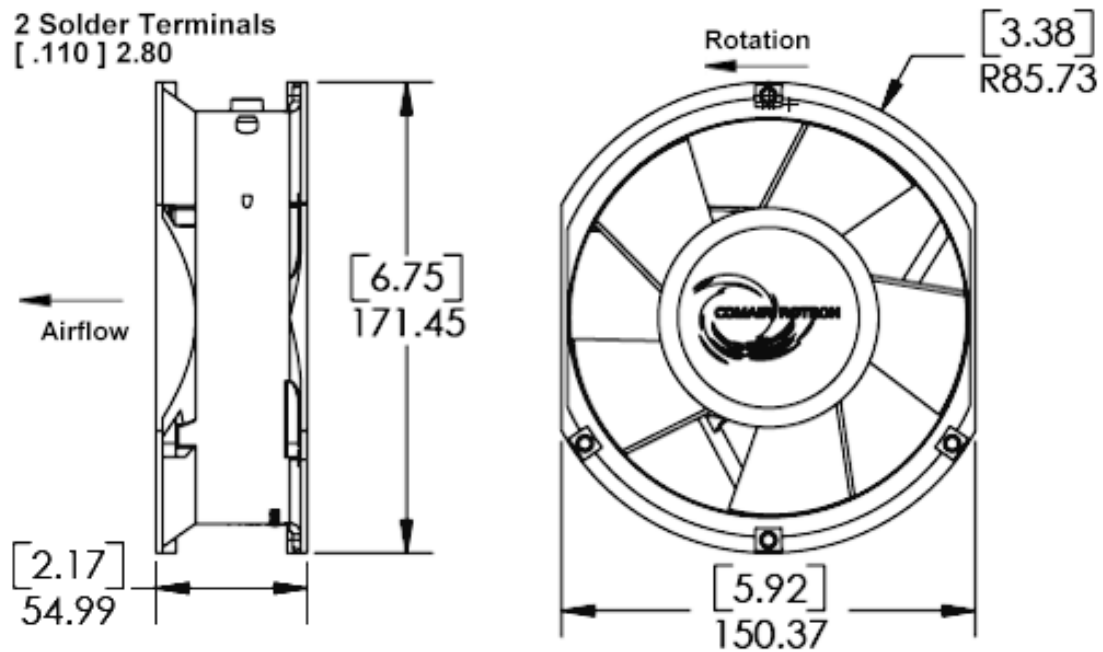

Mechanical Specifications

Dimensions:	6.77in x 5.91in x 2.17in
Weight	36.0 oz
Max Airflow @ 0 in H₂O	282.0 CFM
Max Pressure @ 0 CFM	0.840 in H₂O
Noise	56.6 dBA

Mechanical Drawing

Detailed Drawing

Printer-Friendly Datasheet

Options

Part Number	Model Number	Bearing Type	Fan Rotation	Termination	In-Stock (Click 'Yes' for current stock)
031844	MA77B3	Ball	Normal	0.110 Terminals	Yes
032962	MA77B6	Ball	Normal	12 in Leads Min	No