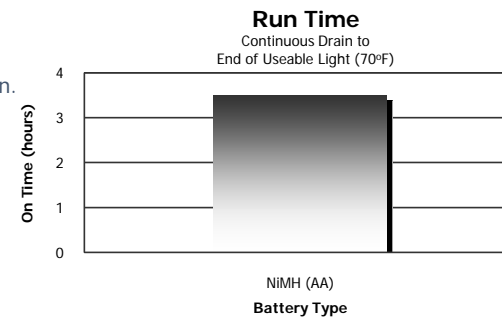

Performance: