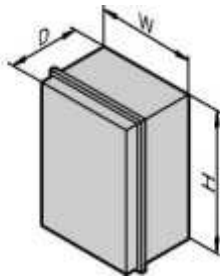

Case

[Print page](#)
**Article number: A664CHSCFG**

- Type of protection IP 66
- Integrated threaded insert for mounting of e.g. mounting plate

**Delivery comprises:** assembled

Item	Qty	Description
1	1	Case of fibreglass reinforced Polyester, light-grey
2	1	Door of fibreglass reinforced Polyester, light-grey
3	4	Wall-mounting bracket
4	1	Assembly kit

**Technical data:**

Description	Height H	Width W	Depth D
With plain door	165 mm	165 mm	117 mm

**Accessories:**

Article number	Description
AL48	Quick release fastener, PU 4 pieces