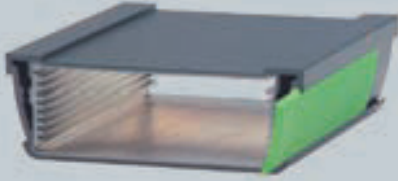

ALUSTYLE ACCESSORIES

Decor strip AS 20-... DS

The decor strip is used to give the enclosure an individual design. It is available in dark grey, green, blue, red and orange, and fits into the side system groove. The material used ensures that it is very easy to hold the profile firmly in mobile use. Other uses for the decor strips include as fill strips for the tower foot and the set-up foot and as decor strips for wall fitting

Wall fitting AS 0030- ... WB

The wall fitting is supplied as standard with the side covers and is designed to ensure that the screw holes can be closed by means of the standard decor strips. It is available for standard lengths 100 mm, 150 mm and 200 mm for profile sizes AS 830, AS 1030 and AS 1230.