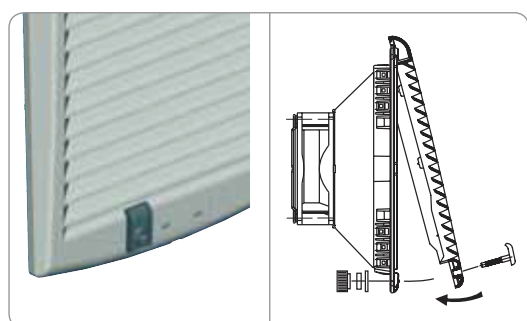

Anti-vandalism kit

- Prevents the grille from being opened from the outside.
- The unlocking thumbwheel is accessed from the inside of the wall-mounting enclosure.
- RAL 7011 colour (same material as the grille: ASA PC).

Minor packaging	Reference
2	NSYCAAPV