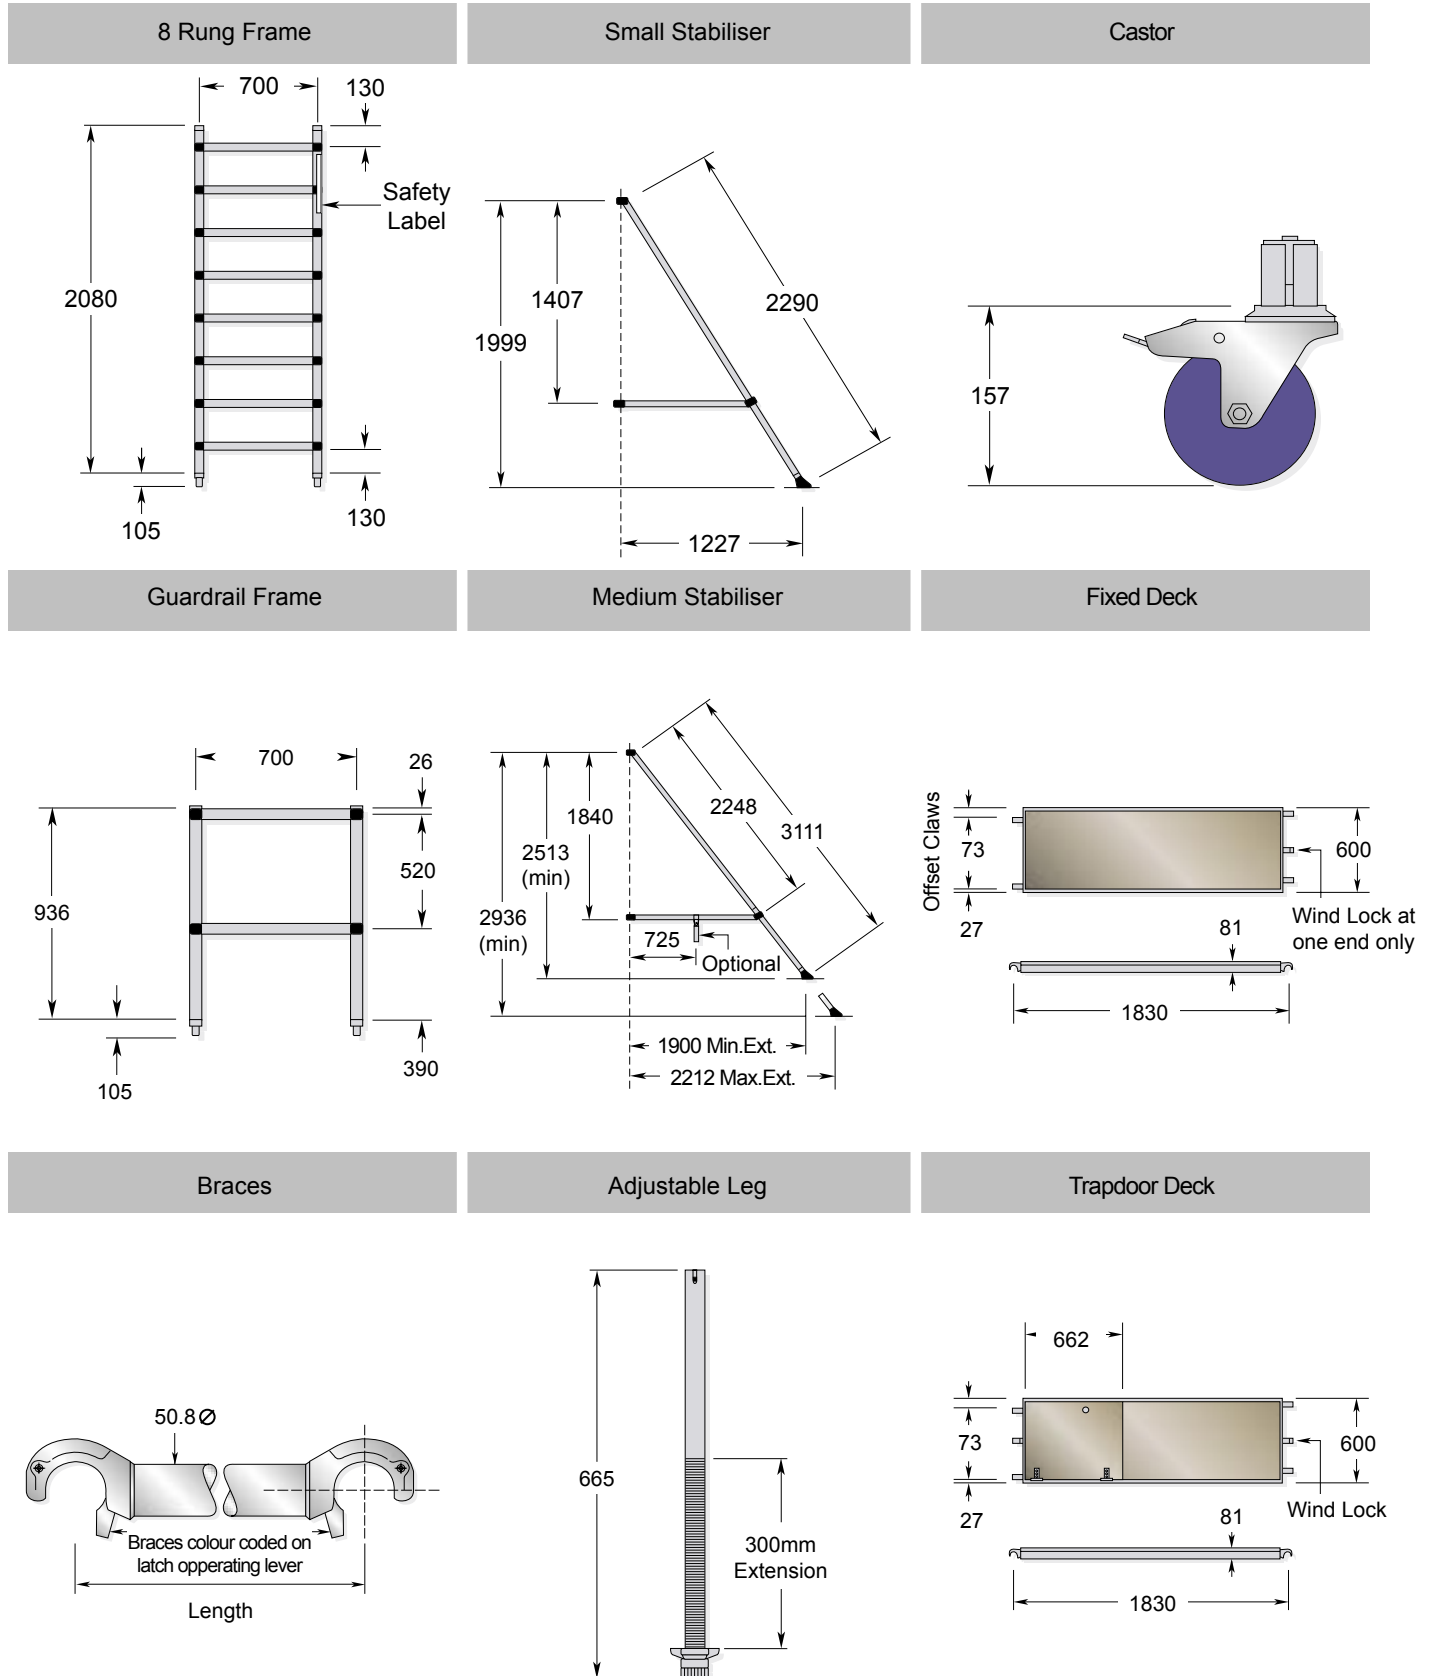

MiniMax Pack Details

Safe Working Height 2.60m
Platform Height 0.60m
Base Pack

Safe Working Height 3.70m
Platform Height 1.70m
Base Pack + Guardrails + 2 x Small Stabiliser Packs

Safe Working Height 5.70m
Platform Height 3.70m
Base Pack + Guardrail Pack + Extension Pack
+ 2 x Small Stabiliser Packs

Safe Working Height 7.80m
Platform Height 5.80m
Base Pack + Guardrail Pack + 2 x Extension Packs
+ 2 x Medium Stabiliser Packs

MiniMax Component Technical Details (Dimensions are in millimetres)

Order Code	Component Name	Weight (kg)
370518	Base Pack	34.0
378518	Base Unit	7.5
372518	Guardrail Pack	15.6
371518	Extension Pack	44.1
373518	Small Stabiliser Pack	11.6
374518	Medium Stabiliser Pack	18.0
379518	Adjustable Leg Pack	5.0
000622	End Toeboard	1.0
576917	Side Toeboard	2.3
000621	1.8m Horizontal Brace (handrail)	1.2