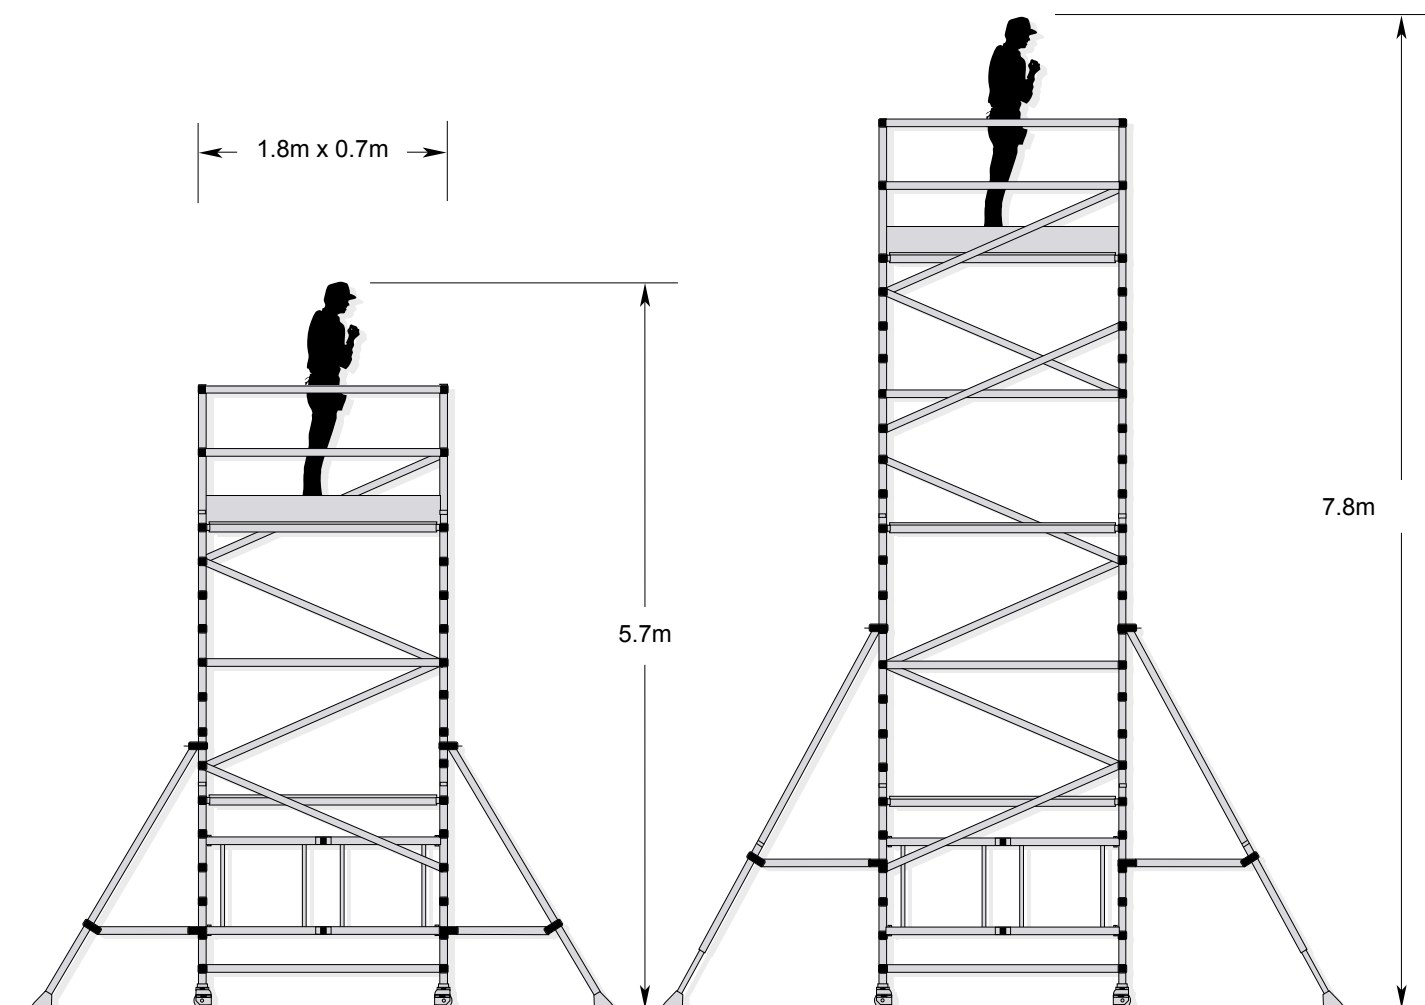

MiniMax Pack Details

Safe Working Height 2.60m
Platform Height 0.60m
Base Pack

Safe Working Height 3.70m
Platform Height 1.70m
Base Pack + Guardrails + 2 x Small Stabiliser Packs

Safe Working Height 5.70m
Platform Height 3.70m
Base Pack + Guardrail Pack + Extension Pack
+ 2 x Small Stabiliser Packs

Safe Working Height 7.80m
Platform Height 5.80m
Base Pack + Guardrail Pack + 2 x Extension Packs
+ 2 x Medium Stabiliser Packs

MiniMax Component Technical Details (Dimensions are in millimetres)

Order Code	Component Name	Weight (kg)
370518	Base Pack	34.0
378518	Base Unit	7.5
372518	Guardrail Pack	15.6
371518	Extension Pack	44.1
373518	Small Stabiliser Pack	11.6
374518	Medium Stabiliser Pack	18.0
379518	Adjustable Leg Pack	5.0
000622	End Toeboard	1.0
576917	Side Toeboard	2.3
000621	1.8m Horizontal Brace (handrail)	1.2