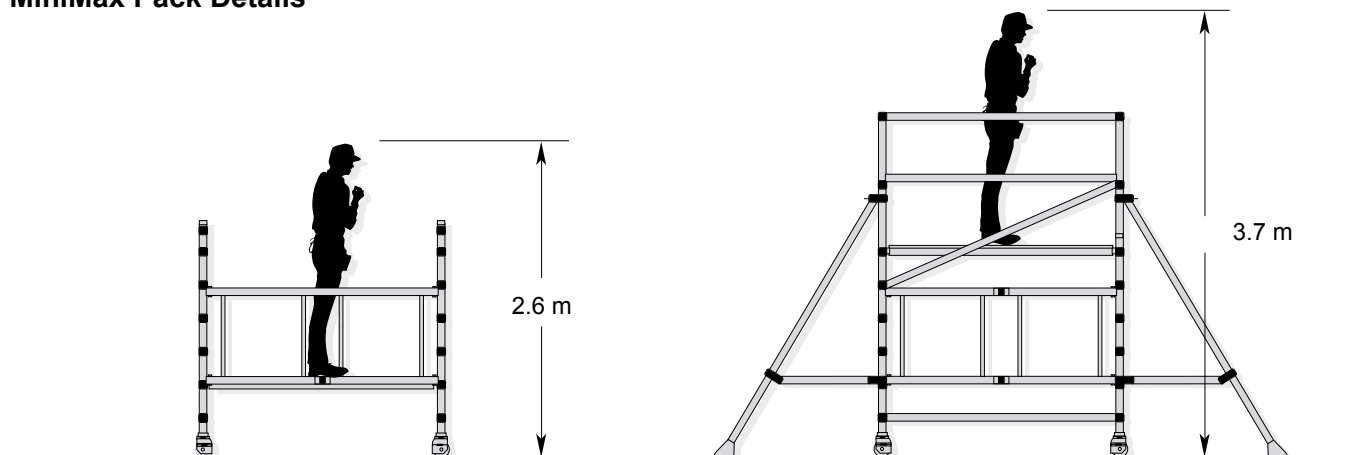

MiniMax Pack Details

Safe Working Height 2.60m
Platform Height 0.60m
Base Pack

Safe Working Height 3.70m
Platform Height 1.70m
Base Pack + Guardrails + 2 x Small Stabiliser Packs

Safe Working Height 5.70m
Platform Height 3.70m
Base Pack + Guardrail Pack + Extension Pack
+ 2 x Small Stabiliser Packs

Safe Working Height 7.80m
Platform Height 5.80m
Base Pack + Guardrail Pack + 2 x Extension Packs
+ 2 x Medium Stabiliser Packs

MiniMax Component Technical Details (Dimensions are in millimetres)

Order Code	Component Name	Weight (kg)
370518	Base Pack	34.0
378518	Base Unit	7.5
372518	Guardrail Pack	15.6
371518	Extension Pack	44.1
373518	Small Stabiliser Pack	11.6
374518	Medium Stabiliser Pack	18.0
379518	Adjustable Leg Pack	5.0
000622	End Toeboard	1.0
576917	Side Toeboard	2.3
000621	1.8m Horizontal Brace (handrail)	1.2