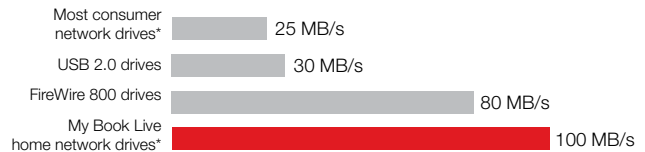

Leading-edge performance

Designed around the most recent advances in Ethernet chip technology, this product delivers read speeds up to 100 MB/s. That's four times faster than most consumer network drives in this category today.

*Network read speeds on a Gigabit Ethernet connection.

Product Specifications

INTERFACE

Gigabit Ethernet

DIMENSIONS

Height: 6.6 in (167 mm)
Depth: 5.5 in (139 mm)
Width: 2.0 in (50 mm)
Weight: 2.41 lb (1.09 kg)

SYSTEM COMPATIBILITY

Windows® XP®, Windows Vista®, Windows 7
Mac OS® X Leopard®, Snow Leopard™
DLNA/UPnP™ enabled devices

CAPACITIES AND MODELS

2 TB WDBACG0020HCH
1 TB WDBACG0010HCH

KIT CONTENTS

Home network drive
Ethernet cable
AC power adapter
Installation and software CD
Quick Install Guide

OPERATING SPECIFICATIONS

Data transfer rate: 10/100/1000 Mb/s compatible Ethernet
Operating temperature: 5°C to 35°C
Non-op. temperature: -20°C to 65°C