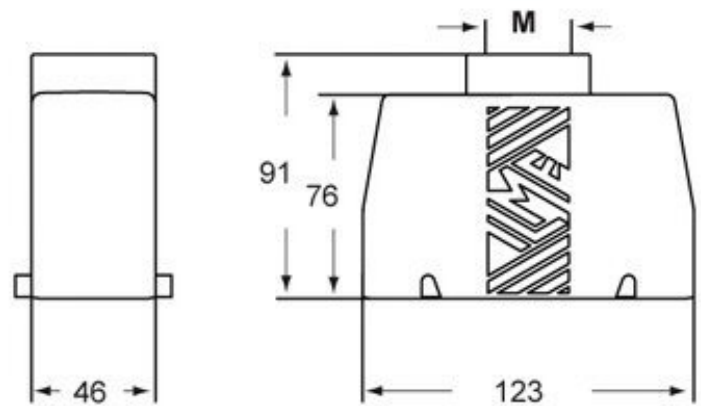

Product Sheet

Part Number: TMAV 24.32

Dimensions in mm

Family	TC - TM insulating enclosures
Version	insulating version
Series	hoods for two levers
Product type	with 4 pegs
Type	top entry
IP degree of protection	IP65 (EN 60529) degree of protection (UL Type 12)
Cable entry	M 32
Fixing centre distance	size "104.27"
Material	insulating
Notes	The enclosures ensure IP protection rating when mated and locked. To be complete with cable glands.