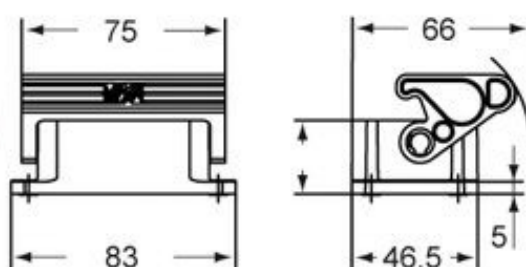

Product Sheet

Part Number: TCHI 06 L

Dimensions in mm

Panel cut-out

Family	TC - TM insulating enclosures
Version	insulating version
Series	bulkhead mounting housings with single lever
Product type	with one lever in thermoplastic material
IP degree of protection	IP65 (EN 60529) degree of protection (UL Type 12)
Fixing centre distance	size "44.27"
Material	insulating
Notes	The enclosures ensure IP protection rating when mated and locked. To be complete with cable glands.

The information and the dimensions are not binding and may be changed without prior notice.