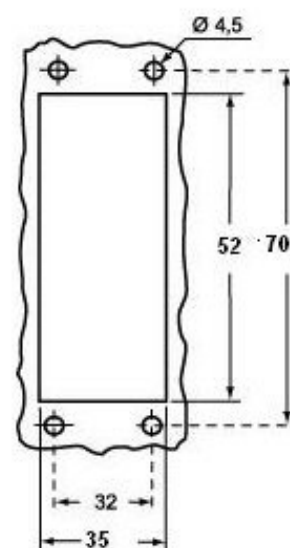

Product Sheet

Part Number: TCHI 06 L

Dimensions in mm

Panel cut-out

Family	TC - TM insulating enclosures
Version	insulating version
Series	bulkhead mounting housings with single lever
Product type	with one lever in thermoplastic material
IP degree of protection	IP65 (EN 60529) degree of protection (UL Type 12)
Fixing centre distance	size "44.27"
Material	insulating
Notes	The enclosures ensure IP protection rating when mated and locked. To be complete with cable glands.

The information and the dimensions are not binding and may be changed without prior notice.