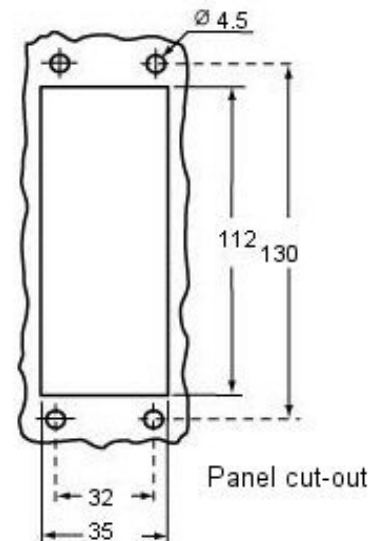

Product Sheet

Part Number: TCHI 24

Dimensions in mm

Family	TC - TM insulating enclosures
Version	insulating version
Series	bulkhead mounting housings with 2 levers or 4 pegs
Product type	with two levers in thermoplastic material
IP degree of protection	IP65 (EN 60529) degree of protection (UL Type 12)
Fixing centre distance	size "104.27"
Material	insulating
Notes	The enclosures ensure IP protection rating when mated and locked. To be complete with cable glands.

The information and the dimensions are not binding and may be changed without prior notice.