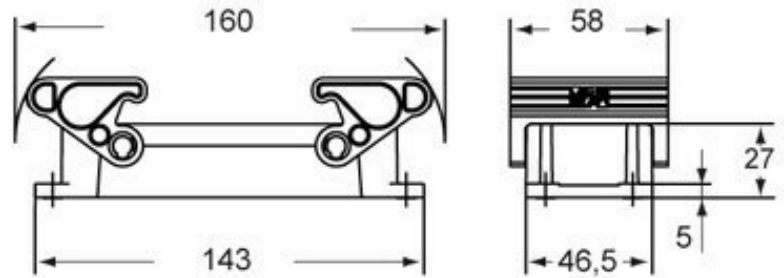

Product Sheet

Part Number: TCHI 24

Dimensions in mm

Family	TC - TM insulating enclosures
Version	insulating version
Series	bulkhead mounting housings with 2 levers or 4 pegs
Product type	with two levers in thermoplastic material
IP degree of protection	IP65 (EN 60529) degree of protection (UL Type 12)
Fixing centre distance	size "104.27"
Material	insulating
Notes	The enclosures ensure IP protection rating when mated and locked. To be complete with cable glands.

The information and the dimensions are not binding and may be changed without prior notice.