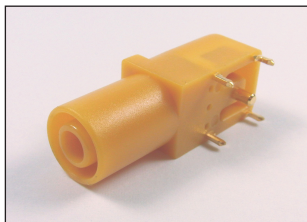

CLIFF

4mm PANEL SOCKET S16N-PC

FCR7350B S16N-PC Black

4mm shrouded socket. Mates with shrouded or unshrouded plugs. Gold plated
Rated: 1KV CAT III - 24A

FCR7350R S16N-PC Red

4mm shrouded socket. Mates with shrouded or unshrouded plugs. Gold plated
Rated: 1KV CAT III - 24A

FCR7350G S16N-PC Green

4mm shrouded socket. Mates with shrouded or unshrouded plugs. Gold plated
Rated: 1KV CAT III - 24A

FCR7350L S16N-PC Blue

4mm shrouded socket. Mates with shrouded or unshrouded plugs. Gold plated
Rated: 1KV CAT III - 24A

FCR7350Y S16N-PC Yellow

4mm shrouded socket. Mates with shrouded or unshrouded plugs. Gold plated
Rated: 1KV CAT III - 24A

For further information, contact: sales@cliffuk.co.uk

Cliff Electronic Components Limited,
76 Holmethorpe Avenue, Holmethorpe Ind. Estate,
Redhill, Surrey RH1 2PF U.K.
Tel: +44 (0)1737 771375 Fax: +44 (0)1737 766012