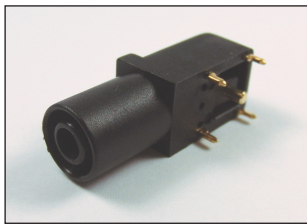

CLIFF

4mm PANEL SOCKET S16N-PC

FCR7350B S16N-PC Black

4mm shrouded socket. Mates with shrouded or unshrouded plugs. Gold plated
Rated: 1KV CAT III - 24A

FCR7350R S16N-PC Red

4mm shrouded socket. Mates with shrouded or unshrouded plugs. Gold plated
Rated: 1KV CAT III - 24A

FCR7350G S16N-PC Green

4mm shrouded socket. Mates with shrouded or unshrouded plugs. Gold plated
Rated: 1KV CAT III - 24A

FCR7350L S16N-PC Blue

4mm shrouded socket. Mates with shrouded or unshrouded plugs. Gold plated
Rated: 1KV CAT III - 24A

FCR7350Y S16N-PC Yellow

4mm shrouded socket. Mates with shrouded or unshrouded plugs. Gold plated
Rated: 1KV CAT III - 24A

For further information, contact: sales@cliffuk.co.uk

Cliff Electronic Components Limited,
76 Holmethorpe Avenue, Holmethorpe Ind. Estate,
Redhill, Surrey RH1 2PF U.K.
Tel: +44 (0)1737 771375 Fax: +44 (0)1737 766012