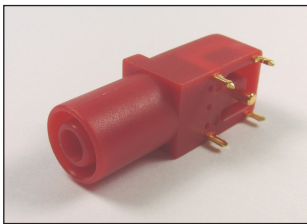

CLIFF

4mm PANEL SOCKET S16N-PC

FCR7350B S16N-PC Black

4mm shrouded socket. Mates with shrouded or unshrouded plugs. Gold plated
Rated: 1KV CAT III - 24A

FCR7350R S16N-PC Red

4mm shrouded socket. Mates with shrouded or unshrouded plugs. Gold plated
Rated: 1KV CAT III - 24A

FCR7350G S16N-PC Green

4mm shrouded socket. Mates with shrouded or unshrouded plugs. Gold plated
Rated: 1KV CAT III - 24A

FCR7350L S16N-PC Blue

4mm shrouded socket. Mates with shrouded or unshrouded plugs. Gold plated
Rated: 1KV CAT III - 24A

FCR7350Y S16N-PC Yellow

4mm shrouded socket. Mates with shrouded or unshrouded plugs. Gold plated
Rated: 1KV CAT III - 24A

For further information, contact: sales@cliffuk.co.uk

Cliff Electronic Components Limited,
76 Holmethorpe Avenue, Holmethorpe Ind. Estate,
Redhill, Surrey RH1 2PF U.K.
Tel: +44 (0)1737 771375 Fax: +44 (0)1737 766012