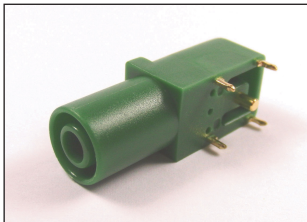

CLIFF

4mm PANEL SOCKET S16N-PC

FCR7350B S16N-PC Black

4mm shrouded socket. Mates with shrouded or unshrouded plugs. Gold plated
Rated: 1KV CAT III - 24A

FCR7350R S16N-PC Red

4mm shrouded socket. Mates with shrouded or unshrouded plugs. Gold plated
Rated: 1KV CAT III - 24A

FCR7350G S16N-PC Green

4mm shrouded socket. Mates with shrouded or unshrouded plugs. Gold plated
Rated: 1KV CAT III - 24A

FCR7350L S16N-PC Blue

4mm shrouded socket. Mates with shrouded or unshrouded plugs. Gold plated
Rated: 1KV CAT III - 24A

FCR7350Y S16N-PC Yellow

4mm shrouded socket. Mates with shrouded or unshrouded plugs. Gold plated
Rated: 1KV CAT III - 24A

For further information, contact: sales@cliffuk.co.uk

Cliff Electronic Components Limited,
76 Holmethorpe Avenue, Holmethorpe Ind. Estate,
Redhill, Surrey RH1 2PF U.K.
Tel: +44 (0)1737 771375 Fax: +44 (0)1737 766012