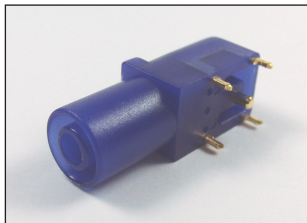

CLIFF

4mm PANEL SOCKET S16N-PC

FCR7350B S16N-PC Black

4mm shrouded socket. Mates with shrouded or unshrouded plugs. Gold plated
Rated: 1KV CAT III - 24A

FCR7350R S16N-PC Red

4mm shrouded socket. Mates with shrouded or unshrouded plugs. Gold plated
Rated: 1KV CAT III - 24A

FCR7350G S16N-PC Green

4mm shrouded socket. Mates with shrouded or unshrouded plugs. Gold plated
Rated: 1KV CAT III - 24A

FCR7350L S16N-PC Blue

4mm shrouded socket. Mates with shrouded or unshrouded plugs. Gold plated
Rated: 1KV CAT III - 24A

FCR7350Y S16N-PC Yellow

4mm shrouded socket. Mates with shrouded or unshrouded plugs. Gold plated
Rated: 1KV CAT III - 24A

For further information, contact: sales@cliffuk.co.uk

Cliff Electronic Components Limited,
76 Holmethorpe Avenue, Holmethorpe Ind. Estate,
Redhill, Surrey RH1 2PF U.K.
Tel: +44 (0)1737 771375 Fax: +44 (0)1737 766012