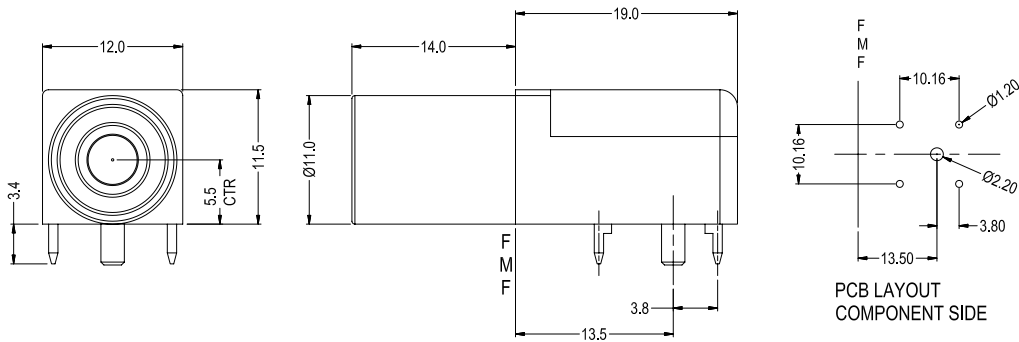

CLIFF

4mm PANEL SOCKET S16N-PC

FCR7350B S16N-PC Black

4mm shrouded socket. Mates with shrouded or unshrouded plugs. Gold plated
Rated: 1KV CAT III - 24A

FCR7350R S16N-PC Red

4mm shrouded socket. Mates with shrouded or unshrouded plugs. Gold plated
Rated: 1KV CAT III - 24A

FCR7350G S16N-PC Green

4mm shrouded socket. Mates with shrouded or unshrouded plugs. Gold plated
Rated: 1KV CAT III - 24A

FCR7350L S16N-PC Blue

4mm shrouded socket. Mates with shrouded or unshrouded plugs. Gold plated
Rated: 1KV CAT III - 24A

FCR7350Y S16N-PC Yellow

4mm shrouded socket. Mates with shrouded or unshrouded plugs. Gold plated
Rated: 1KV CAT III - 24A

For further information, contact: sales@cliffuk.co.uk

Cliff Electronic Components Limited,
76 Holmethorpe Avenue, Holmethorpe Ind. Estate,
Redhill, Surrey RH1 2PF U.K.
Tel: +44 (0)1737 771375 Fax: +44 (0)1737 766012