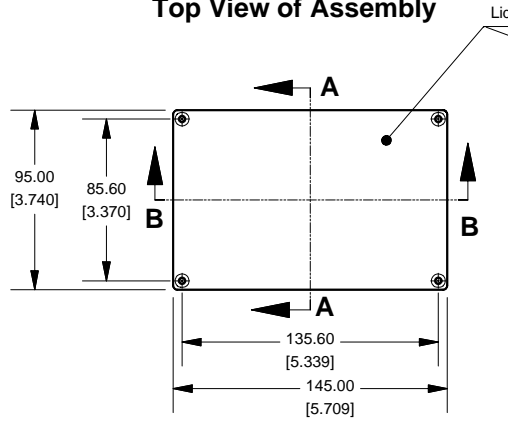

**Top View of Assembly**

**SECTION A-A  
End View of Assembly**

**Eddystone - Shallow Lid  
(10758PSLA)**

**SECTION B-B  
Side View of Assembly**

**Lid**

PART DESCRIPTION	
<b>Part Number:</b>	10758PSLA
<b>Material:</b>	Diecast Aluminum Alloy
<b>Screw Type:</b>	M3.5 x 6 taptite screws (Includes 4) (Screws accept POZIDRIV No.2 screwdriver)