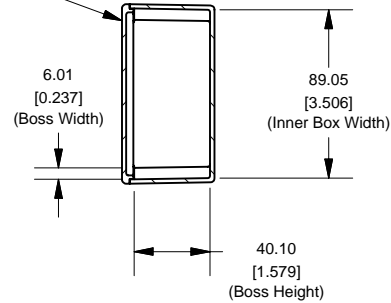

**Top View of Assembly**

**SECTION A-A  
End View of Assembly**

**Eddystone - Shallow Lid  
(10758PSLA)**

**SECTION B-B  
Side View of Assembly**

**Lid**

PART DESCRIPTION	
<b>Part Number:</b>	10758PSLA
<b>Material:</b>	Diecast Aluminum Alloy
<b>Screw Type:</b>	M3.5 x 6 taptite screws (Includes 4) (Screws accept POZIDRIV No.2 screwdriver)