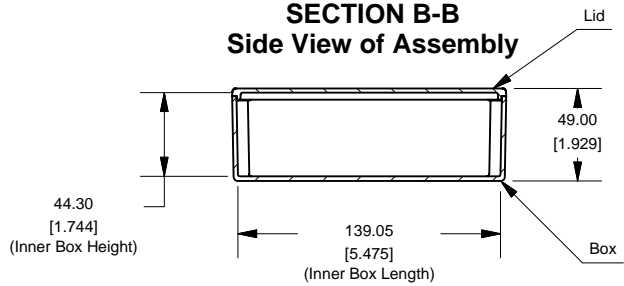

**Top View of Assembly**

**SECTION A-A  
End View of Assembly**

**Eddystone - Shallow Lid  
(10758PSLA)**

**SECTION B-B  
Side View of Assembly**

**Lid**

PART DESCRIPTION	
<b>Part Number:</b>	10758PSLA
<b>Material:</b>	Diecast Aluminum Alloy
<b>Screw Type:</b>	M3.5 x 6 taptite screws (Includes 4) (Screws accept POZIDRIV No.2 screwdriver)