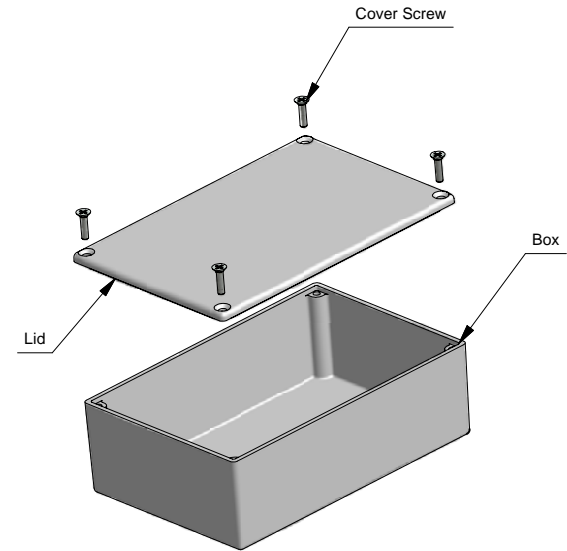

**Top View of Assembly**

**SECTION A-A  
End View of Assembly**

**Eddystone - Shallow Lid  
(10758PSLA)**

**SECTION B-B  
Side View of Assembly**

**Lid**

PART DESCRIPTION	
<b>Part Number:</b>	10758PSLA
<b>Material:</b>	Diecast Aluminum Alloy
<b>Screw Type:</b>	M3.5 x 6 taptite screws (Includes 4) (Screws accept POZIDRIV No.2 screwdriver)