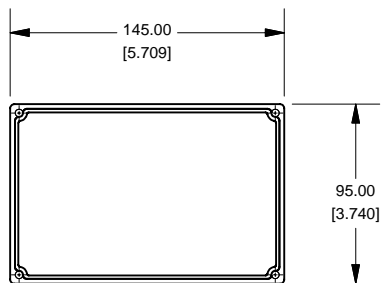

**Top View of Assembly**

**SECTION A-A  
End View of Assembly**

**Eddystone - Shallow Lid  
(10758PSLA)**

**SECTION B-B  
Side View of Assembly**

**Lid**

PART DESCRIPTION	
<b>Part Number:</b>	10758PSLA
<b>Material:</b>	Diecast Aluminum Alloy
<b>Screw Type:</b>	M3.5 x 6 taptite screws (Includes 4) (Screws accept POZIDRIV No.2 screwdriver)