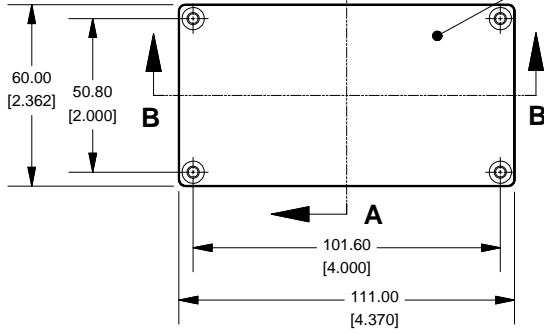

Top View of Assembly

SECTION A-A
End View of Assembly

**Eddystone - Deep Lid
(27134PDLA)**

SECTION B-B
Side View of Assembly

Lid

PART DESCRIPTION	
Part Number:	27134PDLA
Material:	Diecast Aluminum Alloy
Screw Type:	M3.5 x 6 taptite screws (Includes 4) (Screws accept POZIDRIV No.2 screwdriver)