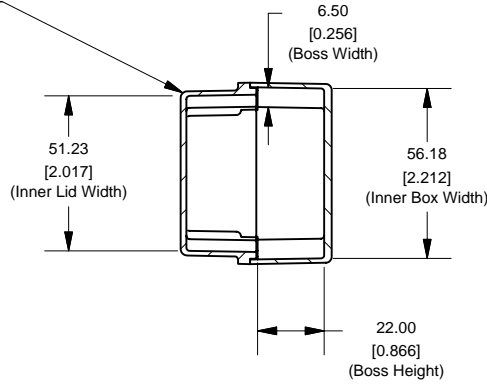

Top View of Assembly

SECTION A-A
End View of Assembly

**Eddystone - Deep Lid
(27134PDLA)**

SECTION B-B
Side View of Assembly

Lid

PART DESCRIPTION	
Part Number:	27134PDLA
Material:	Diecast Aluminum Alloy
Screw Type:	M3.5 x 6 taptite screws (Includes 4) (Screws accept POZIDRIV No.2 screwdriver)