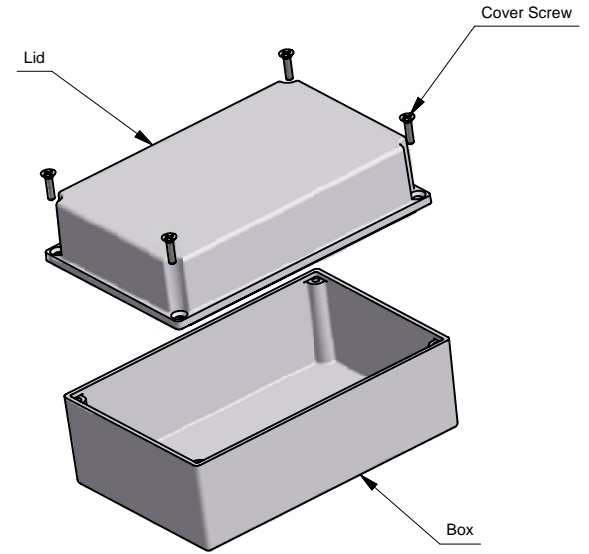

Top View of Assembly

SECTION A-A
End View of Assembly

**Eddystone - Deep Lid
(27134PDLA)**

SECTION B-B
Side View of Assembly

Lid

PART DESCRIPTION	
Part Number:	27134PDLA
Material:	Diecast Aluminum Alloy
Screw Type:	M3.5 x 6 taptite screws (Includes 4) (Screws accept POZIDRIV No.2 screwdriver)