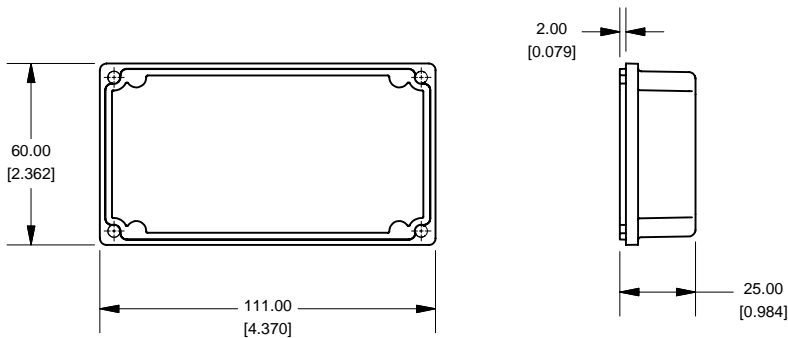

Top View of Assembly

SECTION A-A
End View of Assembly

**Eddystone - Deep Lid
(27134PDLA)**

SECTION B-B
Side View of Assembly

Lid

PART DESCRIPTION	
Part Number:	27134PDLA
Material:	Diecast Aluminum Alloy
Screw Type:	M3.5 x 6 taptite screws (Includes 4) (Screws accept POZIDRIV No.2 screwdriver)