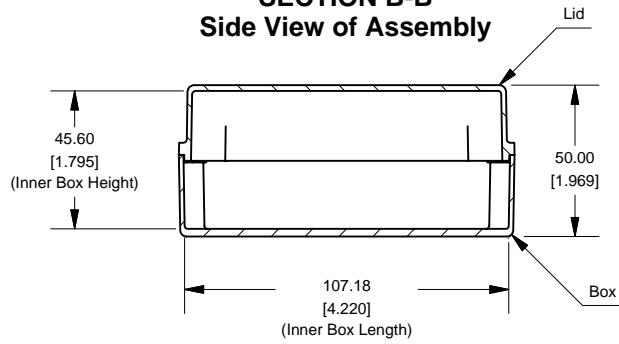

Top View of Assembly

SECTION A-A
End View of Assembly

**Eddystone - Deep Lid
(27134PDLA)**

SECTION B-B
Side View of Assembly

Lid

PART DESCRIPTION	
Part Number:	27134PDLA
Material:	Diecast Aluminum Alloy
Screw Type:	M3.5 x 6 taptite screws (Includes 4) (Screws accept POZIDRIV No.2 screwdriver)