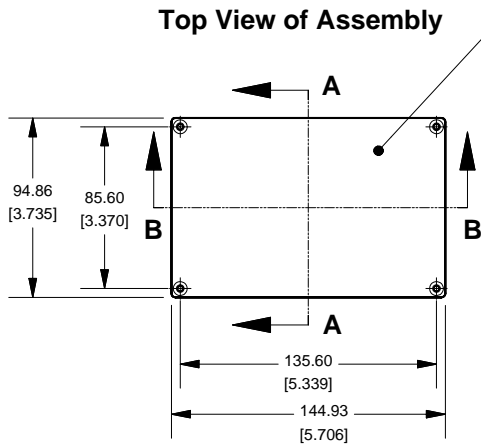

Top View of Assembly

**SECTION A-A
End View of Assembly**

**SECTION B-B
Side View of Assembly**

Lid

**Eddystone - Deep Lid
(10758PDLA)**

PART DESCRIPTION	
Part Number:	10758PDLA
Material:	Diecast Aluminum Alloy
Screw Type:	M3.5 x 6 taptite screws (Includes 4) (Screws accept POZIDRIV No.2 screwdriver)