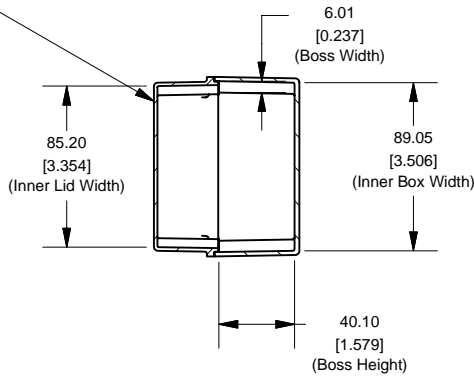

Top View of Assembly

**SECTION A-A
End View of Assembly**

**SECTION B-B
Side View of Assembly**

Lid

**Eddystone - Deep Lid
(10758PDLA)**

PART DESCRIPTION	
Part Number:	10758PDLA
Material:	Diecast Aluminum Alloy
Screw Type:	M3.5 x 6 taptite screws (Includes 4) (Screws accept POZIDRIV No.2 screwdriver)