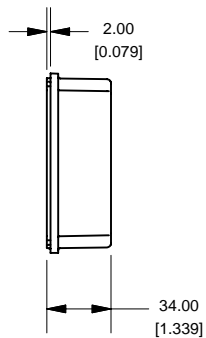

Top View of Assembly

**SECTION A-A
End View of Assembly**

**SECTION B-B
Side View of Assembly**

Lid

**Eddystone - Deep Lid
(10758PDLA)**

PART DESCRIPTION	
Part Number:	10758PDLA
Material:	Diecast Aluminum Alloy
Screw Type:	M3.5 x 6 taptite screws (Includes 4) (Screws accept POZIDRIV No.2 screwdriver)