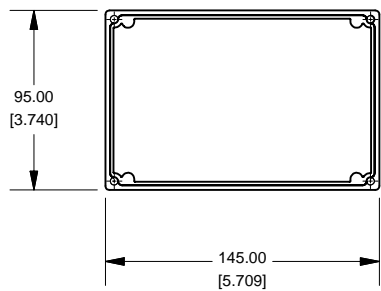

Top View of Assembly

**SECTION A-A
End View of Assembly**

**SECTION B-B
Side View of Assembly**

Lid

**Eddystone - Deep Lid
(10758PDLA)**

PART DESCRIPTION	
Part Number:	10758PDLA
Material:	Diecast Aluminum Alloy
Screw Type:	M3.5 x 6 taptite screws (Includes 4) (Screws accept POZIDRIV No.2 screwdriver)