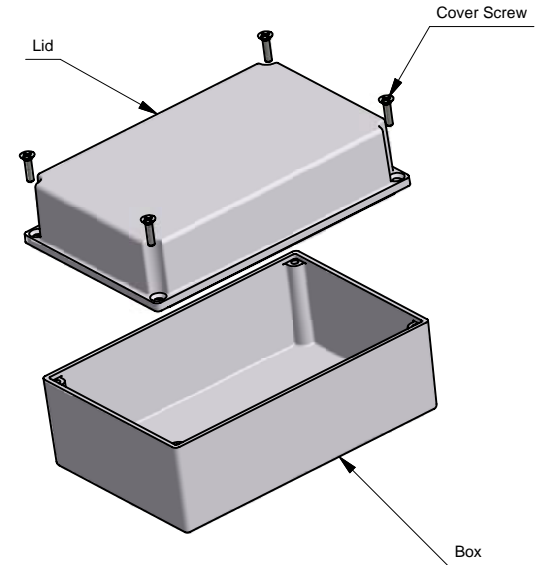

Top View of Assembly

**SECTION A-A
End View of Assembly**

**SECTION B-B
Side View of Assembly**

Lid

**Eddystone - Deep Lid
(10758PDLA)**

PART DESCRIPTION	
Part Number:	10758PDLA
Material:	Diecast Aluminum Alloy
Screw Type:	M3.5 x 6 taptite screws (Includes 4) (Screws accept POZIDRIV No.2 screwdriver)