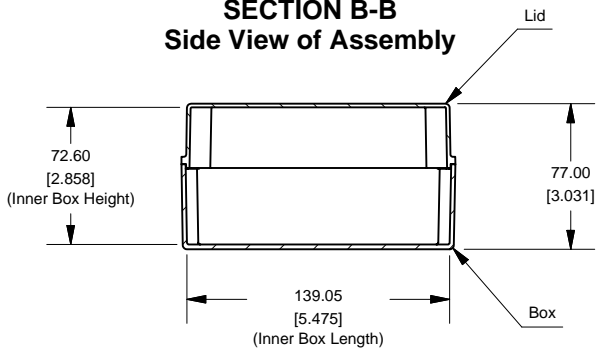

Top View of Assembly

**SECTION A-A
End View of Assembly**

**SECTION B-B
Side View of Assembly**

Lid

**Eddystone - Deep Lid
(10758PDLA)**

PART DESCRIPTION	
Part Number:	10758PDLA
Material:	Diecast Aluminum Alloy
Screw Type:	M3.5 x 6 taptite screws (Includes 4) (Screws accept POZIDRIV No.2 screwdriver)