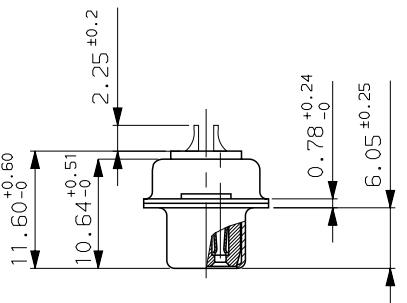

GENERAL CHARACTERISTICS : SEE DRAWING C01-8639-0000

DB13W3SA00  
PART NUMBER

d	28/10/03	update	
ISS	DATE	Latest modification by : BART.S	MOD N°
Designed by: JARRY		date 23/01/95	Type of drawing: CLIENT
TITLE : SOCKET CONNECTOR MARK 1 WITH 10 SOLDER CONTACTS			SHEET 01
SCALE: 2.0			
		FRAMATOME CONNECTORS FRANCE Rue Louis Breguet - BP 05 72024 LE MANS Cedex Tel. 33 (16) 43.84.08.43	This document is the property of FRAMATOME CONNECTORS FRANCE It must not be reproduced or communicated without permission in writing from the owners
FORMAT	SOURIAU DRG N°		PROJECT
A3	C01-8639-0568		M94D001