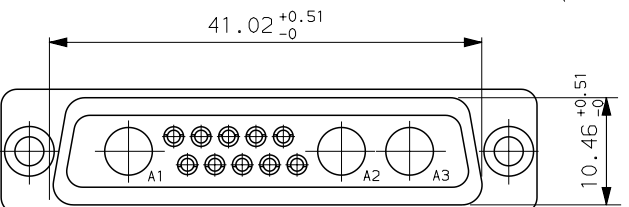

GENERAL CHARACTERISTICS : SEE DRAWING C01-8639-0000

DB13W3SA00  
PART NUMBER

d	28/10/03	update	
ISS	DATE	Latest modification by : BART.S	MOD N°
Designed by: JARRY		date 23/01/95	Type of drawing: CLIENT
TITLE : SOCKET CONNECTOR MARK 1 WITH 10 SOLDER CONTACTS			SHEET 01
SCALE: 2.0			
		FRAMATOME CONNECTORS FRANCE Rue Louis Breguet - BP 05 72024 LE MANS Cedex Tel. 33 (16) 43.84.08.43	This document is the property of FRAMATOME CONNECTORS FRANCE It must not be reproduced or communicated without permission in writing from the owners
FORMAT	SOURIAU DRG N°		PROJECT
A3	C01-8639-0568		M94D001