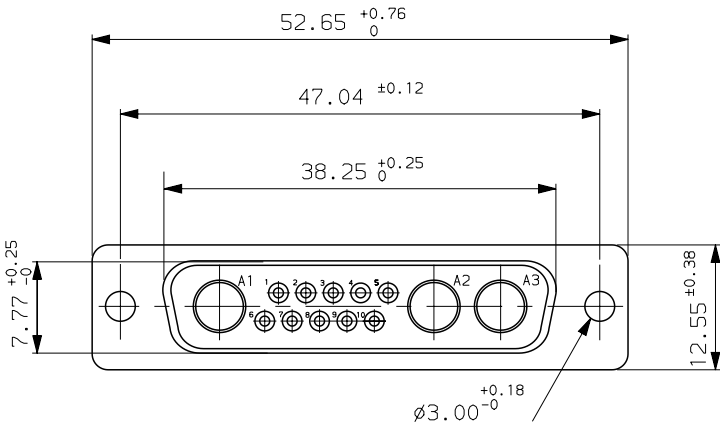

GENERAL CHARACTERISTICS : SEE DRAWING C01-8639-0000

DB13W3SA00  
PART NUMBER

d	28/10/03	update	
ISS	DATE	Latest modification by : BART.S	MOD N°
Designed by: JARRY		date 23/01/95	Type of drawing: CLIENT
TITLE : SOCKET CONNECTOR MARK 1 WITH 10 SOLDER CONTACTS			SHEET 01
SCALE: 2.0			
		FRAMATOME CONNECTORS FRANCE Rue Louis Breguet - BP 05 72024 LE MANS Cedex Tel. 33 (16) 43.84.08.43	This document is the property of FRAMATOME CONNECTORS FRANCE It must not be reproduced or communicated without permission in writing from the owners
FORMAT	SOURIAU DRG N°		PROJECT
A3	C01-8639-0568		M94D001