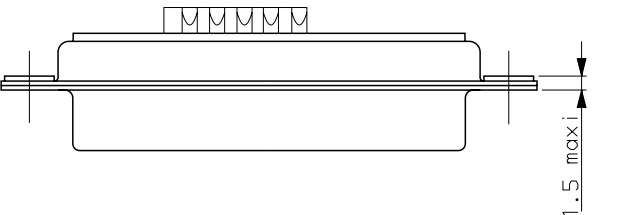

GENERAL CHARACTERISTICS : SEE DRAWING C01-8639-0000

DB13W3SA00  
PART NUMBER

d	28/10/03	update	
ISS	DATE	Latest modification by : BART.S	MOD N°
Designed by: JARRY		date 23/01/95	Type of drawing: CLIENT
TITLE : SOCKET CONNECTOR MARK 1 WITH 10 SOLDER CONTACTS			SHEET 01
SCALE: 2.0			
		FRAMATOME CONNECTORS FRANCE Rue Louis Breguet - BP 05 72024 LE MANS Cedex Tel. 33 (16) 43.84.08.43	This document is the property of FRAMATOME CONNECTORS FRANCE It must not be reproduced or communicated without permission in writing from the owners
FORMAT	SOURIAU DRG N°		PROJECT
A3	C01-8639-0568		M94D001