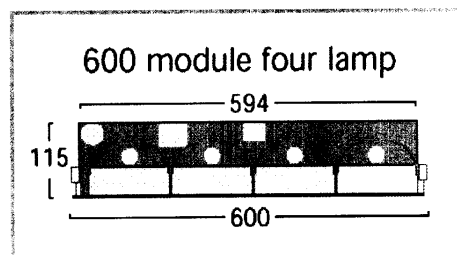

### Specification

- 4 x 18W T8 lamps
- Body - fully boxed and jointed
- Switch start control gear
- Lay in body design
- LG3 Cat 2 (.200) louvre
- Half depth profile end caps
- Louvre material finish - clearlux specular
- 3 Hour integral emergency versions available
- Low iridescence
- Supplied without lamps