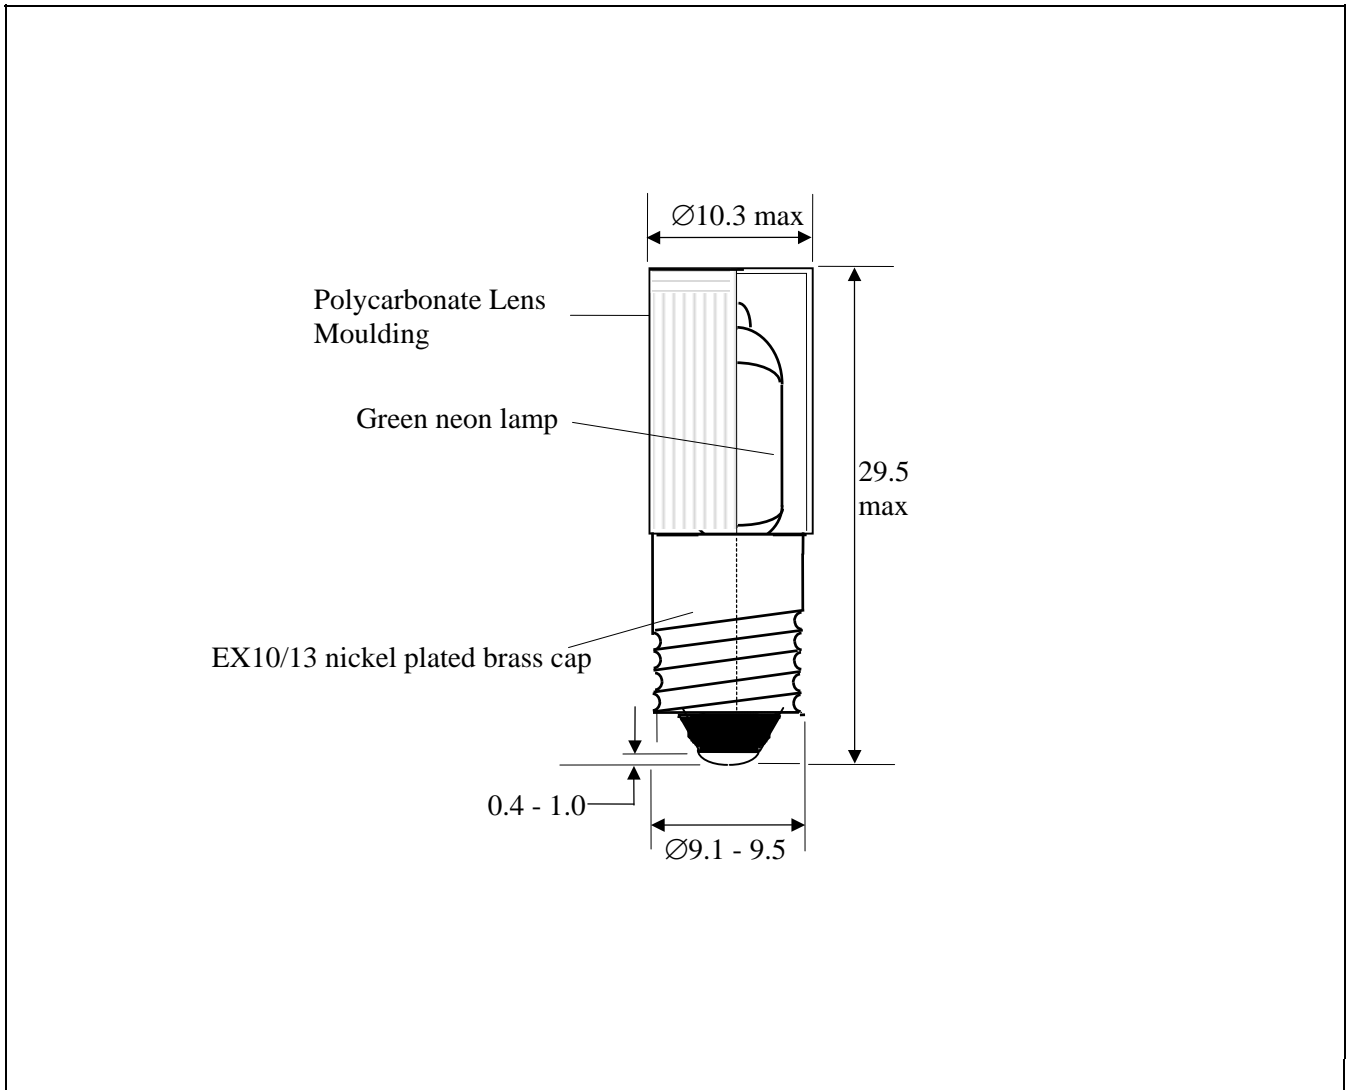

PRODUCT DATA SHEET

Type	Size	Rating	Description	Part No.
Neon	T10(T-3¼)	230VAC	E10/13 Capped Green Neon Lamp	8GR220

NOTES:

1. RoHS compliant

Issue No.	Date	C.N. No.	Drawn	Tech	QA	Sales
1	29/08/07	-	BCW			