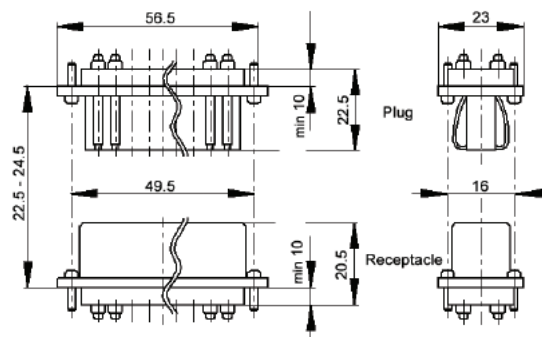

### STA 14 SCREW TERMINATED INSERTS

View from cable side

All dimensions are in mm.

Description	Plug	Receptacle
Screw Termination	10493100	10491100

### STA 14 SOLDER TERMINATED INSERTS

View from cable side

All dimensions are in mm.

Description	Plug	Receptacle
Solder Termination	10492200	10490200