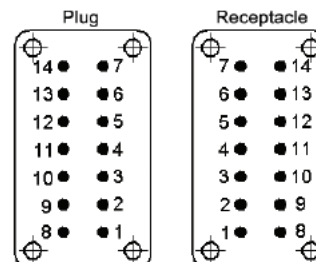

### STA 14 SCREW TERMINATED INSERTS

View from cable side

All dimensions are in mm.

Description	Plug	Receptacle
Screw Termination	10493100	10491100

### STA 14 SOLDER TERMINATED INSERTS

View from cable side

All dimensions are in mm.

Description	Plug	Receptacle
Solder Termination	10492200	10490200