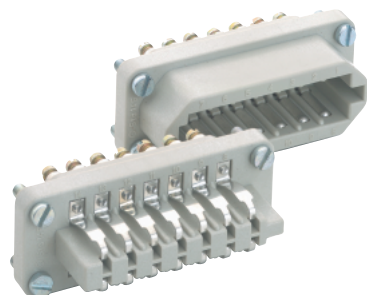

### STA 14 SCREW TERMINATED INSERTS

View from cable side

All dimensions are in mm.

Description	Plug	Receptacle
Screw Termination	10493100	10491100

### STA 14 SOLDER TERMINATED INSERTS

View from cable side

All dimensions are in mm.

Description	Plug	Receptacle
Solder Termination	10492200	10490200