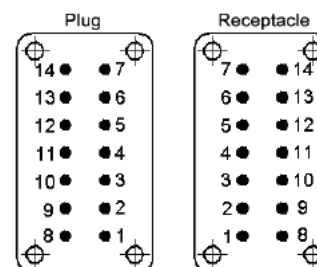

### STA 14 SCREW TERMINATED INSERTS

View from cable side

All dimensions are in mm.

Description	Plug	Receptacle
Screw Termination	10493100	10491100

### STA 14 SOLDER TERMINATED INSERTS

View from cable side

All dimensions are in mm.

Description	Plug	Receptacle
Solder Termination	10492200	10490200