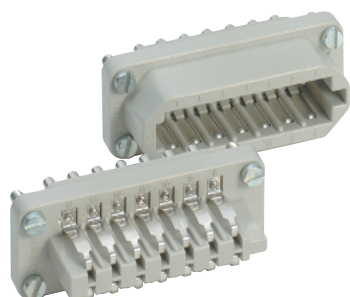

### STA 14 SCREW TERMINATED INSERTS

View from cable side

All dimensions are in mm.

Description	Plug	Receptacle
Screw Termination	10493100	10491100

### STA 14 SOLDER TERMINATED INSERTS

View from cable side

All dimensions are in mm.

Description	Plug	Receptacle
Solder Termination	10492200	10490200