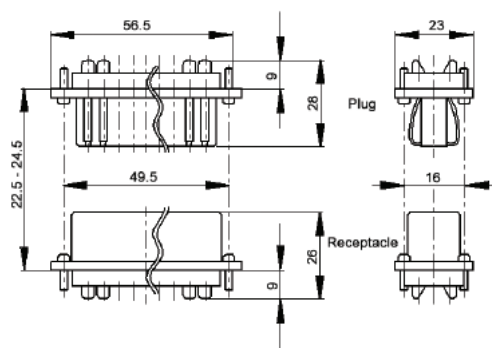

### STA 14 SCREW TERMINATED INSERTS

View from cable side

All dimensions are in mm.

Description	Plug	Receptacle
Screw Termination	10493100	10491100

### STA 14 SOLDER TERMINATED INSERTS

View from cable side

All dimensions are in mm.

Description	Plug	Receptacle
Solder Termination	10492200	10490200