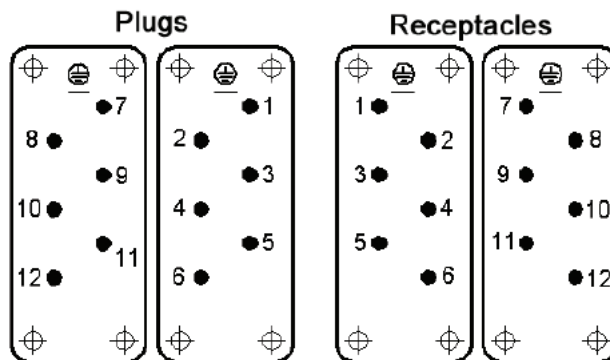

HBS 12 SCREW TERMINATED INSERTS

View from cable side

Description	Plug	Receptacle
#1-6	10170000	10171000
#7-12	10170600	10171600