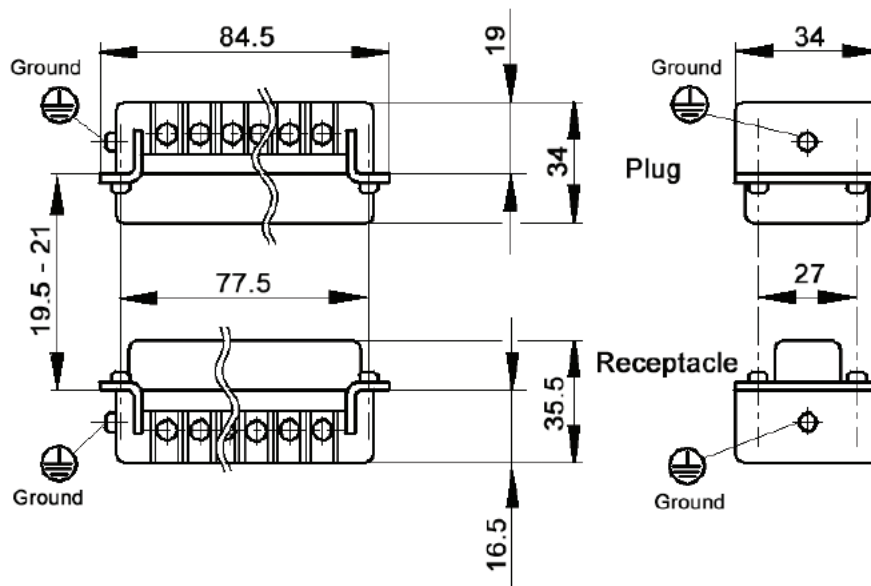

HBS 12 SCREW TERMINATED INSERTS

View from cable side

Description	Plug	Receptacle
#1-6	10170000	10171000
#7-12	10170600	10171600