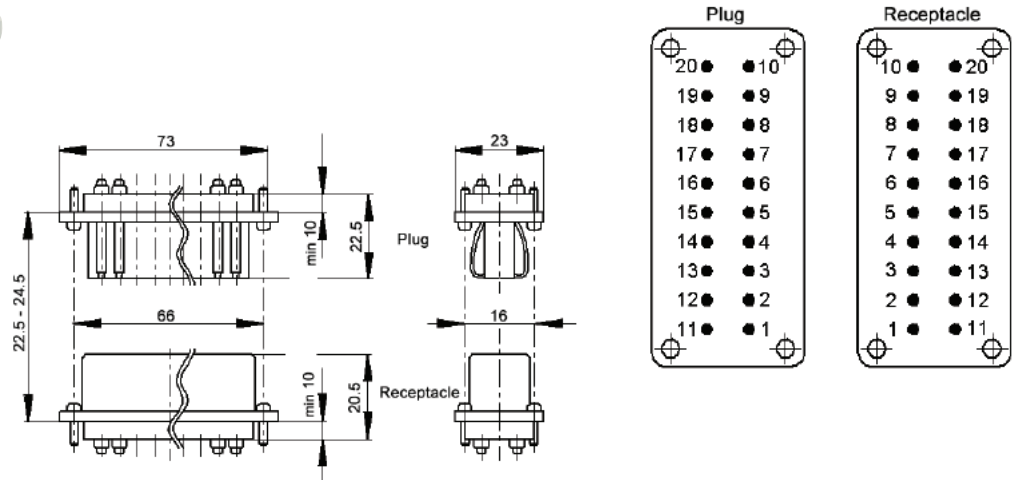

STA 20 SCREW TERMINATED INSERTS

View from cable side

All dimensions are in mm.

Description	Plug	Receptacle
Screw Termination	10503100	10501100

STA 20 SOLDER TERMINATED INSERTS

View from cable side

All dimensions are in mm.

Description	Plug	Receptacle
Solder Termination	10502200	10500200