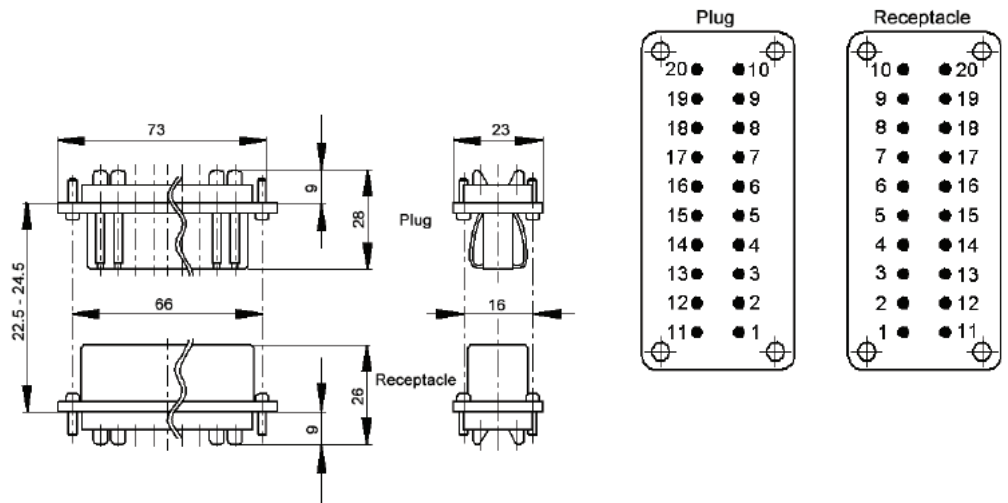

STA 20 SCREW TERMINATED INSERTS

View from cable side

All dimensions are in mm.

Description	Plug	Receptacle
Screw Termination	10503100	10501100

STA 20 SOLDER TERMINATED INSERTS

View from cable side

All dimensions are in mm.

Description	Plug	Receptacle
Solder Termination	10502200	10500200