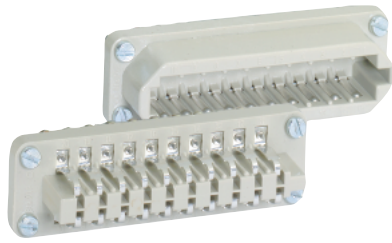

STA 20 SCREW TERMINATED INSERTS

View from cable side

All dimensions are in mm.

Description	Plug	Receptacle
Screw Termination	10503100	10501100

STA 20 SOLDER TERMINATED INSERTS

View from cable side

All dimensions are in mm.

Description	Plug	Receptacle
Solder Termination	10502200	10500200