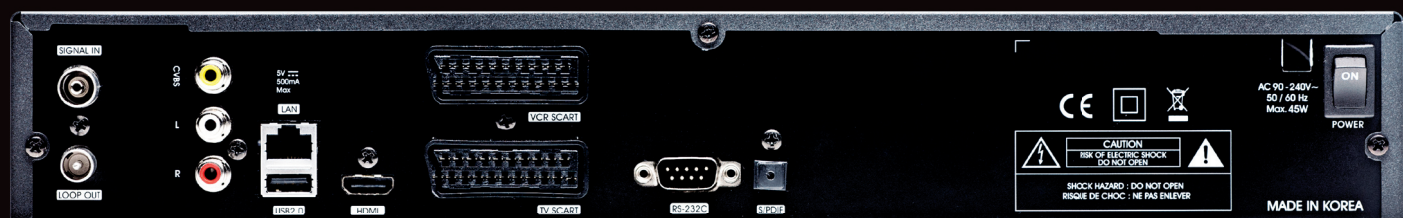

SYSTEM

Transport Stream	MPEG-2 ISO/IEC 13818 Part10 H.264 TS Specification
Video	MPEG-2 MP@ML(MP@HL, MP@L3, MP@L4, HP@L4), MPEG-4 H.264/AVC
Audio	MPEG-1/2 Audio Layer 1/2/3, Dolby Digital Plus, HE-AAC
Active pixel	1920x1080p50, 1920x1080i, 1280x720p, 720x576p, 720x576i
Aspect ratio	4:3 or 16:9
Audio Mode	Stereo, Dual channel, Joint stereo, Mono
Middleware	HD MHEG5
Video Bit Rate	1.5-15 Mbps
Audio Sampling Frequency	32 kHz, 44.1 kHz, 48 kHz
Waveform	OFDM

HD HDMI

POWER SUPPLY

Input Voltage	90~260VAC(SMPS)
Power consumption	Operation : 28W Max Under 1W Standby 2W with clock (Power save mode on)
Protection	Separate internal fuse Lightning protection

CONNECTORS

A/V output	RCA (VIDEO, Audio L/R)
HDMI	1.3C
SCART	TV (RGB or CVBS, Audio L/R) VCR (CVBS, Audio L/R)
SPDIF	Optical
Serial Port	RS232C D-sub male type
USB2.0	Front : Host x 1ea, Rear : Host x 1ea
LAN Port	Ethernet (RJ45)
RF in	IEC 169-2 Female type
Loop out	IEC 169-2 Male type

ENVIRONMENTAL

Operating temperature	0 ~ 45 C
Storage	-10 C ~ +50 C
Storage humidity range	5 ~ 90% Rh Non condensing
Operating humidity range	10 ~ 85% Rh Non condensing
Weight	3.5Kg (with HDD)
Dimension (W x H x D)	400mm x 60mm x 270mm

SUPPORT

Software upgrade OAD service, USB port, Serial download (RS232)

www.icecrypt.com

Legacy House, Church Road, Sittingbourne, Kent, ME10 3RS

Tel: 01795 429 666

Fax: 01795 427 666

Email: info@icecrypt.com

The FREEVIEW service is subject to coverage. An aerial upgrade may be required.
The FREEVIEW, FREEVIEW+, FREEVIEW HD and FREEVIEW+ HD words and logos are trade marks of DTV Services LTD. DTV Services Ltd 2002, 2008, 2010.
The channel logos are trademarks and copyright of their respective owners.