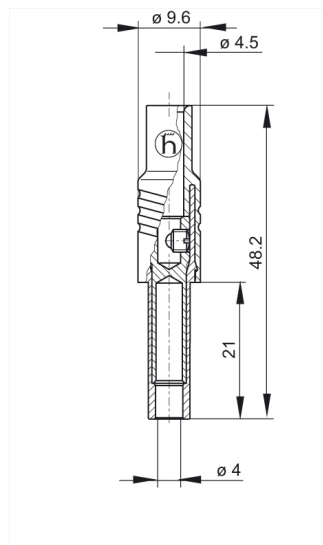

## KUN S schwarz/black

Industrial Connectors:Measuring and Testing Equipment:Sockets:4 mm safety system

### Product description

Description	Safety coupling with screw connection for leads from 0.5 mm <sup>2</sup> to 1.5 mm <sup>2</sup> , outer diameter of lead max. 4,2 mm. Connectable with contact-protected plug 4 mm, 1000 V-system, IEC 61010. Simple assembly by "Click System".
Type	KUN S schwarz/black
Order No.	934 096-100
System	4 mm safety system
Housing Color	black
Other standard types	red color, order no. 934 096-101; blue color, order no. 934 096-102; yellow color, order no. 934 096-103; green color, order no. 934 096-104

### Technical data

Type of contact	socket
Type of termination	screw
Standard	IEC 61010
Rated voltage	AC/DC 1000 V
Measurement Category	CAT III
Rated current	24 A