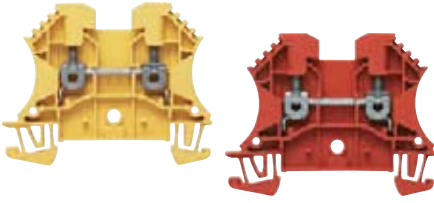

Accessories – Colours

The colours listed are available as standard. Other terminal types can be supplied in customised colours on request for quantities exceeding the minimum quantity.

Standard design

	Colour	Qty	Order No.
WDU 2.5			
WDU 2.5 OR	orange		1020060000
WDU 2.5 BR	brown		1037710000
WDU 2.5 GE	yellow		1020020000
WDU 2.5 GN	green		1020090000
WDU 2.5 GR	grey		1037720000
WDU 2.5 RT	red		1020040000
WDU 2.5 SW	black		1020010000
WDU 2.5 VI	violet		1037700000
WDU 2.5 WS	white		1036800000
WDK 2.5			
WDK 2.5 OR	orange		1021560000
WDK 2.5 WS	white		1790900000
WDK 2.5 V			
WDK 2.5 V OR	orange		1022360000
WDK 2.5 V GE	yellow		1022350000
WDU 4			
WDU 4 OR	orange		1036760000
WDU 4 BR	brown		1037810000
WDU 4 GE	yellow		1020120000
WDU 4 GN	green		1020160000
WDU 4 GR	grey		1037800000
WDU 4 RT	red		1020140000
WDU 4 SW	black		1020110000
WDU 4 VI	violet		1037820000
WDU 4 WS	white		1036700000
WDU 6			
WDU 6 OR	orange		1020260000
WDU 6 GE	yellow		1040220000
WDU 6 GR	grey		1039600000
WDU 6 RT	red		1020240000
WDU 6 SW	black		1020210000
WDU 10			
WDU 10 OR	orange		1020360000
WDU 10 GR	grey		1020320000
WDU 10 RT	red		1020340000
WSI 6			
WSI 6 OR	orange		1011060000
WSI 6 SW	black		1011010000
WSI 6 BL	blue		1011080000
WTD 6/1			
WTD 6/1 GE	yellow		1631760000
WTD 6/1 GR	grey		1017120000
WTD 6/1 RT	red		1631750000
WTD 6/1 SW	black		1631770000
WTL 6/3			
WTL 6/3 BR	brown		1018640000
WTL 6/3 GR	green		1018850000

Compact design

	Colour	Qty	Order No.
WDU 2.5N			
WDU 2.5N OR	orange		1023760000
WDU 2.5N GE	yellow		1023790000
WDK 4N			
WDK 4N OR	orange		1041960000