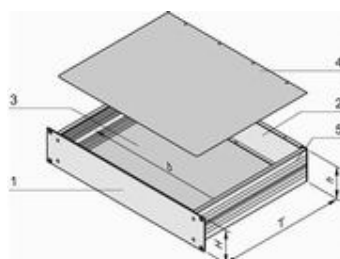

19" complete chassis from aluminium, plain top cover and base plate

h = clear height (overall) (H - 8.1 mm)
b = clear installation width = 403 mm

Part no.: 20860-602

Features:

- Complete chassis from aluminium
- Detachable rear panel for easy machining
- EMC shielding of approx. 30 dB(A) at 1 GHz (without additional shielding material)
- In accordance with standard IEC 60297-3-100, -101, -105
- 19" and ATX power supplies can be assembled in the 1 U case height up to a clearance of 35 mm

Add to basket

NEW PRODUCT

RoHS COMPLIANT

Technical information:

| Description | Height | Height H | Depth T |
|--------------------------------|--------|----------|---------|
| Solid top cover and base plate | 1 U | 43.7 mm | 280 mm |

Delivery comprises: Kit

| Item | Qty | Description |
|------|-----|-------------------------------------------------------------------------|
| 1 | 1 | Front panel, Al extrusion, 3 mm; front anodised, rear etched |
| 2 | 1 | Rear panel, Al, 2 mm, etched |
| 3 | 1 | Base plate, plain, Al, 1 mm |
| 4 | 1 | Cover plate, plain, Al, 1 mm |
| 5 | 2 | Side panel, Al extrusion, raw; with grooves for threaded insert (2 × 7) |
| 6 | 1 | Assembly kit |