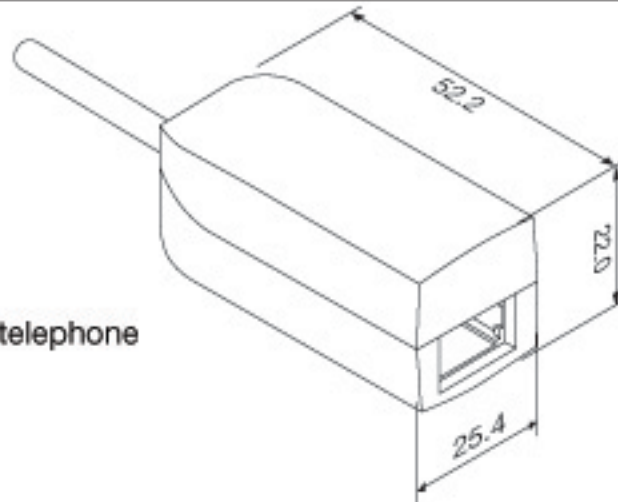

Voice Converter

DIMENSIONS

WIDTH	22mm
HEIGHT	22mm
LENGTH	53mm
FINISH	White Matt
SOCKET	Standard UK telephone
PLUG	RJ45

WIRING SPECIFICATION

Full Master

PABX

Secondary

 = Capacitor (1 μ 8M250)
  = Resistor (0.25W, 470K Ω)
  = Surge arrester

VOICE CONVERTOR

	Surge Arrester	Capacitor	Resistor
Full Master	✓	✓	✓
PABX Master	X	✓	✓
Secondary Master	X	X	X

ORDERING INFORMATION

Product Description	Part Number
Connectix Full Master VC 150mm	4283
Connectix PABX VC 150mm	4282
Connectix Secondary VC 150mm	4284