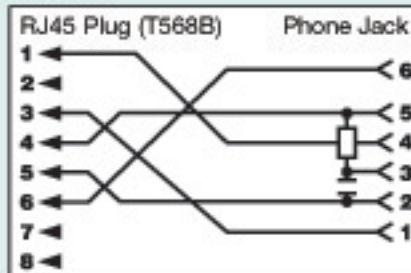

Voice Converter

DIMENSIONS

WIDTH	22mm
HEIGHT	22mm
LENGTH	53mm
FINISH	White Matt
SOCKET	Standard UK telephone
PLUG	RJ45

WIRING SPECIFICATION

Full Master

PABX

Secondary

 = Capacitor (1 μ 8M250)
  = Resistor (0.25W, 470K Ω)
  = Surge arrester

VOICE CONVERTOR

	Surge Arrester	Capacitor	Resistor
Full Master	✓	✓	✓
PABX Master	X	✓	✓
Secondary Master	X	X	X

ORDERING INFORMATION

Product Description	Part Number
Connectix Full Master VC 150mm	4283
Connectix PABX VC 150mm	4282
Connectix Secondary VC 150mm	4284