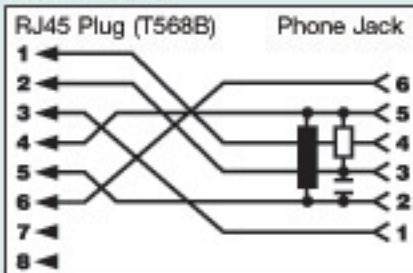

Voice Converter

DIMENSIONS

WIDTH	22mm
HEIGHT	22mm
LENGTH	53mm
FINISH	White Matt
SOCKET	Standard UK telephone
PLUG	RJ45

WIRING SPECIFICATION

Full Master

PABX

Secondary

 = Capacitor (1 μ 8M250)
  = Resistor (0.25W, 470K Ω)
  = Surge arrester

VOICE CONVERTOR

	Surge Arrester	Capacitor	Resistor
Full Master	✓	✓	✓
PABX Master	X	✓	✓
Secondary Master	X	X	X

ORDERING INFORMATION

Product Description	Part Number
Connectix Full Master VC 150mm	4283
Connectix PABX VC 150mm	4282
Connectix Secondary VC 150mm	4284