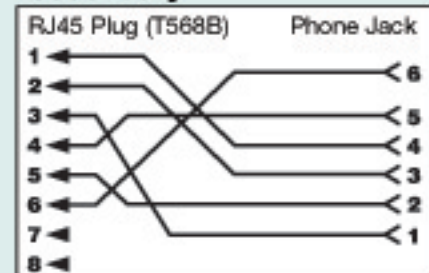

Voice Converter

DIMENSIONS

WIDTH	22mm
HEIGHT	22mm
LENGTH	53mm
FINISH	White Matt
SOCKET	Standard UK telephone
PLUG	RJ45

WIRING SPECIFICATION

Full Master

PABX

Secondary

 = Capacitor (1 μ 8M250)
  = Resistor (0.25W, 470K Ω)
  = Surge arrester

VOICE CONVERTOR

	Surge Arrester	Capacitor	Resistor
Full Master	✓	✓	✓
PABX Master	X	✓	✓
Secondary Master	X	X	X

ORDERING INFORMATION

Product Description	Part Number
Connectix Full Master VC 150mm	4283
Connectix PABX VC 150mm	4282
Connectix Secondary VC 150mm	4284