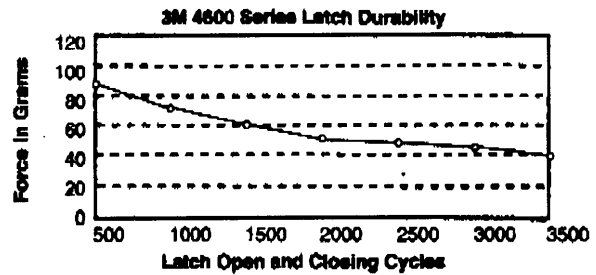

4800 Grounding Cord Properties

Grounding Cord	Typical Value
Tensile Strength	> 15 lbs.
Average Termination flex life per ESD S1.1 and MIL-PRF-87893	> 200,000 flexes
Resistance End-to-end	1M Ω $\pm$ 20%
Resistor Type	1M Ω -metal film $\pm$ 20%

4600 Wrist Band Properties

Wrist Strap	Typical Value
Wrist Band Size	Adjustable, small/large, trim to size 1.7 to 2.7 in dia.
Resistance - Inside/Outside	> 100M Ω
Cleanable	Water/mild detergent or 10% isopropyl solution

3M™ 2210, 2220 and 2240 Wrist Strap Ground Cords are highly durable with segmented strain relief, and a single bundle of tinsel conductors laced for great strength and reinforced with strong synthetic fibers. These features provide long cord life and easy movement. Each cord has a 1 megohm resistor molded into the snap end.

Product No.	Description
2210	Ground Cord, coiled 5 ft. (1,5 m) practical extended length.
2220	Ground Cord, coiled 10 ft. (3,0 m) practical extended length.
2240	Ground Cord, lightweight, heavy-duty, coiled, 5 ft. (1,5 m) practical extended length.
2248	Ground Cord, lightweight, heavy-duty, coiled, 10 ft. (3,0 m) practical extended length.
2243	Extension Ground Cord, lightweight, heavy-duty, coiled, 5 ft. (1,5 m) practical extended length. Can be used to extend any banana-plug type 3M ground cord.
2250	Ground Cord, Coiled, 5 ft. (1,5 m).
2270	Highland™ Ground Cord, 5 ft. (1,5 m).
4610	Ground Cord, Coiled, 5 ft. (1,5 m), 4 mm snap end.
4611	Ground Cord, Coiled, 10 ft. (3,0 m), 4 mm snap end.
4612	Ground Cord, Coiled, 5 ft. (1,5 m), 7 mm snap end.
4613	Ground Cord, Coiled, 10 ft. (3,0 m), 7 mm snap end.
4614	Ground Cord, Coiled, 5 ft. (1,5 m), 10 mm snap end.
4615	Ground Cord, Coiled, 10 ft. (3,0 m), 10 mm snap end.