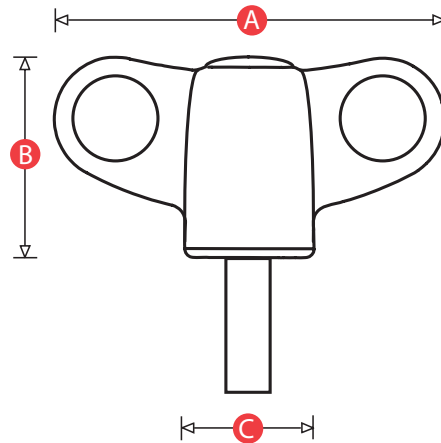

Model 08 - Butterfly-Wing Knobs - Male thread

Model NO.	A	B	C	THREAD SIZE	THREAD LENGTH	WEIGHT (g)
KN8M32	32	19	11	M5	20	5.2
KN8M45	45	24	15	M6	20	12.3
KN8M45	45	24	15	M8	30	18.2
KN8M60	60	31	18	M8	30	25.8

Material: High impact resistant thermoplastic - matt finish
 Thread Material: Plated Steel
 Standard Colour: Black