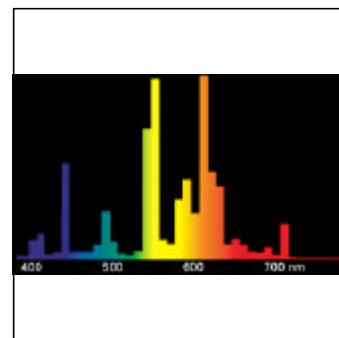

Compact fluorescent lamps with integrated control gear
OSRAM DULUX® EL Longlife E27
DULUX EL LL 7 W/41-827 E 27

Reference :	DULUX EL LL 7 W/41-827 E 27	Rated wattage [W] :	7
Supply voltage [V/Hz] :	220-240/50-60	Current Effective value [mA] :	70
Light colour :	LUMILUX INTERNA®	Colour rendering group [-] :	1 B
Luminous flux [lm] :	400	Diameter d [mm] :	45
Length l [mm] :	129±3	Weight [g] :	70
Base :	E27	Standard pack [pcs] :	10
EAN 40 50300 :	288819	ILCOS :	FBT-7/27/1B-220/240-E27

OSRAM DULUX® EL LONGLIFE lamps are super-compact premium-quality fluorescent lamps with electronic control gear and E27 bases.

- 12 year life (at around 3h/day)
- High luminous efficacy - up to 80% energy savings
- E27 base for direct replacement of GLS lamps
- Excellent colour rendering, excellent light distribution
- Universal burning position
- Low weight
- Flicker-free starting and flicker-free operation
- Reliable starting down to -30°C (5W down to -20°C)
- More light without temperature problems in GLS lamp luminaires
- 5W to 11W suitable for emergency lighting on 230V dc
- OSRAM DULUX® EL 15W and 20W are available in 120V versions (some of the technical data is different)