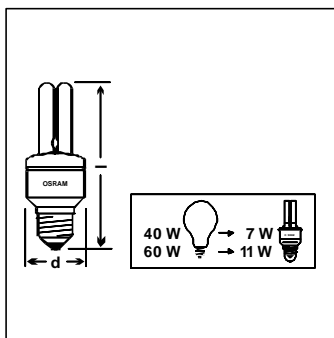

Compact fluorescent lamps with integrated control gear
OSRAM DULUX® EL Longlife E27
DULUX EL LL 7 W/41-827 E 27

Reference :	DULUX EL LL 7 W/41-827 E 27	Rated wattage [W] :	7
Supply voltage [V/Hz] :	220-240/50-60	Current Effective value [mA] :	70
Light colour :	LUMILUX INTERNA®	Colour rendering group [-] :	1 B
Luminous flux [lm] :	400	Diameter d [mm] :	45
Length l [mm] :	129±3	Weight [g] :	70
Base :	E27	Standard pack [pcs] :	10
EAN 40 50300 :	288819	ILCOS :	FBT-7/27/1B-220/240-E27

OSRAM DULUX® EL LONGLIFE lamps are super-compact premium-quality fluorescent lamps with electronic control gear and E27 bases.

- 12 year life (at around 3h/day)
- High luminous efficacy - up to 80% energy savings
- E27 base for direct replacement of GLS lamps
- Excellent colour rendering, excellent light distribution
- Universal burning position
- Low weight
- Flicker-free starting and flicker-free operation
- Reliable starting down to -30°C (5W down to -20°C)
- More light without temperature problems in GLS lamp luminaires
- 5W to 11W suitable for emergency lighting on 230V dc
- OSRAM DULUX® EL 15W and 20W are available in 120V versions (some of the technical data is different)