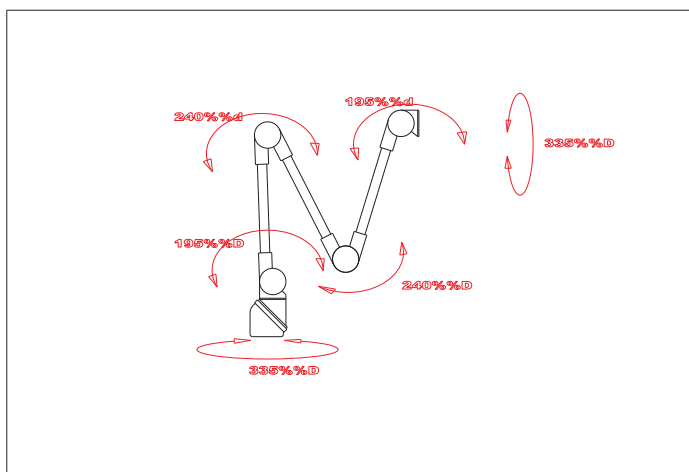

Vibration resistant mountings, arms and lamp holders for demanding operating conditions

Versatile and flexible positioning, relative to subject, based on a variety of arm length combinations

Shade design maximises the light output from the lamp

Cable totally enclosed within the unit

All metal parts are coated in tough chip resistant epoxy polyester powder paint

Switch located on head for ease of operation

General T5E Arm Articulation Diagram

MT Transformer