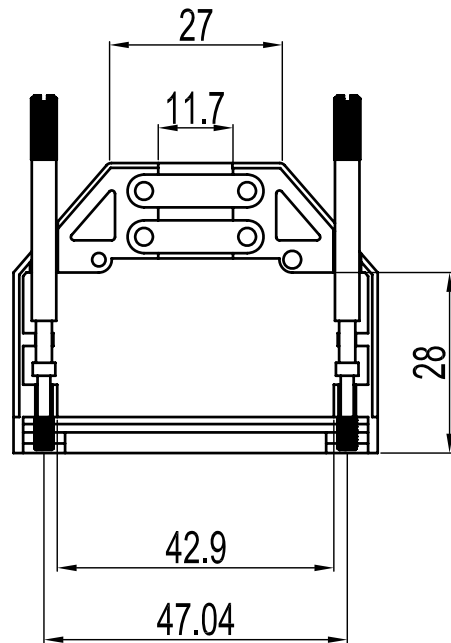

No.	Changes and/or Note	Date	Intr	No	Changes and/or Note	Date	Intr

Part Number:	Description:	Pack:	1	6	M2.5X14	Screw
6560-0305-03	MHDTZI25-K	SINGLE	2	2	MHDTZI25-Hood	Cover
6561-0305-03	MHDTZI25	BULK	3	2	MHDTZI25-Clamp	Cable Clamp
			4	2	UNC 4-40X55	Jack screw
DATE:	DRAWN:	SCALE:	Item	QTY	Part Number	Description
2008-09-16	MRR					
	APPROVED:				REPLACES:	

MHDTZI-SERIES

DRAWING No: 6688-9603