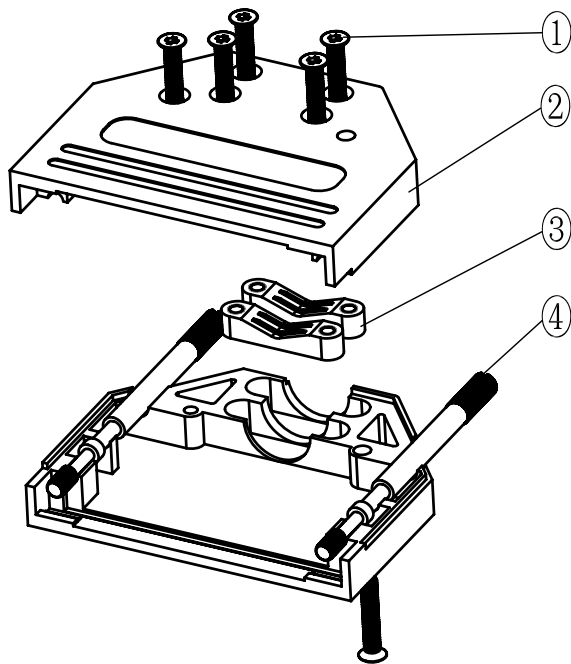

No.	Changes and/or Note	Date	Intr	No	Changes and/or Note	Date	Intr

Part Number:	Description:	Pack:	1	6	M2.5X14	Screw
6560-0305-03	MHDTZI25-K	SINGLE	2	2	MHDTZI25-Hood	Cover
6561-0305-03	MHDTZI25	BULK	3	2	MHDTZI25-Clamp	Cable Clamp
			4	2	UNC 4-40X55	Jack screw
DATE:	DRAWN:	SCALE:	Item	QTY	Part Number	Description
2008-09-16	MRR					
	APPROVED:				REPLACES:	

MHDTZI-SERIES

DRAWING No: 6688-9603