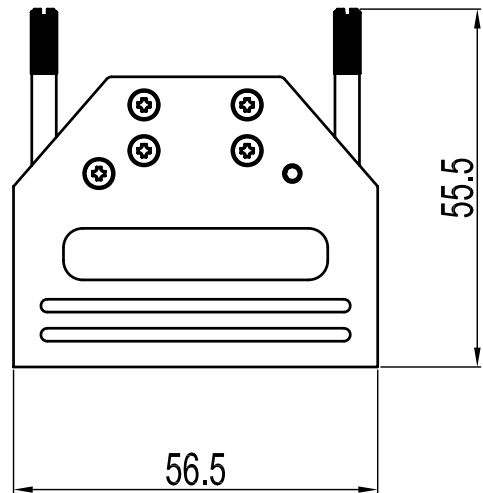

No.	Changes and/or Note	Date	Intr	No	Changes and/or Note	Date	Intr

Part Number:	Description:	Pack:	1	6	M2.5X14	Screw
6560-0305-03	MHDTZI25-K	SINGLE	2	2	MHDTZI25-Hood	Cover
6561-0305-03	MHDTZI25	BULK	3	2	MHDTZI25-Clamp	Cable Clamp
			4	2	UNC 4-40X55	Jack screw
DATE:	DRAWN:	SCALE:	Item	QTY	Part Number	Description
2008-09-16	MRR					
	APPROVED:				REPLACES:	

MHDTZI-SERIES

DRAWING No: 6688-9603