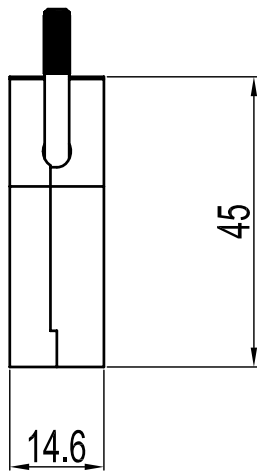

No.	Changes and/or Note	Date	Intr	No	Changes and/or Note	Date	Intr

Part Number:	Description:	Pack:	1	6	M2.5X14	Screw
6560-0305-03	MHDTZI25-K	SINGLE	2	2	MHDTZI25-Hood	Cover
6561-0305-03	MHDTZI25	BULK	3	2	MHDTZI25-Clamp	Cable Clamp
			4	2	UNC 4-40X55	Jack screw
DATE:	DRAWN:	SCALE:	Item	QTY	Part Number	Description
2008-09-16	MRR					
	APPROVED:				REPLACES:	

MHDTZI-SERIES

DRAWING No: 6688-9603