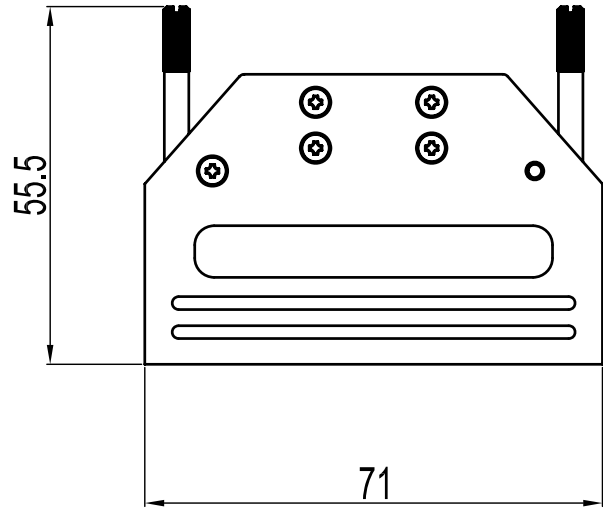

No.	Changes and/or Note	Date	Intr	No	Changes and/or Note	Date	Intr

Part Number:	Description:	Pack:	1	6	M2.5X16	Screw
6560-0305-05	MHDTZI50-K	SINGLE	2	2	MHDTZI50-Hood	Cover
6561-0305-05	MHDTZI50	BULK	3	2	MHDTZI50-Clamp	Cable Clamp
			4	2	UNC 4-40X55	Jack screw
			Item	QTY	Part Number	Description
DATE: 2008-09-16	DRAWN: MRR	SCALE:	MATERIAL TYPE:			
	APPROVED:		REPLACES:			
	MHDTZI-SERIES				DRAWING No: 6688-9605	