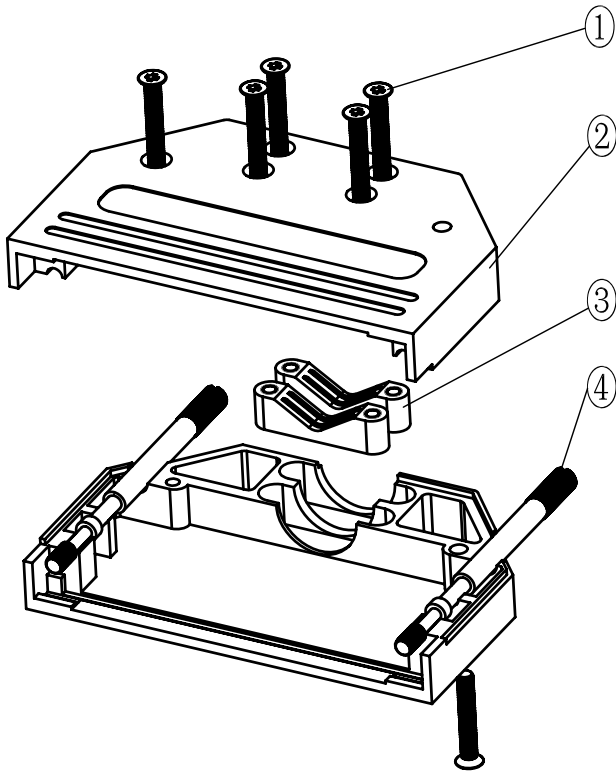

No.	Changes and/or Note	Date	Intr	No	Changes and/or Note	Date	Intr

Part Number:	Description:	Pack:	1	6	M2.5X16	Screw
6560-0305-05	MHDTZI50-K	SINGLE	2	2	MHDTZI50-Hood	Cover
6561-0305-05	MHDTZI50	BULK	3	2	MHDTZI50-Clamp	Cable Clamp
			4	2	UNC 4-40X55	Jack screw
			Item	QTY	Part Number	Description
DATE: 2008-09-16	DRAWN: MRR	SCALE:	MATERIAL TYPE:			
	APPROVED:		REPLACES:			
	MHDTZI-SERIES				DRAWING No: 6688-9605	