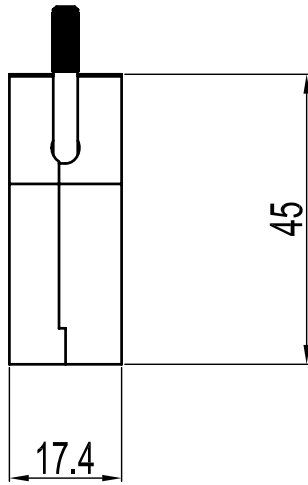

No.	Changes and/or Note	Date	Intr	No	Changes and/or Note	Date	Intr

Part Number:	Description:	Pack:	1	6	M2.5X16	Screw
6560-0305-05	MHDTZI50-K	SINGLE	2	2	MHDTZI50-Hood	Cover
6561-0305-05	MHDTZI50	BULK	3	2	MHDTZI50-Clamp	Cable Clamp
			4	2	UNC 4-40X55	Jack screw
			Item	QTY	Part Number	Description
DATE: 2008-09-16	DRAWN: MRR	SCALE:	MATERIAL TYPE:			
	APPROVED:		REPLACES:			
	MHDTZI-SERIES				DRAWING No: 6688-9605	