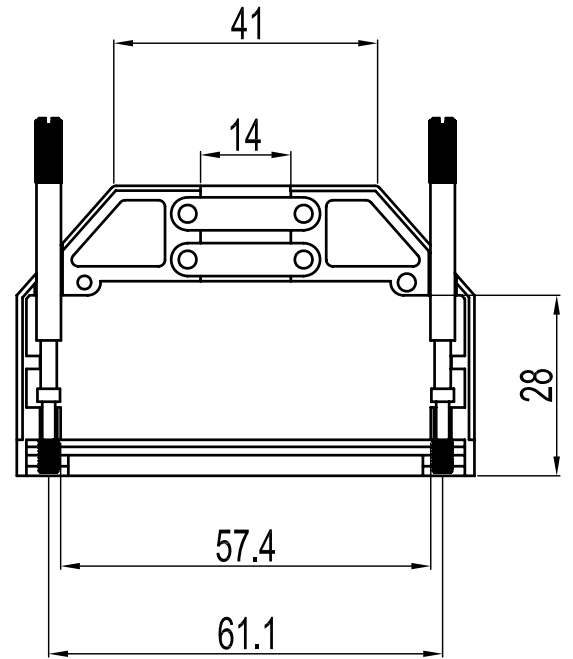

No.	Changes and/or Note	Date	Intr	No	Changes and/or Note	Date	Intr

Part Number:	Description:	Pack:	1	6	M2.5X16	Screw
6560-0305-05	MHDTZI50-K	SINGLE	2	2	MHDTZI50-Hood	Cover
6561-0305-05	MHDTZI50	BULK	3	2	MHDTZI50-Clamp	Cable Clamp
			4	2	UNC 4-40X55	Jack screw
			Item	QTY	Part Number	Description
DATE: 2008-09-16	DRAWN: MRR	SCALE:	MATERIAL TYPE:			
	APPROVED:		REPLACES:			
	MHDTZI-SERIES				DRAWING No: 6688-9605	