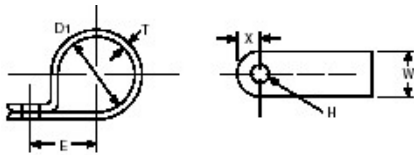

Catamount®

T&B Catalog Number:

N6NY-006C-9-M

UPC Number:

72849410683

Description:

Cable Clamp Plain Edge Natural Nylon 6/6
#10 Screw Mounting with Closed Diameter
0.375

Status:

Active

General

-Material	Nylon 6/6
-Color	Natural
-Mounting Method	#10 Screw

Dimension Information

-Width (inches)	0.500
-Hole Diameter (inches)	0.203
-Closed Diameter (inches)	0.375
-Thickness (inches)	0.060
-E (inches)	0.500
-X (inches)	0.218