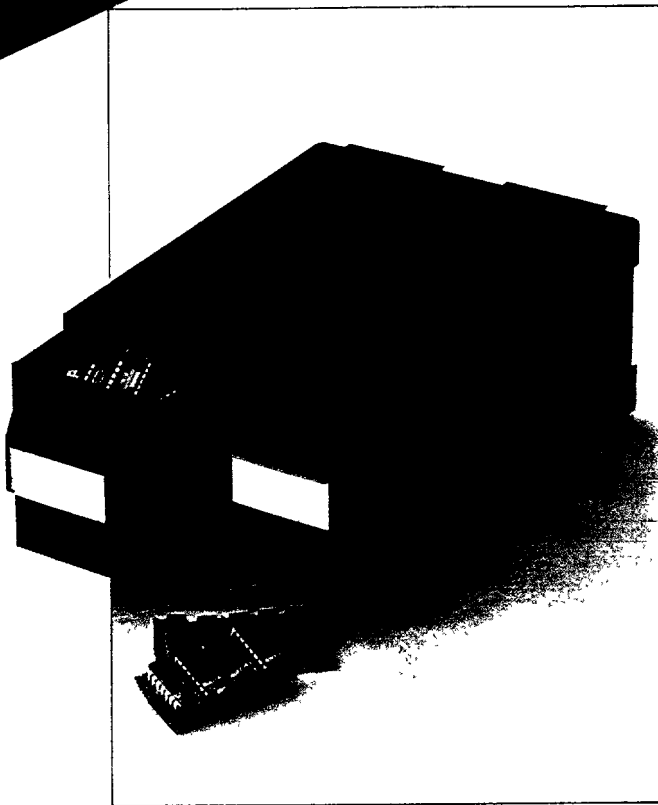

459-112

Type A

Type B

Dimensions and weight of carton:

270 x 190 x 390 mm - 0,0200 m³ - 4,5 kg.

Consists of a cassette with two side by side placed drawers.			Dimensions in mm			Division possibilities:	Dimensions of partition - A 58	
			Width	Height	Depth		Width	Length
	Type A		130,5	73	164,5	 A 58	56	58
			62,3	66	160			
Consists of a cassette with two drawers above each other.			Dimensions in mm			Division possibilities:	Dimensions of partitions B 154 - B 58	
			Width	Height	Depth		Width	Length
	Type B		130,5	73	164,5	 B 154 B 58	25	154
			124,5	33,5	160		25	58

Number per carton : 10 pcs.

SAFE-STATIC