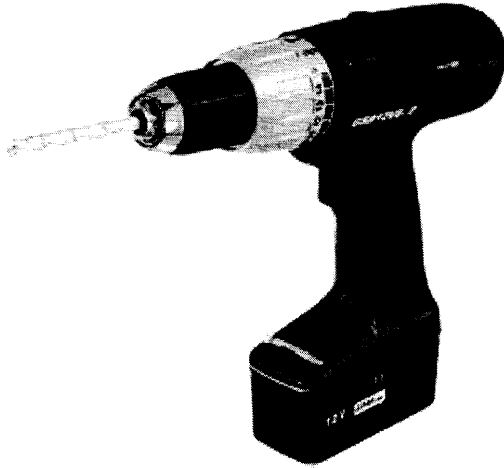

330-9587

Bosch Cordless Combi Drill/Driver

Code GSB 12 VE-2

Description Cordless Combi Drill/Driver

Voltage 12V

- Features**
- Bosch heavy duty planetary gearbox for superior running times and the top power transmission
 - High torque for large drill and screwdriving diameters.
 - Sensitive, long life electronic switch with forward/reverse rotation and switch lock.
 - Runout break for fast screwdriving.
 - New NiMH battery technology.
 - Complete with 2 x batteries, 1 hr. charger and Carrying Case.