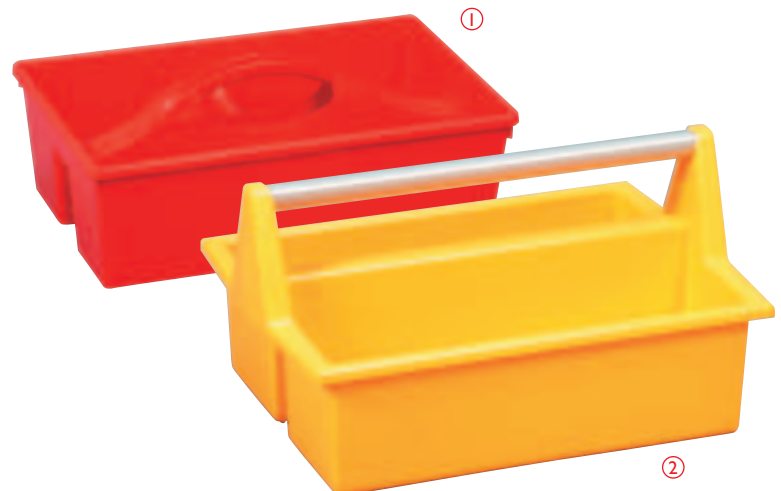

McPlus Metall

Tool cases made of sheet steel

- + The classic tool cases for craft, household and hobby purposes
- + In blue colour, with hammer tone finish

McPlus Metall		Tool Cases		
Item		1	2	3
		5-part	5-part	7-part
External dimensions	mm	430 x 200 x 200	530 x 200 x 200	530 x 200 x 250
Packing unit box	pieces	1	1	1
Item no.		490611	490612	490613
Barcode		4005187906110	4005187906127	4005187906134

McPlus Carry

Portable multi-purpose boxes and carpenters boxes

- + For workshop, household or leisure activities
- + High-impact resistant polypropylene
- + Featuring one long compartment, e.g. for tools, and two smaller sections for small parts
- + McPlus Carry 40 with ergonomically curved handle made of aluminium*

* also available with plastic handle. Please ask!

McPlus Carry		Portable Boxes	
Item		1	2
		McPlus Carry 38	McPlus Carry 40
External dimensions	mm	380 x 250 x 118	396 x 294 x 215
Usable dimensions	mm	(1x) 340 x 80 x 114 (2x) 157 x 80 x 114	(2x) 325 x 98 x 112
Packing unit box	Stck.	30	12
Item No.		457278	457279
Barcode		4005187572780	4005187572797