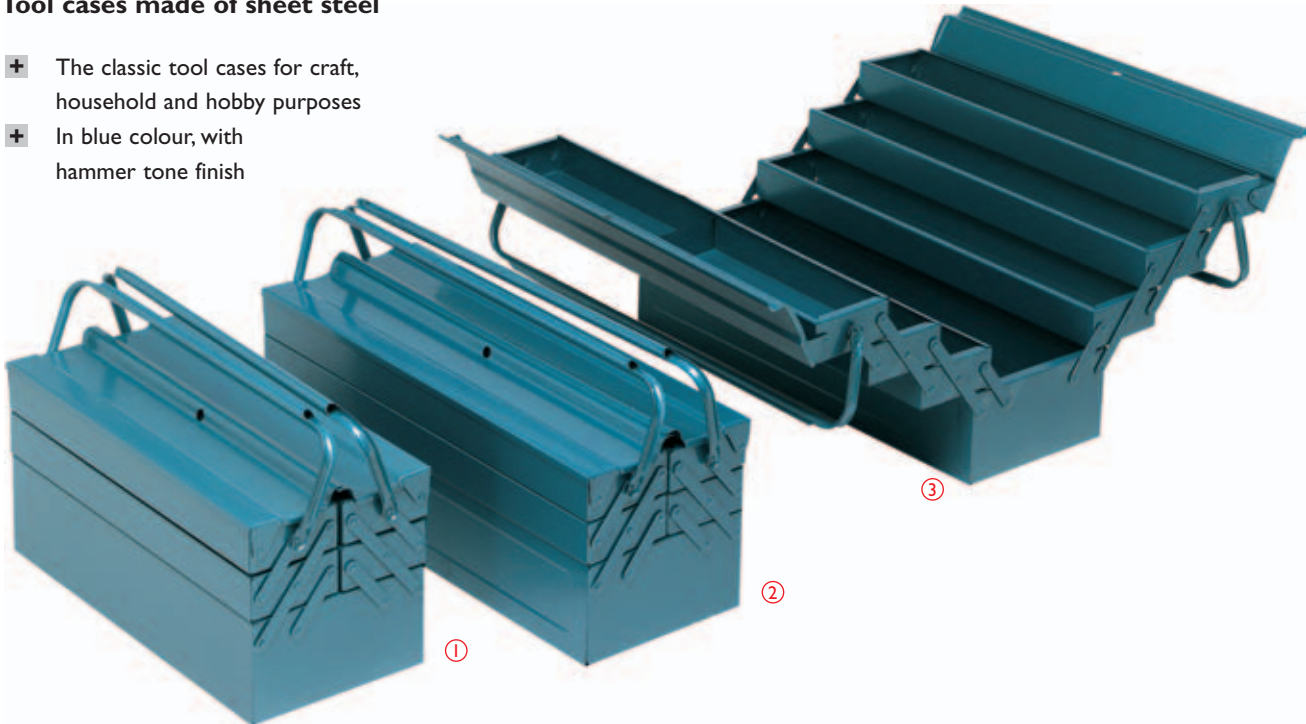

McPlus Metall

Tool cases made of sheet steel

- + The classic tool cases for craft, household and hobby purposes
- + In blue colour, with hammer tone finish

McPlus Metall		Tool Cases		
Item		1	2	3
		5-part	5-part	7-part
External dimensions	mm	430 x 200 x 200	530 x 200 x 200	530 x 200 x 250
Packing unit box	pieces	1	1	1
Item no.		490611	490612	490613
Barcode		4005187906110	4005187906127	4005187906134

McPlus Carry

Portable multi-purpose boxes and carpenters boxes

- + For workshop, household or leisure activities
- + High-impact resistant polypropylene
- + Featuring one long compartment, e.g. for tools, and two smaller sections for small parts
- + McPlus Carry 40 with ergonomically curved handle made of aluminium*

* also available with plastic handle. Please ask!

McPlus Carry		Portable Boxes	
Item		1	2
		McPlus Carry 38	McPlus Carry 40
External dimensions	mm	380 x 250 x 118	396 x 294 x 215
Usable dimensions	mm	(1x) 340 x 80 x 114 (2x) 157 x 80 x 114	(2x) 325 x 98 x 112
Packing unit box	Stck.	30	12
Item No.		457278	457279
Barcode		4005187572780	4005187572797